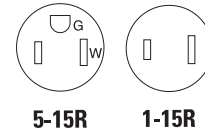

Dimensional information: B-68 **Specification information:** Please visit www.eaton.com/wiringdevices
Compliances, specifications and availability are subject to change without notice.

Indicates NAFTA compliant - Page G-21

RoHS compliant - Page G-21

Standard grade receptacles

Product description

2-pole, 3-wire grounding
 2-pole, 2-wire non-grounding
 15A, 125V/AC

298

Duplex receptacles

Rating		Description	Color suffix	Catalog no.	 
A	V/AC				
15	125	NEMA 1-15R duplex receptacle, non-grounding, side wire	B, V, W	□ 736__	• •