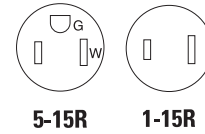

Standard grade receptacles

Product description

2-pole, 3-wire grounding
 2-pole, 2-wire non-grounding
 15A, 125V/AC

298

Duplex receptacles

Rating		Description	Color suffix	Catalog no.		
A	V/AC					
15	125	NEMA 1-15R duplex receptacle, non-grounding, side wire	B, V, W	□ 736__	•	•

Dimensional information: B-68 **Specification information:** Please visit www.eaton.com/wiringdevices
Compliances, specifications and availability are subject to change without notice.

Indicates NAFTA compliant - Page G-21

RoHS compliant - Page G-21

Standard grade receptacles

Product description

2-pole, 3-wire grounding
 2-pole, 2-wire non-grounding
 15A, 125V/AC

298

Duplex receptacles

Rating		Description	Color suffix	Catalog no.	 
A	V/AC				
15	125	NEMA 1-15R duplex receptacle, non-grounding, side wire	B, V, W	□ 736__	• •