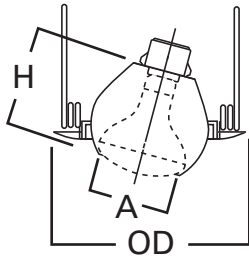

E26 6" Trim Series

DESCRIPTION

Eyeball 30° tilt, self-flanged in the 6" trim family for use in recessed downlighting. Compatible for use in Halo and other housings.

Catalog #		Type
Project		
Comments		Date
Prepared by		

SPECIFICATION FEATURES

- 30° tilt, 360° rotation
- Torsion spring retention
- Wide choice of finishes for any decor
- Socket supporting eyeball
- 78PAT makes installation Air-Tite regardless of housing used

ORDERING INFORMATION

SAMPLE NUMBER: 78P

Trim	Finish
78P= 6" White Eyeball, White Trim	WH=White Trim
78PAT= 6" White Eyeball, White Trim	WH=White Trim
78SN= 6" Satin Nickel Eyeball, Satin Nickel Trim	SN=Satin Nickel
78TBZ= 6" Tuscan Bronze Eyeball, Tuscan Bronze Trim	TBZ=Tuscan Bronze