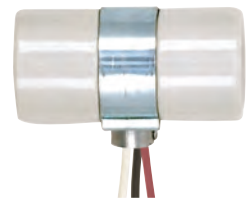

### Twin Porcelain Socket w/Flange Bushing Cap

Cat No.	Leads	Cap	Screw Shell	Master
80-1314	9" AWM B/W 150°	1/8 IPS	CSSNP	100/10

**80-1314**  
Glazed  
660W-250V

### Twin Porcelain Socket w/Top Bracket Pre-Wired

Cat No.	Leads	Cap	Screw Shell	Master
80-2492	9" AWM B/W 150°	1/8 IPS	CSSNP	100/10

**80-2492**  
Glazed  
660W-250V

### Twin 2 Circuit-3 Wire Porcelain Socket w/Single 1/8 IP Bushing

Cat No.	Leads	Cap	Screw Shell	Master
80-1081	24" AWM 150°	1/8 IPS	CSSNP	100/10

**80-1081**  
Glazed  
660W-250V

### Three Light Porcelain Socket w/ 1/8 IP Slip Hole w/Metal Strap

Cat No.	Leads	Screw Shell	Master
80-1082	24" AWM 150°	Aluminum	100 Bulk

**80-1082**  
Glazed  
660W-250V