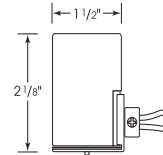

### Keyless Porcelain Socket w/Side Mount Bushing

Cat No.	Leads	Cap	Screw Shell	Master
80-1330	9" AWM B/W 150°	1/8 IPS	CSSNP	100/10
80-1445	12" AWM B/W 105°	1/8 IPS	CSSNP	200/10
80-1329	36" - 18/2 SPT-2 105° Clear Gold	1/8 IPS	CSSNP	100/10