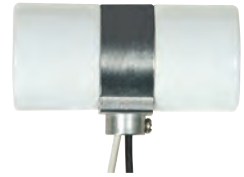

**80-1330**  
Glazed  
660W-250V

### Twin Porcelain Socket w/Flange Bushing Cap

Cat No.	Leads	Cap	Screw Shell	Master
80-1314	9" AWM B/W 150°	1/8 IPS	CSSNP	100/10

**80-1314**  
Glazed  
660W-250V

### Twin Porcelain Socket w/Top Bracket Pre-Wired

Cat No.	Leads	Cap	Screw Shell	Master
80-2492	9" AWM B/W 150°	1/8 IPS	CSSNP	100/10

**80-2492**  
Glazed  
660W-250V

### Twin 2 Circuit-3 Wire Porcelain Socket w/Single 1/8 IP Bushing

Cat No.	Leads	Cap	Screw Shell	Master
80-1081	24" AWM 150°	1/8 IPS	CSSNP	100/10

**80-1081**  
Glazed  
660W-250V