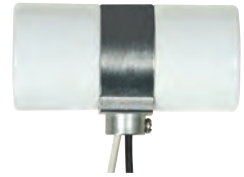

### Twin Porcelain Socket w/Flange Bushing Cap

Cat No.	Leads	Cap	Screw Shell	Master
80-1314	9" AWM B/W 150°	1/8 IPS	CSSNP	100/10

**80-1314**  
Glazed  
660W-250V

### Twin Porcelain Socket w/Top Bracket Pre-Wired

Cat No.	Leads	Cap	Screw Shell	Master
80-2492	9" AWM B/W 150°	1/8 IPS	CSSNP	100/10

**80-2492**  
Glazed  
660W-250V