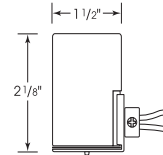

Keyless Porcelain Socket w/Side Mount Bushing

Cat No.	Leads	Cap	Screw Shell	Master
80-1330	9" AWM B/W 150°	1/8 IPS	CSSNP	100/10
80-1445	12" AWM B/W 105°	1/8 IPS	CSSNP	200/10
80-1329	36" - 18/2 SPT-2 105° Clear Gold	1/8 IPS	CSSNP	100/10

80-1330
Glazed
660W-250V