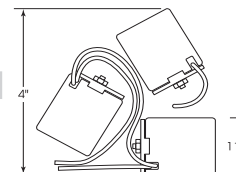

### Twin 2 Circuit-3 Wire Porcelain Socket w/Single 1/8 IP Bushing

Cat No.	Leads	Cap	Screw Shell	Master
80-1081	24" AWM 150°	1/8 IPS	CSSNP	100/10

**80-1081**  
Glazed  
660W-250V

### Three Light Porcelain Socket w/ 1/8 IP Slip Hole w/Metal Strap

Cat No.	Leads	Screw Shell	Master
80-1082	24" AWM 150°	Aluminum	100 Bulk

**80-1082**  
Glazed  
660W-250V