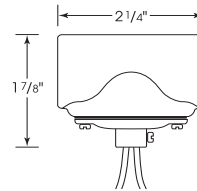

Twin Porcelain Socket w/Flange Bushing Cap

Cat No.	Leads	Cap	Screw Shell	Master
80-1314	9" AWM B/W 150°	1/8 IPS	CSSNP	100/10

80-1314
Glazed
660W-250V