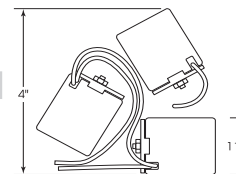

### Twin 2 Circuit-3 Wire Porcelain Socket w/Single 1/8 IP Bushing

Cat No.	Leads	Cap	Screw Shell	Master
80-1081	24" AWM 150°	1/8 IPS	CSSNP	100/10

**80-1081**  
Glazed  
660W-250V

### Three Light Porcelain Socket w/ 1/8 IP Slip Hole w/Metal Strap

Cat No.	Leads	Screw Shell	Master
80-1082	24" AWM 150°	Aluminum	100 Bulk

**80-1082**  
Glazed  
660W-250V