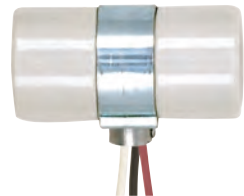

### Twin Porcelain Socket w/Flange Bushing Cap

Cat No.	Leads	Cap	Screw Shell	Master
80-1314	9" AWM B/W 150°	1/8 IPS	CSSNP	100/10

**80-1314**  
Glazed  
660W-250V

### Twin Porcelain Socket w/Top Bracket Pre-Wired

Cat No.	Leads	Cap	Screw Shell	Master
80-2492	9" AWM B/W 150°	1/8 IPS	CSSNP	100/10

**80-2492**  
Glazed  
660W-250V

### Twin 2 Circuit-3 Wire Porcelain Socket w/Single 1/8 IP Bushing

Cat No.	Leads	Cap	Screw Shell	Master
80-1081	24" AWM 150°	1/8 IPS	CSSNP	100/10

**80-1081**  
Glazed  
660W-250V

### Three Light Porcelain Socket w/ 1/8 IP Slip Hole w/Metal Strap

Cat No.	Leads	Screw Shell	Master
80-1082	24" AWM 150°	Aluminum	100 Bulk

**80-1082**  
Glazed  
660W-250V