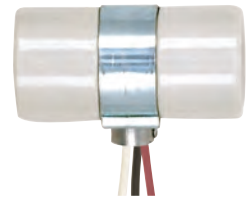

### Twin Porcelain Socket w/Flange Bushing Cap

Cat No.	Leads	Cap	Screw Shell	Master
80-1314	9" AWM B/W 150°	1/8 IPS	CSSNP	100/10

**80-1314**  
Glazed  
660W-250V

### Twin Porcelain Socket w/Top Bracket Pre-Wired

Cat No.	Leads	Cap	Screw Shell	Master
80-2492	9" AWM B/W 150°	1/8 IPS	CSSNP	100/10

**80-2492**  
Glazed  
660W-250V

### Twin 2 Circuit-3 Wire Porcelain Socket w/Single 1/8 IP Bushing

Cat No.	Leads	Cap	Screw Shell	Master
80-1081	24" AWM 150°	1/8 IPS	CSSNP	100/10

**80-1081**  
Glazed  
660W-250V

### Three Light Porcelain Socket w/ 1/8 IP Slip Hole w/Metal Strap

Cat No.	Leads	Screw Shell	Master
80-1082	24" AWM 150°	Aluminum	100 Bulk

**80-1082**  
Glazed  
660W-250V