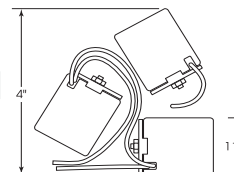

### Twin 2 Circuit-3 Wire Porcelain Socket w/Single 1/8 IP Bushing

Cat No.	Leads	Cap	Screw Shell	Master
80-1081	24" AWM 150°	1/8 IPS	CSSNP	100/10

**80-1081**  
Glazed  
660W-250V

### Three Light Porcelain Socket w/ 1/8 IP Slip Hole w/Metal Strap

Cat No.	Leads	Screw Shell	Master
80-1082	24" AWM 150°	Aluminum	100 Bulk

**80-1082**  
Glazed  
660W-250V