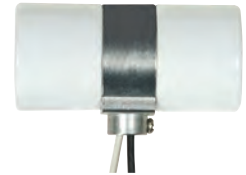

**80-1330**  
Glazed  
660W-250V

### Twin Porcelain Socket w/Flange Bushing Cap

Cat No.	Leads	Cap	Screw Shell	Master
80-1314	9" AWM B/W 150°	1/8 IPS	CSSNP	100/10

**80-1314**  
Glazed  
660W-250V

### Twin Porcelain Socket w/Top Bracket Pre-Wired

Cat No.	Leads	Cap	Screw Shell	Master
80-2492	9" AWM B/W 150°	1/8 IPS	CSSNP	100/10

**80-2492**  
Glazed  
660W-250V

### Twin 2 Circuit-3 Wire Porcelain Socket w/Single 1/8 IP Bushing

Cat No.	Leads	Cap	Screw Shell	Master
80-1081	24" AWM 150°	1/8 IPS	CSSNP	100/10

**80-1081**  
Glazed  
660W-250V