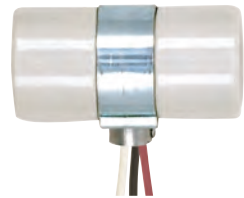

### Twin Porcelain Socket w/Flange Bushing Cap

Cat No.	Leads	Cap	Screw Shell	Master
80-1314	9" AWM B/W 150°	1/8 IPS	CSSNP	100/10

**80-1314**  
Glazed  
660W-250V

### Twin Porcelain Socket w/Top Bracket Pre-Wired

Cat No.	Leads	Cap	Screw Shell	Master
80-2492	9" AWM B/W 150°	1/8 IPS	CSSNP	100/10

**80-2492**  
Glazed  
660W-250V

### Twin 2 Circuit-3 Wire Porcelain Socket w/Single 1/8 IP Bushing

Cat No.	Leads	Cap	Screw Shell	Master
80-1081	24" AWM 150°	1/8 IPS	CSSNP	100/10

**80-1081**  
Glazed  
660W-250V

### Three Light Porcelain Socket w/ 1/8 IP Slip Hole w/Metal Strap

Cat No.	Leads	Screw Shell	Master
80-1082	24" AWM 150°	Aluminum	100 Bulk

**80-1082**  
Glazed  
660W-250V