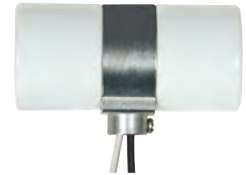

### Twin Porcelain Socket w/Flange Bushing Cap

Cat No.	Leads	Cap	Screw Shell	Master
80-1314	9" AWM B/W 150°	1/8 IPS	CSSNP	100/10

**80-1314**  
Glazed  
660W-250V

### Twin Porcelain Socket w/Top Bracket Pre-Wired

Cat No.	Leads	Cap	Screw Shell	Master
80-2492	9" AWM B/W 150°	1/8 IPS	CSSNP	100/10

**80-2492**  
Glazed  
660W-250V