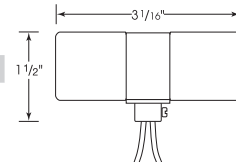

Twin Porcelain Socket w/Top Bracket Pre-Wired

Cat No.	Leads	Cap	Screw Shell	Master
80-2492	9" AWM B/W 150°	1/8 IPS	CSSNP	100/10

80-2492
Glazed
660W-250V