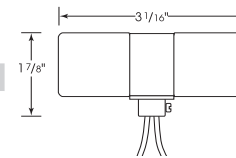

Twin 2 Circuit-3 Wire Porcelain Socket w/Single 1/8 IP Bushing

Cat No.	Leads	Cap	Screw Shell	Master
80-1081	24" AWM 150°	1/8 IPS	CSSNP	100/10

80-1081
Glazed
660W-250V