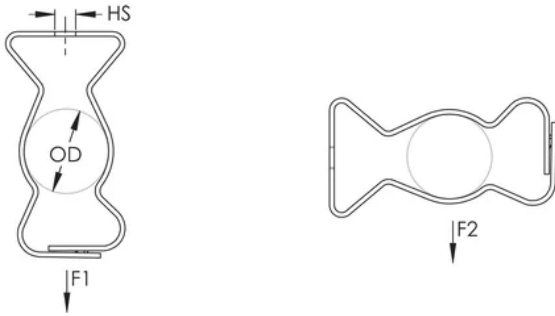

Outer Diameter (OD): 0.710" - 1.18"

Hole Size (HS): 9/32"

Hole Type: Plain

Static Load 1 (F1): 100lb

Static Load 2 (F2): 25lb

DIAGRAMS

WARNING

nVent products shall be installed and used only as indicated in nVent's product instruction sheets and training materials. Instruction sheets are available at www.nvent.com and from your nVent customer service representative. Improper installation, misuse, misapplication or other failure to completely follow nVent's instructions and warnings may cause product malfunction, property damage, serious bodily injury and death and/or void your warranty.

North America

+1.800.753.9221

Option 1 – Customer Care

Option 2 – Technical Support

Europe

Netherlands:

+31 800-0200135

France:

+33 800 901 793

Europe

Germany:

800 1890272

Other Countries:

+31 13 5835404

APAC

Shanghai:

+ 86 21 2412 1618/19

Sydney:

+61 2 9751 8500

Our powerful portfolio of brands:
nVent.com **CADDY ERICO HOFFMAN RAYCHEM SCHROFF**
TRACER

© 2024 nVent. All nVent marks and logos are owned or licensed by nVent Services GmbH or its affiliates. All other trademarks are the property of their respective owners.

nVent reserves the right to change specifications without notice.