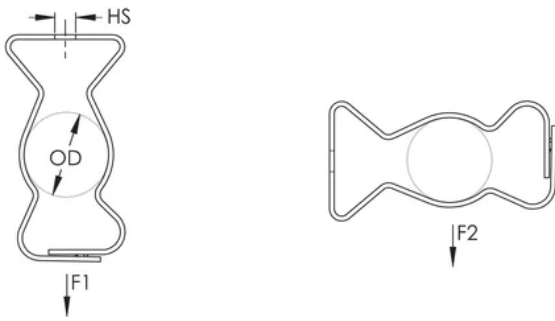

## SNAP CLOSE CONDUIT/PIPE CLAMP, SPRING STEEL, 1/2", 3/4" EMT, 1/2", 3/4" RIGID/PIPE, 9/32" HOLE, PLAIN

Low profile locking tabs and smooth gripping dimples remove the possibility of scrapes

812M and 16M feature double tabs to center conduit, increase range and holding power and prevent conduit from sliding

### PRODUCT ATTRIBUTES

Material: Spring Steel

Finish: nVent CADDY Armour

EMT Conduit Size: 1/2";3/4"

Rigid Conduit/Pipe Size: 1/2";3/4"

Outer Diameter (OD): 0.710" - 1.18"

Hole Size (HS): 9/32"

Hole Type: Plain

## DIAGRAMS