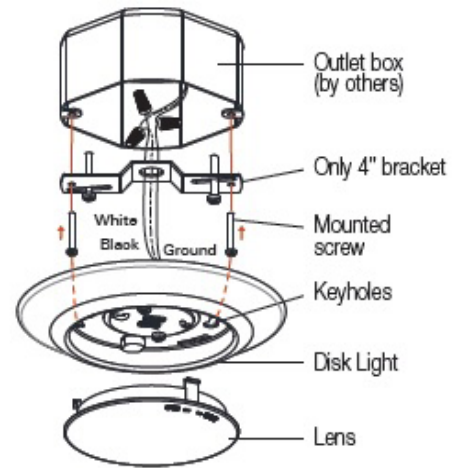

Installation

- Mounting bracket fits most 3/O (3") or 4/O (4") j-box applications
- Dimensions: 7-3/8" Ø x 1-1/4" Height

Lens

- Frosted polycarbonate lens protects LEDs and provides a uniform distribution of light

8556

120V or 277V

Catalog #:		Type
Project:		Date
Prepared by:		

6" LED Disc Light

Also available:

As a retrofit with torsion springs and an E26 base adapter

DESCRIPTION

The 8556 is a 6" LED Disc Light that makes upgrading to an energy efficient LED down light solution easier than ever. Flexible for use in both retrofit and new construction applications, and suitable for use in wet locations, this is a ideal choice for most any residential or light-commercial application.