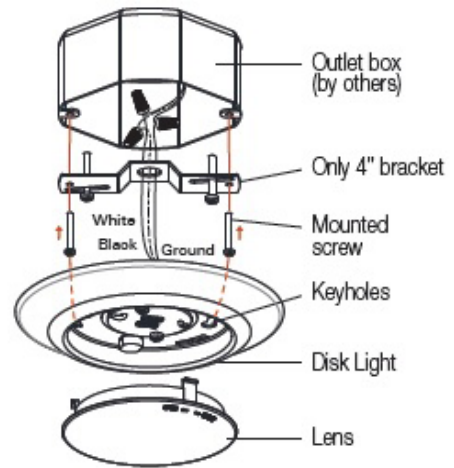

8556

120V or 277V

Catalog #:		Type
Project:		Date
Prepared by:		

6" LED Disc Light

Also available:

As a retrofit with torsion springs and an E26 base adapter

DESCRIPTION

The 8556 is a 6" LED Disc Light that makes upgrading to an energy efficient LED down light solution easier than ever. Flexible for use in both retrofit and new construction applications, and suitable for use in wet locations, this is a ideal choice for most any residential or light-commercial application.

DESIGN FEATURES

Construction

- Spun aluminum housing provides ample heatsinking
- Frosted polycarbonate lens

Electrical

- 120V or 277V
- Triac dimmable down to 10%
- Suitable for use in wet locations
- 50,000 hour projected life
- 8556-90: 90 CRI | 15W | 1000Lm
- 8556-80: 80 CRI | 15W | 850Lm
- Max fixture load is 30 fixtures per 600W dimmer
- Retrofit version includes torsion springs for mounting in most 5/6" housings and an E26 base adapter
- Available in 3000 or 4000K

Installation

- Mounting bracket fits most 3/O (3") or 4/O (4") j-box applications
- Dimensions: 7-3/8" Ø x 1-1/4" Height

Lens

- Frosted polycarbonate lens protects LEDs and provides a uniform distribution of light