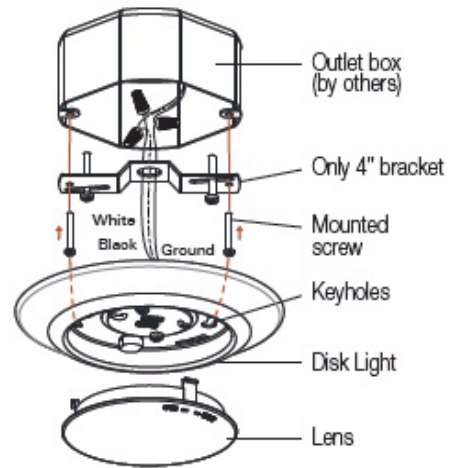

Installation

- Mounting bracket fits most 3/O (3") or 4/O (4") j-box applications
- Dimensions: 7-3/8" Ø x 1-1/4" Height

Lens

- Frosted polycarbonate lens protects LEDs and provides a uniform distribution of light

6" LED Disc Light

8556

120V or 277V

Catalog #:		Type
Project:		Date
Prepared by:		

6" LED Disc Light

Also available:

As a retrofit with torsion springs and an E26 base adapter

DESCRIPTION

The 8556 is a 6" LED Disc Light that makes upgrading to an energy efficient LED down light solution easier than ever. Flexible for use in both retrofit and new construction applications, and suitable for use in wet locations, this is a ideal choice for most any residential or light-commercial application.