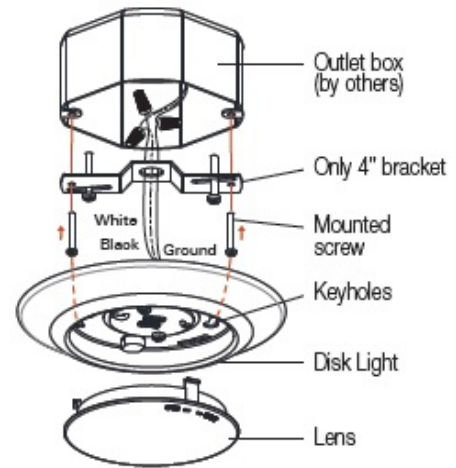

8556

120V or 277V

Catalog #:		Type
Project:		Date
Prepared by:		

6" LED Disc Light

Also available:

As a retrofit with torsion springs and an E26 base adapter

DESCRIPTION

The 8556 is a 6" LED Disc Light that makes upgrading to an energy efficient LED down light solution easier than ever. Flexible for use in both retrofit and new construction applications, and suitable for use in wet locations, this is a ideal choice for most any residential or light-commercial application.

DESIGN FEATURES

Construction

- Spun aluminum housing provides ample heatsinking
- Frosted polycarbonate lens

Electrical

- 120V or 277V
- Triac dimmable down to 10%
- Suitable for use in wet locations
- 50,000 hour projected life
- 8556-90: 90 CRI | 15W | 1000Lm
- 8556-80: 80 CRI | 15W | 850Lm
- Max fixture load is 30 fixtures per 600W dimmer
- Retrofit version includes torsion springs for mounting in most 5/6" housings and an E26 base adapter
- Available in 3000 or 4000K

Installation

- Mounting bracket fits most 3/O (3") or 4/O (4") j-box applications
- Dimensions: 7-3/8" Ø x 1-1/4" Height

Lens

- Frosted polycarbonate lens protects LEDs and provides a uniform distribution of light