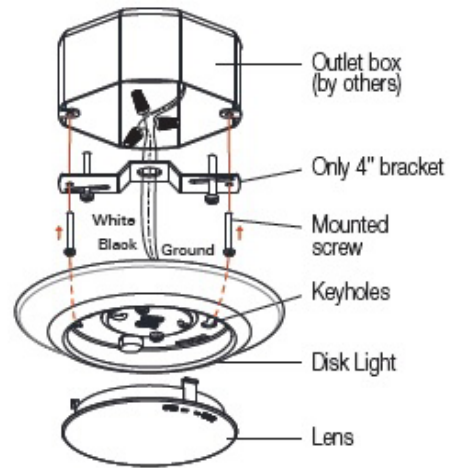

Installation

- Mounting bracket fits most 3/O (3") or 4/O (4") j-box applications
- Dimensions: 7-3/8" Ø x 1-1/4" Height

Lens

- Frosted polycarbonate lens protects LEDs and provides a uniform distribution of light

8556

120V or 277V

Catalog #:		Type
Project:		Date
Prepared by:		

6" LED Disc Light

**Also available:**

As a retrofit with torsion springs and an E26 base adapter

DESCRIPTION

The 8556 is a 6" LED Disc Light that makes upgrading to an energy efficient LED down light solution easier than ever. Flexible for use in both retrofit and new construction applications, and suitable for use in wet locations, this is a ideal choice for most any residential or light-commercial application.