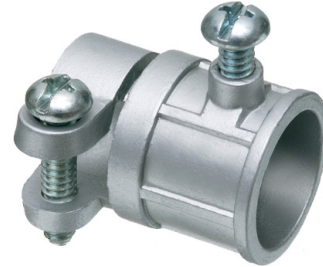

A Arlington

Part : 862

Description: Combination Coupling (EMT Set-Screw to Flex)

Listing: ULCSA

Country of Origin: USA

Weight: 0.122 lbs/each

Height: 1.975"

Width: 1.553"

Cable Range: 1.100 - 1.100

EMT Size: 3/4"

Flex Cable Size: 3/4"

Trade Size: 3/4"

Packaging

Unit: 25 pcs

Standard: 100 pcs

A Arlington

Part : 862

Description: Combination Coupling (EMT Set-Screw to Flex)

Listing: ULCSA

Country of Origin: USA

Weight: 0.122 lbs/each

Height: 1.975"

Width: 1.553"

Cable Range: 1.100 - 1.100