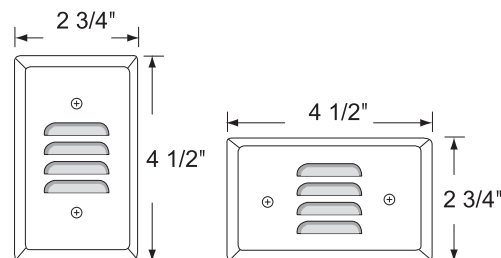

8908 Series

120V-60Hz

Catalog #:		Type
Project:		Date
Prepared by:		

LED Mini Step Light

LED Mini Step Light

DESCRIPTION

The 8908 Series Mini LED Step Light is a easy-to-install low profile fixture that produces an attractive glow. Ideal for lighting low light areas such as corridors or pathways, and can be mounted vertically or horizontally.

DESIGN FEATURES

Construction

- IC rated for direct contact w/ insulation
- Horizontal and vertical louvered front cover included

Electrical

- 120V-60Hz
- 50,000 hour projected life
- LED
- 1Watt
- Available in 3500K
- CRI 80

Dimensions

- Height 4.5" x Width 2.75"

Finish

- Available in White, brushed aluminum, and light almond

Certifications

- UL listed for damp location
- 5 year limited warranty

ORDERING		Example: 8908WW	
Model #	Finish		
8908			
8908	BA LAL WW	:	Brushed Aluminum Light Almond White

Dimensions

- Height 4.5" x Width 2.75"

Finish

- Available in White, brushed aluminum, and light almond

Certifications

- UL listed for damp location
- 5 year limited warranty

ORDERING		Example: 8908WW		
Model #	Finish			
8908				
8908	BA	:	Brushed Aluminum	
	LAL			Light Almond
	WW			White