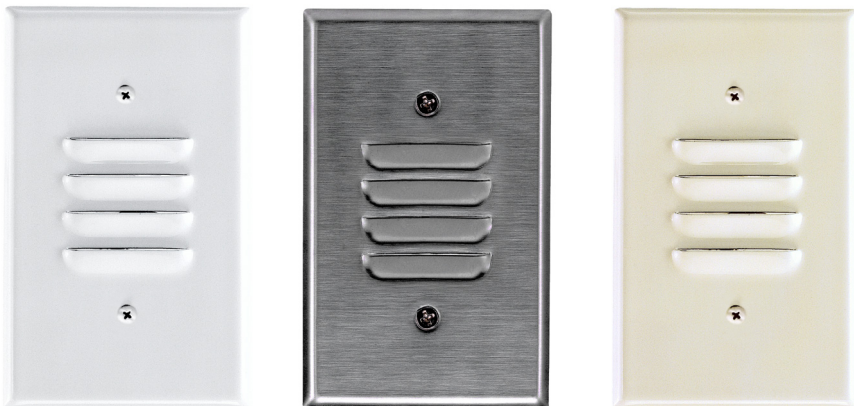

8908 Series

120V-60Hz

Catalog #:		Type
Project:		Date
Prepared by:		

LED Mini Step Light

LED Mini Step Light

DESCRIPTION

The 8908 Series Mini LED Step Light is a easy-to-install low profile fixture that produces an attractive glow. Ideal for lighting low light areas such as corridors or pathways, and can be mounted vertically or horizontally.

DESIGN FEATURES

Construction

- IC rated for direct contact w/ insulation
- Horizontal and vertical louvered front cover included

Electrical

- 120V-60Hz
- 50,000 hour projected life
- LED
- 1Watt
- Available in 3500K
- CRI 80

Dimensions

- Height 4.5" x Width 2.75"

Finish

- Available in White, brushed aluminum, and light almond

Certifications

- UL listed for damp location
- 5 year limited warranty

ORDERING		Example: 8908WW	
Model #	Finish		
8908			
8908	BA LAL WW	:	Brushed Aluminum Light Almond White