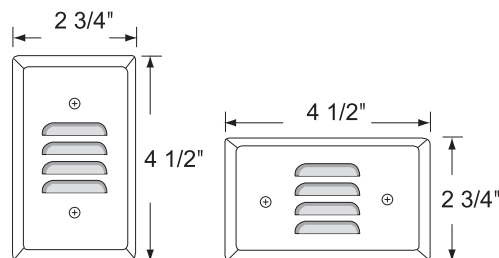

Dimensions

- Height 4.5" x Width 2.75"

Finish

- Available in White, brushed aluminum, and light almond

Certifications

- UL listed for damp location
- 5 year limited warranty

ORDERING		Example: 8908WW	
Model #	Finish		
8908			
8908	BA LAL WW	:	Brushed Aluminum Light Almond White

8908 Series

120V-60Hz

Catalog #:		Type
Project:		Date
Prepared by:		

LED Mini Step Light

LED Mini Step Light

DESCRIPTION

The 8908 Series Mini LED Step Light is a easy-to-install low profile fixture that produces an attractive glow. Ideal for lighting low light areas such as corridors or pathways, and can be mounted vertically or horizontally.

Dimensions

- Height 4.5" x Width 2.75"

Finish

- Available in White, brushed aluminum, and light almond

Certifications

- UL listed for damp location
- 5 year limited warranty

ORDERING		Example: 8908WW		
Model #	Finish			
8908				
8908	BA	:	Brushed Aluminum	
	LAL			Light Almond
	WW			White