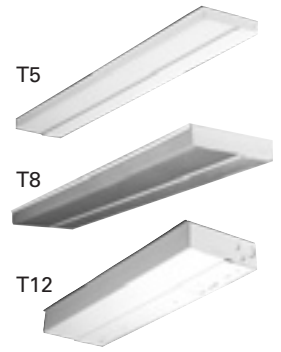

MAGNETIC UNDERCABINET SERIES

12", 21", 24", 33" or 42" Undercabinet

RESIDENTIAL MAGNETIC UNDERCABINET SERIES

- Uses one T5, T8 OR T12 fluorescent lamp (included)
- Low profile
- 100% acrylic Tab-Loc Lens
- Pull chain (some models)
- Photocontrol LED Night Light (some models)
- Baked white enamel finish
- Suitable for damp locations
- UL/CUL Listed

CLOSET LIGHT

1 Lamp 18" Fluorescent
RESIDENTIAL
LOW PROFILE

- Uses one T8 fluorescent lamp (not included)
- Low profile
- White ribbed acrylic diffuser/easily removed
- Pull chain
- Baked white enamel finish
- Suitable for damp locations
- UL/CUL Listed

ORDERING INFORMATION⁽²⁾

Catalog Number	Description	Shipping Wt.
Ultra Slim T5 Magnetic Undercabinets (With Rocker Switch)		
8108R	12", 1 Lamp, T5, 8 Watt, Direct Wire, With Rocker Switch 2 lbs. (0.9kg)	
8213R	21", 1 Lamp, T5, 13 Watt, Direct Wire, With Rocker Switch	5 lbs. (2.3kg)
8316R	24", 2 Lamp, T5, 8 Watt, Direct Wire, With Rocker Switch	7 lbs. (3.2kg)
8421R	33", 1 Lamp(T5-8W),1 Lamp(T5-13W), With Rocker Switch	5 lbs. (2.3kg)
8526R	42", 2 Lamp, T5, 13 Watt, With Rocker Switch	9 lbs. (4.1kg)
(With Rocker Switch and Cord & Plug)		
8108RCE	12", 1 Lamp, T5, 8 Watt, Direct Wire, With Rocker Switch and Cord & Plug	2 lbs. (0.9kg)
8213RCE	21", 1 Lamp, T5, 13 Watt, Direct Wire, With Rocker Switch and Cord & Plug	5 lbs. (2.3kg)
8316RCE	24", 2 Lamp, T5, 8 Watt, Direct Wire, With Rocker Switch and Cord & Plug	7 lbs. (3.2kg)
8421RCE	33", 1 Lamp(T5-8W),1 Lamp(T5-13W), With Rocker Switch and Cord & Plug	5 lbs. (2.3kg)
8526RCE	42", 2 Lamp, T5, 13 Watt, With Rocker Switch and Cord & Plug	9 lbs. (4.1kg)
Slim T8 Magnetic Undercabinets (With Pull Chain)		
8600PC	18", 1 Lamp, T8, 15 Watt, Direct Wire, With Pull Chain	4 lbs. (1.8kg)
(Metal, Special Features)		
8600RCNLT	18", 1 Lamp, T8, 15 Watt, Direct Wire, With Rocker Switch and Cord & Plug and LED Night Light	4 lbs. (1.8kg)
(Plastic, With Rocker Switch and Cord & Plug)		
6015	15", 1 Lamp, T5, Direct Wire, With Rocker Switch and Cord & Plug, Plastic	2 lbs. (0.9kg)
6018	18", 1 Lamp, T8, Direct Wire, With Rocker Switch and Cord & Plug, Plastic	2 lbs. (0.9kg)
6021	21", 1 Lamp, T8, Direct Wire, With Rocker Switch and Cord & Plug, Plastic	2 lbs. (0.9kg)
6018BKL	18", 1 Lamp, T8, 15 Watt, With Rocker Switch and Cord & Plug, Blacklight Fixture	2 lbs. (0.9kg)

Standard T12 Magnetic Undercabinets (With Rocker Switch)