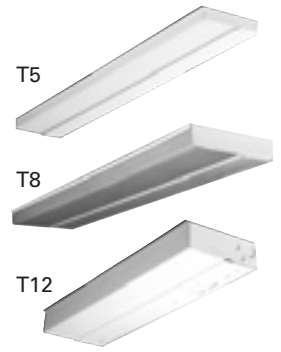

DIMENSIONS⁽¹⁾

DESCRIPTION

The Metalux Residential 18" Closet Light w/pull chain provides effective task or closet lighting solutions. The Closet Light uses a fluorescent T8 lamp with a ribbed acrylic diffuser. This fixture can be wall or ceiling mounted. The low profile design of the closet light conforms to various applications such as over shelves or in low ceilings.

ORDERING INFORMATION⁽²⁾

Catalog Number	Description	Shipping Wt.
18" UNDERCABINETS		
8600PC	18" length, 1 lamp, T8, 15 Watt w/pull chain	4 lbs. (1.8kg)

NOTE: ⁽¹⁾ Specifications & dimensions subject to change without notice. ⁽²⁾ Consult your Cooper Lighting Representative for availability and ordering information.

DIMENSIONS⁽¹⁾

NOMINAL LENGTH	A	B
T5	1 1/16" (27mm)	5" (127mm)
T8	1 1/4" (32mm)	4 1/2" (114mm)
T12	1 3/4" (32mm)	5 1/8" (131mm)

DESCRIPTION

The Metalux Residential Thin Profile Undercabinet fixture provides effective task and enhancement lighting solutions for any decor. The series incorporates the latest Energy Efficient Technology, T5 fluorescent lamps and a ribbed acrylic diffuser to efficiently improve the appearance and productivity of the illuminated environment. Fixture lighting can be directed from under cabinets, shelves or overhead areas. The unique low profile design of the undercabinet fixture conforms to various applications such as kitchens, offices, study areas, displays, computer work centers and practically any undercounter installation where an inconspicuous light source is required.