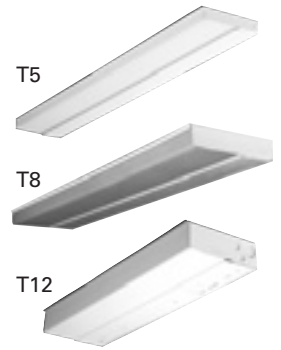

DIMENSIONS⁽¹⁾

NOMINAL LENGTH	A	B
T5	1 1/16" (27mm)	5" (127mm)
T8	1 1/4" (32mm)	4 1/2" (114mm)
T12	1 3/4" (32mm)	5 1/8" (131mm)

DESCRIPTION

The Metalux Residential Thin Profile Undercabinet fixture provides effective task and enhancement lighting solutions for any decor. The series incorporates the latest Energy Efficient Technology, T5 fluorescent lamps and a ribbed acrylic diffuser to efficiently improve the appearance and productivity of the illuminated environment. Fixture lighting can be directed from under cabinets, shelves or overhead areas. The unique low profile design of the undercabinet fixture conforms to various applications such as kitchens, offices, study areas, displays, computer work centers and practically any undercounter installation where an inconspicuous light source is required.

CLOSET LIGHT

1 Lamp 18" Fluorescent
RESIDENTIAL
LOW PROFILE

- Uses one T8 fluorescent lamp (not included)
- Low profile
- White ribbed acrylic diffuser/easily removed
- Pull chain
- Baked white enamel finish
- Suitable for damp locations
- UL/CUL Listed