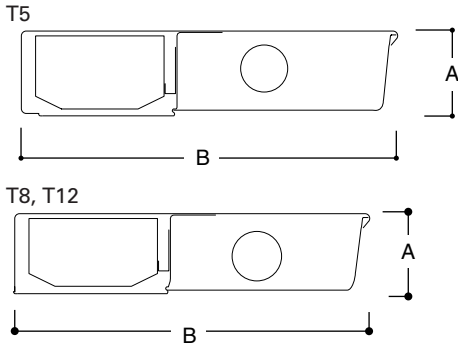

DIMENSIONS⁽¹⁾

NOMINAL LENGTH	A	B
T5	1 1/16" (27mm)	5" (127mm)
T8	1 1/4" (32mm)	4 1/2" (114mm)
T12	1 3/4" (32mm)	5 1/8" (131mm)

DESCRIPTION

The Metalux Residential Thin Profile Undercabinet fixture provides effective task and enhancement lighting solutions for any decor. The series incorporates the latest Energy Efficient Technology, T5 fluorescent lamps and a ribbed acrylic diffuser to efficiently improve the appearance and productivity of the illuminated environment. Fixture lighting can be directed from under cabinets, shelves or overhead areas. The unique low profile design of the undercabinet fixture conforms to various applications such as kitchens, offices, study areas, displays, computer work centers and practically any undercounter installation where an inconspicuous light source is required.

ORDERING INFORMATION⁽²⁾

Catalog Number	Description	Shipping Wt.
18" UNDERCABINETS		
8600PC	18" length, 1 lamp, T8, 15 Watt w/pull chain	4 lbs. (1.8kg)

NOTE: ⁽¹⁾ Specifications & dimensions subject to change without notice. ⁽²⁾ Consult your Cooper Lighting Representative for availability and ordering information.