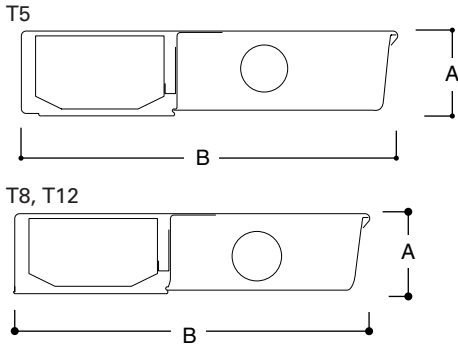

Standard T12 Magnetic Undercabinets (With Rocker Switch)

8615R	18", 1 Lamp, T12, 15 Watt, Direct Wire, With Rocker Switch	5 lbs. (2.3kg)
8720R	24", 1 Lamp, T12, 20 Watt, Direct Wire, With Rocker Switch	6 lbs. (2.7kg)
8830R	36", 1 Lamp, T12, 30 Watt, Direct Wire, With Rocker Switch	8 lbs. (3.6kg)
8940R	48", 1 Lamp, T12, 40 Watt, Direct Wire, With Rocker Switch	9 lbs. (4.1kg)
(With Rocker Switch and Cord & Plug)		
8615RC	18", 1 Lamp, T12, 15 Watt, Direct Wire, With Rocker Switch and Cord & Plug	5 lbs. (2.3kg)
8720RC	24", 1 Lamp, T12, 20 Watt, Direct Wire, With Rocker Switch and Cord & Plug	6 lbs. (2.7kg)
8830RC	36", 1 Lamp, T12, 30 Watt, Direct Wire, With Rocker Switch and Cord & Plug	8 lbs. (3.6kg)
8940RC	48", 1 Lamp, T12, 40 Watt, Direct Wire, With Rocker Switch and Cord & Plug	9 lbs. (4.1kg)

ORDERING INFORMATION⁽²⁾

Catalog Number	Description	Shipping Wt.
18" UNDERCABINETS		
8600PC	18" length, 1 lamp, T8, 15 Watt w/pull chain	4 lbs. (1.8kg)

NOTE: ⁽¹⁾ Specifications & dimensions subject to change without notice. ⁽²⁾ Consult your Cooper Lighting Representative for availability and ordering information.

DIMENSIONS⁽¹⁾

NOMINAL LENGTH	A	B
T5	1 1/16" (27mm)	5" (127mm)
T8	1 1/4" (32mm)	4 1/2" (114mm)
T12	1 3/4" (32mm)	5 1/8" (131mm)

DESCRIPTION

The Metalux Residential Thin Profile Undercabinet fixture provides effective task and enhancement lighting solutions for any decor. The series incorporates the latest Energy Efficient Technology, T5 fluorescent lamps and a ribbed acrylic diffuser to efficiently improve the appearance and productivity of the illuminated environment. Fixture lighting can be directed from under cabinets, shelves or overhead areas. The unique low profile design of the undercabinet fixture conforms to various applications such as kitchens, offices, study areas, displays, computer work centers and practically any undercounter installation where an inconspicuous light source is required.