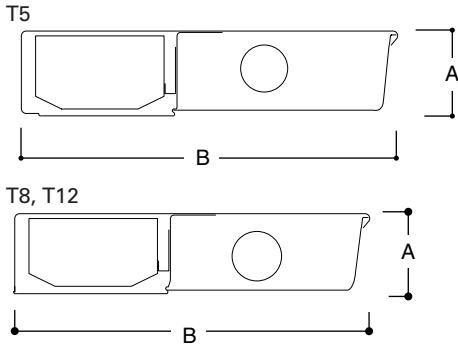

Standard T12 Magnetic Undercabinets (With Rocker Switch)

8615R	18", 1 Lamp, T12, 15 Watt, Direct Wire, With Rocker Switch	5 lbs. (2.3kg)
8720R	24", 1 Lamp, T12, 20 Watt, Direct Wire, With Rocker Switch	6 lbs. (2.7kg)
8830R	36", 1 Lamp, T12, 30 Watt, Direct Wire, With Rocker Switch	8 lbs. (3.6kg)
8940R	48", 1 Lamp, T12, 40 Watt, Direct Wire, With Rocker Switch	9 lbs. (4.1kg)
(With Rocker Switch and Cord & Plug)		
8615RC	18", 1 Lamp, T12, 15 Watt, Direct Wire, With Rocker Switch and Cord & Plug	5 lbs. (2.3kg)
8720RC	24", 1 Lamp, T12, 20 Watt, Direct Wire, With Rocker Switch and Cord & Plug	6 lbs. (2.7kg)
8830RC	36", 1 Lamp, T12, 30 Watt, Direct Wire, With Rocker Switch and Cord & Plug	8 lbs. (3.6kg)
8940RC	48", 1 Lamp, T12, 40 Watt, Direct Wire, With Rocker Switch and Cord & Plug	9 lbs. (4.1kg)

ORDERING INFORMATION⁽²⁾

Catalog Number	Description	Shipping Wt.
18" UNDERCABINETS		
8600PC	18" length, 1 lamp, T8, 15 Watt w/pull chain	4 lbs. (1.8kg)

NOTE: ⁽¹⁾ Specifications & dimensions subject to change without notice. ⁽²⁾ Consult your Cooper Lighting Representative for availability and ordering information.

DIMENSIONS⁽¹⁾

NOMINAL LENGTH	A	B
T5	1 1/16" (27mm)	5" (127mm)
T8	1 1/4" (32mm)	4 1/2" (114mm)
T12	1 3/4" (32mm)	5 1/8" (131mm)

DESCRIPTION

The Metalux Residential Thin Profile Undercabinet fixture provides effective task and enhancement lighting solutions for any decor. The series incorporates the latest Energy Efficient Technology, T5 fluorescent lamps and a ribbed acrylic diffuser to efficiently improve the appearance and productivity of the illuminated environment. Fixture lighting can be directed from under cabinets, shelves or overhead areas. The unique low profile design of the undercabinet fixture conforms to various applications such as kitchens, offices, study areas, displays, computer work centers and practically any undercounter installation where an inconspicuous light source is required.