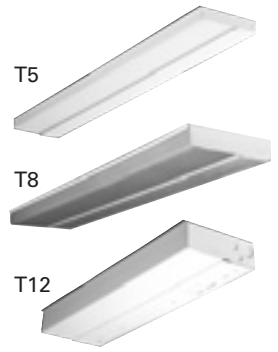

## DIMENSIONS<sup>(1)</sup>

NOMINAL LENGTH	A	B
T5	1 1/16" (27mm)	5" (127mm)
T8	1 1/4" (32mm)	4 1/2" (114mm)
T12	1 3/4" (32mm)	5 1/8" (131mm)

## DESCRIPTION

The Metalux Residential Thin Profile Undercabinet fixture provides effective task and enhancement lighting solutions for any decor. The series incorporates the latest Energy Efficient Technology, T5 fluorescent lamps and a ribbed acrylic diffuser to efficiently improve the appearance and productivity of the illuminated environment. Fixture lighting can be directed from under cabinets, shelves or overhead areas. The unique low profile design of the undercabinet fixture conforms to various applications such as kitchens, offices, study areas, displays, computer work centers and practically any undercounter installation where an inconspicuous light source is required.