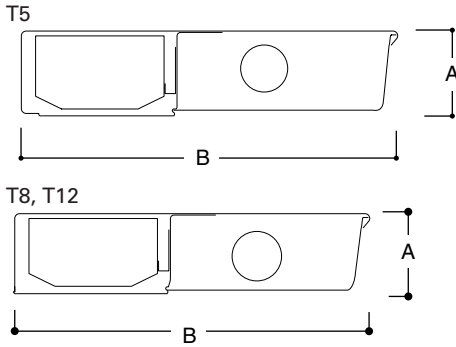

DIMENSIONS⁽¹⁾

NOMINAL LENGTH	A	B
T5	1 1/16" (27mm)	5" (127mm)
T8	1 1/4" (32mm)	4 1/2" (114mm)
T12	1 3/4" (32mm)	5 1/8" (131mm)

DESCRIPTION

The Metalux Residential Thin Profile Undercabinet fixture provides effective task and enhancement lighting solutions for any decor. The series incorporates the latest Energy Efficient Technology, T5 fluorescent lamps and a ribbed acrylic diffuser to efficiently improve the appearance and productivity of the illuminated environment. Fixture lighting can be directed from under cabinets, shelves or overhead areas. The unique low profile design of the undercabinet fixture conforms to various applications such as kitchens, offices, study areas, displays, computer work centers and practically any undercounter installation where an inconspicuous light source is required.

ORDERING INFORMATION⁽²⁾

Catalog Number	Description	Shipping Wt.
18" UNDERCABINETS		
8600PC	18" length, 1 lamp, T8, 15 Watt w/pull chain	4 lbs. (1.8kg)

NOTE: ⁽¹⁾ Specifications & dimensions subject to change without notice. ⁽²⁾ Consult your Cooper Lighting Representative for availability and ordering information.