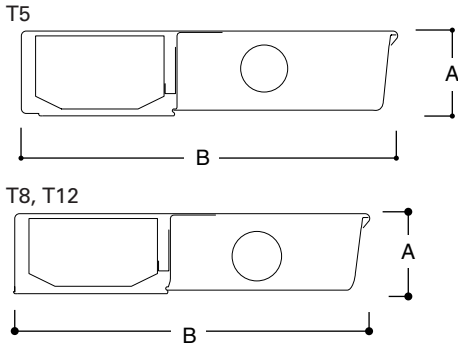

## DIMENSIONS<sup>(1)</sup>

## ORDERING INFORMATION<sup>(2)</sup>

Catalog Number	Description	Shipping Wt.
<b>18" UNDERCABINETS</b>		
8600PC	18" length, 1 lamp, T8, 15 Watt w/pull chain	4 lbs. (1.8kg)

NOTE: <sup>(1)</sup> Specifications & dimensions subject to change without notice. <sup>(2)</sup> Consult your Cooper Lighting Representative for availability and ordering information.

## DIMENSIONS<sup>(1)</sup>

NOMINAL LENGTH	A	B
T5	1 1/16" (27mm)	5" (127mm)
T8	1 1/4" (32mm)	4 1/2" (114mm)
T12	1 3/4" (32mm)	5 1/8" (131mm)