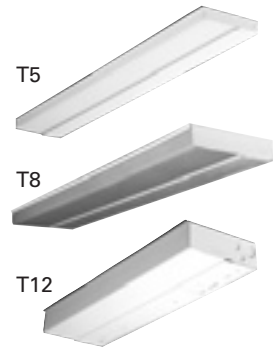

DIMENSIONS⁽¹⁾

DESCRIPTION

The Metalux Residential 18" Closet Light w/pull chain provides effective task or closet lighting solutions. The Closet Light uses a fluorescent T8 lamp with a ribbed acrylic diffuser. This fixture can be wall or ceiling mounted. The low profile design of the closet light conforms to various applications such as over shelves or in low ceilings.

ORDERING INFORMATION⁽²⁾

Catalog Number	Description	Shipping Wt.
18" UNDERCABINETS		
8600PC	18" length, 1 lamp, T8, 15 Watt w/pull chain	4 lbs. (1.8kg)

NOTE: ⁽¹⁾ Specifications & dimensions subject to change without notice. ⁽²⁾ Consult your Cooper Lighting Representative for availability and ordering information.

DIMENSIONS⁽¹⁾

NOMINAL LENGTH	A	B
T5	1 1/16" (27mm)	5" (127mm)
T8	1 1/4" (32mm)	4 1/2" (114mm)
T12	1 3/4" (32mm)	5 1/8" (131mm)

DESCRIPTION

The Metalux Residential Thin Profile Undercabinet fixture provides effective task and enhancement lighting solutions for any decor. The series incorporates the latest Energy Efficient Technology, T5 fluorescent lamps and a ribbed acrylic diffuser to efficiently improve the appearance and productivity of the illuminated environment. Fixture lighting can be directed from under cabinets, shelves or overhead areas. The unique low profile design of the undercabinet fixture conforms to various applications such as kitchens, offices, study areas, displays, computer work centers and practically any undercounter installation where an inconspicuous light source is required.