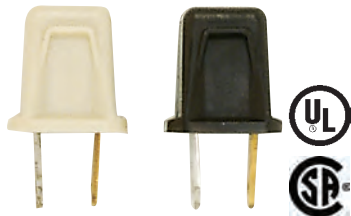

SWITCHES & ACCESSORIES

Attachment Plugs

SPT-1, SPT-2

SPT-1

90-393 Ivory
90-394 Brown
Attachment Plug
Polarized 18/2 SPT-1
10A-125V

SPT-1