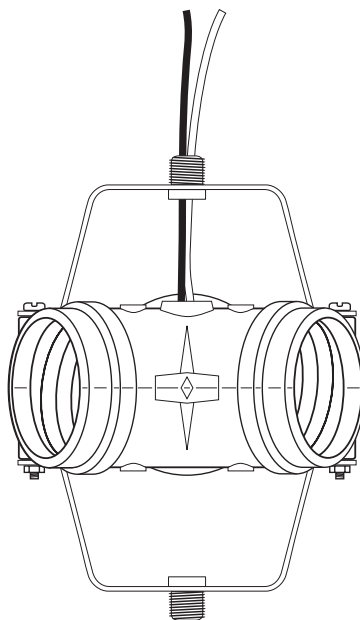

Medium Base Sockets Phenolic 3 Light Cluster

90-463
3 Light Cluster Socket
1 3/4" 1/8 IP Threaded Top
Bracket w/ 5/8" Nipple
1 3/4" 1/8 IP Threaded Bottom
Bracket w/ 5/8" Nipple
12" AWM B/W Leads 105°C
660W-250V

80-2449
3 Light Cluster Socket
Top Bracket Only
1 3/4" x 1/8 IP
w/ 5/8" Nipple
12" AWM B/W Leads 105°C
660W-250V

90-1587
3 Light Cluster Socket
On-Off Nickel Pull Chain
1 3/4" 1/8 IP Threaded Top
Bracket w/ 5/8" Nipple
1 3/4" 1/8 IP Threaded
Bottom Bracket
8" AWM B/W Leads 105°C
660W-250V