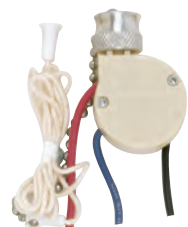

Pull Chain Canopy & Ceiling Fan

90-704 Brass Finish

**On-Off Canopy Switch, Single Circuit w/Metal Chain,
White Cord & Bell, Rated: 6A-125V, 3A-250V**

| Cat No. | Finish | Function | Bushing | Leads | Strip | Packed |
|---------|--------|----------|---------|-------|-------|--------|
| 90-704 | Brass | On-Off | 3/8" | 6" | 3/4" | 500 |
| 90-505 | Nickel | On-Off | 3/8" | 6" | 3/4" | 500 |

90-2260 Brass Finish

**3-Way Canopy Switch, 2 Circuit, 4 Position w/Metal Chain,
White Cord & Bell, Rated: 6A-125V, 3A-250V**

| Cat No. | Finish | Function | Bushing | Leads | Strip | Packed |
|---------|--------|------------|---------|-------|-------|--------|
| 90-2260 | Brass | 4 Position | 3/8" | 6" | 3/4" | 500 |
| 90-2261 | Nickel | 4 Position | 3/8" | 6" | 3/4" | 500 |

90-689 Nickel Finish

**3-Way Ceiling Fan Switch, 2 Circuit w/Metal Chain,
White Cord & Bell, Rated: 6A-125V, 3A-250V**

| Cat No. | Finish | Function | Bushing | Leads | Strip | Packed |
|---------|--------|----------|---------|-------|-------|--------|
| 90-689 | Nickel | 3-Way | 3/8" | 6" | 3/4" | 100 |

80-1983 Nickel Finish

**3 Speed Ceiling Fan Switch, 4 Wire Quick Connect, 2 Circuit
w/Metal Chain, White Cord & Bell, No Leads,
Rated: 6A-125V, 3A-250V**

| Cat No. | Finish | Function | Bushing | Leads | Strip | Packed |
|---------|--------|----------|---------|-------|-------|--------|
| 80-1983 | Nickel | 3 Speed | 3/8" | None | N/A | 250 |
| 80-1994 | Brass | 3 Speed | 3/8" | None | N/A | 250 |