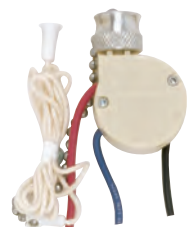

80-1983 Nickel Finish

**3 Speed Ceiling Fan Switch, 4 Wire Quick Connect, 2 Circuit
w/Metal Chain, White Cord & Bell, No Leads,
Rated: 6A-125V, 3A-250V**

| Cat No. | Finish | Function | Bushing | Leads | Strip | Packed |
|---------|--------|----------|---------|-------|-------|--------|
| 80-1983 | Nickel | 3 Speed | 3/8" | None | N/A | 250 |
| 80-1994 | Brass | 3 Speed | 3/8" | None | N/A | 250 |

**No. 6
Chain**

Pull Chain Canopy & Ceiling Fan

90-704 Brass Finish

**On-Off Canopy Switch, Single Circuit w/Metal Chain,
White Cord & Bell, Rated: 6A-125V, 3A-250V**

| Cat No. | Finish | Function | Bushing | Leads | Strip | Packed |
|---------|--------|----------|---------|-------|-------|--------|
| 90-704 | Brass | On-Off | 3/8" | 6" | 3/4" | 500 |
| 90-505 | Nickel | On-Off | 3/8" | 6" | 3/4" | 500 |

90-2260 Brass Finish

**3-Way Canopy Switch, 2 Circuit, 4 Position w/Metal Chain,
White Cord & Bell, Rated: 6A-125V, 3A-250V**

| Cat No. | Finish | Function | Bushing | Leads | Strip | Packed |
|---------|--------|------------|---------|-------|-------|--------|
| 90-2260 | Brass | 4 Position | 3/8" | 6" | 3/4" | 500 |
| 90-2261 | Nickel | 4 Position | 3/8" | 6" | 3/4" | 500 |

90-689 Nickel Finish

**3-Way Ceiling Fan Switch, 2 Circuit w/Metal Chain,
White Cord & Bell, Rated: 6A-125V, 3A-250V**

| Cat No. | Finish | Function | Bushing | Leads | Strip | Packed |
|---------|--------|----------|---------|-------|-------|--------|
| 90-689 | Nickel | 3-Way | 3/8" | 6" | 3/4" | 100 |