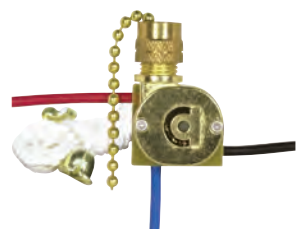

90-689 Nickel Finish

**3-Way Ceiling Fan Switch, 2 Circuit w/Metal Chain,
White Cord & Bell, Rated: 6A-125V, 3A-250V**

| Cat No. | Finish | Function | Bushing | Leads | Strip | Packed |
|---------|--------|----------|---------|-------|-------|--------|
| 90-689 | Nickel | 3-Way | 3/8" | 6" | 3/4" | 100 |

80-1983 Nickel Finish

**3 Speed Ceiling Fan Switch, 4 Wire Quick Connect, 2 Circuit
w/Metal Chain, White Cord & Bell, No Leads,
Rated: 6A-125V, 3A-250V**

| Cat No. | Finish | Function | Bushing | Leads | Strip | Packed |
|---------|--------|----------|---------|-------|-------|--------|
| 80-1983 | Nickel | 3 Speed | 3/8" | None | N/A | 250 |
| 80-1994 | Brass | 3 Speed | 3/8" | None | N/A | 250 |

**No. 6
Chain**

Pull Chain Canopy & Ceiling Fan

90-704 Brass Finish

**On-Off Canopy Switch, Single Circuit w/Metal Chain,
White Cord & Bell, Rated: 6A-125V, 3A-250V**

| Cat No. | Finish | Function | Bushing | Leads | Strip | Packed |
|---------|--------|----------|---------|-------|-------|--------|
| 90-704 | Brass | On-Off | 3/8" | 6" | 3/4" | 500 |
| 90-505 | Nickel | On-Off | 3/8" | 6" | 3/4" | 500 |