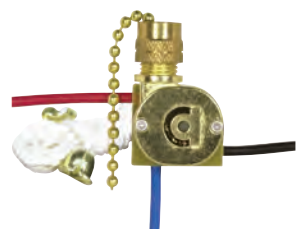

Pull Chain Canopy & Ceiling Fan

90-704 Brass Finish

**On-Off Canopy Switch, Single Circuit w/Metal Chain,
White Cord & Bell, Rated: 6A-125V, 3A-250V**

| Cat No. | Finish | Function | Bushing | Leads | Strip | Packed |
|---------|--------|----------|---------|-------|-------|--------|
| 90-704 | Brass | On-Off | 3/8" | 6" | 3/4" | 500 |
| 90-505 | Nickel | On-Off | 3/8" | 6" | 3/4" | 500 |

90-2260 Brass Finish

**3-Way Canopy Switch, 2 Circuit, 4 Position w/Metal Chain,
White Cord & Bell, Rated: 6A-125V, 3A-250V**

| Cat No. | Finish | Function | Bushing | Leads | Strip | Packed |
|---------|--------|------------|---------|-------|-------|--------|
| 90-2260 | Brass | 4 Position | 3/8" | 6" | 3/4" | 500 |
| 90-2261 | Nickel | 4 Position | 3/8" | 6" | 3/4" | 500 |

90-689 Nickel Finish

**3-Way Ceiling Fan Switch, 2 Circuit w/Metal Chain,
White Cord & Bell, Rated: 6A-125V, 3A-250V**

| Cat No. | Finish | Function | Bushing | Leads | Strip | Packed |
|---------|--------|----------|---------|-------|-------|--------|
| 90-689 | Nickel | 3-Way | 3/8" | 6" | 3/4" | 100 |

80-1983 Nickel Finish

**3 Speed Ceiling Fan Switch, 4 Wire Quick Connect, 2 Circuit
w/Metal Chain, White Cord & Bell, No Leads,
Rated: 6A-125V, 3A-250V**

| Cat No. | Finish | Function | Bushing | Leads | Strip | Packed |
|---------|--------|----------|---------|-------|-------|--------|
| 80-1983 | Nickel | 3 Speed | 3/8" | None | N/A | 250 |
| 80-1994 | Brass | 3 Speed | 3/8" | None | N/A | 250 |