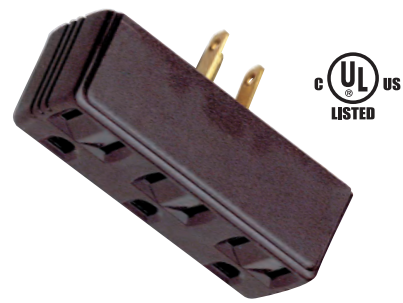

## Outlets

### Plug-In, Add On

**90-1120 Ivory**  
Triple Cube Tap, Polarized  
15A-125V

**90-1119 Brown**  
Triple Cube Tap, Polarized  
15A-125V

**90-1118 Ivory**  
Single to Triple Adapter, Polarized  
15A-125V

**90-1117 Brown**  
Triple Cube Tap, Polarized  
15A-125V

**91-227 White**  
Single to Triple Adapter  
with Glow Light  
15A-125V, 1875W

**90-2630 Ivory**  
6 Outlet Grounded Adapter  
15A-125V-1875W

**90-806**  
Three or Two Adapter  
Polarized  
15A-125V

**90-1404 White**  
**90-1405 Brown**  
Add-On Outlet, Non-Polarized  
18/2 SPT-1  
10A-125V  
Non UL