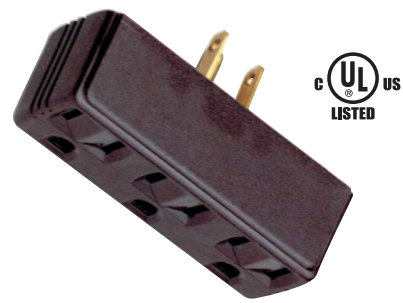

SWITCHES & ACCESSORIES

Outlets

Plug-In, Add On

90-1120 Ivory
Triple Cube Tap, Polarized
15A-125V

90-1119 Brown
Triple Cube Tap, Polarized
15A-125V

90-1118 Ivory
Single to Triple Adapter, Polarized
15A-125V

90-1117 Brown
Triple Cube Tap, Polarized
15A-125V

91-227 White
Single to Triple Adapter
with Glow Light
15A-125V, 1875W

90-2630 Ivory
6 Outlet Grounded Adapter
15A-125V-1875W

90-806
Three or Two Adapter
Polarized
15A-125V

90-1404 White
90-1405 Brown
Add-On Outlet, Non-Polarized
18/2 SPT-1
10A-125V
Non UL

80-2411
White Triple Grounded
Polarized Cube Tap
15A-125V-1875 Total Watts

SWITCHES & ACCESSORIES

Outlets

Plug-In, Add On

90-1120 Ivory
Triple Cube Tap, Polarized
15A-125V

90-1119 Brown
Triple Cube Tap, Polarized
15A-125V

90-1118 Ivory
Single to Triple Adapter, Polarized
15A-125V

90-1117 Brown
Triple Cube Tap, Polarized
15A-125V