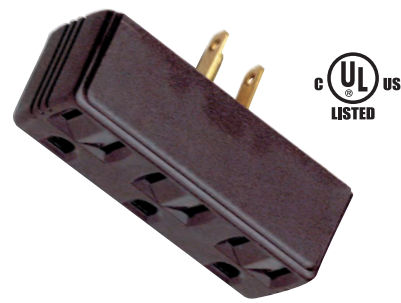

### Plug-In, Add On

**90-1120 Ivory**  
Triple Cube Tap, Polarized  
15A-125V

**90-1119 Brown**  
Triple Cube Tap, Polarized  
15A-125V

**90-1118 Ivory**  
Single to Triple Adapter, Polarized  
15A-125V

**90-1117 Brown**  
Triple Cube Tap, Polarized  
15A-125V

**91-227 White**  
Single to Triple Adapter  
with Glow Light  
15A-125V, 1875W

**90-2630 Ivory**  
6 Outlet Grounded Adapter  
15A-125V-1875W

**90-806**  
Three or Two Adapter  
Polarized  
15A-125V

**90-1404 White**  
**90-1405 Brown**  
Add-On Outlet, Non-Polarized  
18/2 SPT-1  
10A-125V  
Non UL

**80-2411**  
White Triple Grounded  
Polarized Cube Tap  
15A-125V-1875 Total Watts