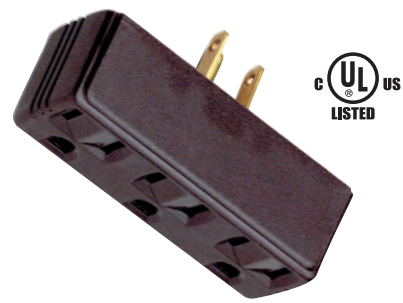

SWITCHES & ACCESSORIES

Outlets

Plug-In, Add On

90-1120 Ivory
Triple Cube Tap, Polarized
15A-125V

90-1119 Brown
Triple Cube Tap, Polarized
15A-125V

90-1118 Ivory
Single to Triple Adapter, Polarized
15A-125V

90-1117 Brown
Triple Cube Tap, Polarized
15A-125V

91-227 White
Single to Triple Adapter
with Glow Light
15A-125V, 1875W

90-2630 Ivory
6 Outlet Grounded Adapter
15A-125V-1875W

90-806
Three or Two Adapter
Polarized
15A-125V

90-1404 White
90-1405 Brown
Add-On Outlet, Non-Polarized
18/2 SPT-1
10A-125V
Non UL

80-2411
White Triple Grounded
Polarized Cube Tap
15A-125V-1875 Total Watts