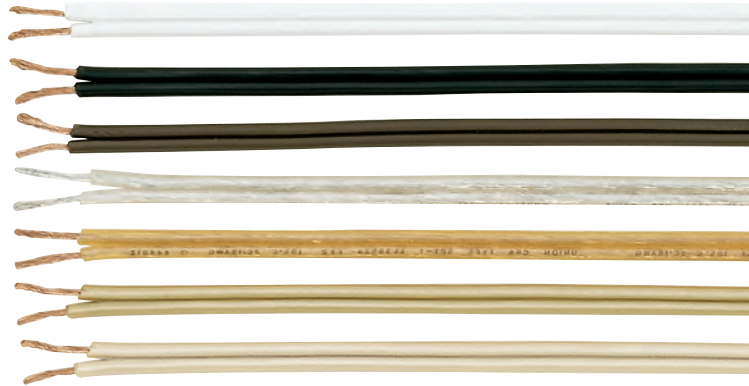

Bulk Wire – Multi Conductor Lamp & Lighting Wire Spools

18/2 SPT-1 105°C, 250 Ft./Spool

- 93-130 White
- 93-132 Black
- 93-131 Brown
- 93-138 Clear Silver
- 93-139 Clear Gold
- 93-140 Metallic Gold
- 93-241 Ivory

10A-300V-1250W MAX
Packing: 8 Spools/Master