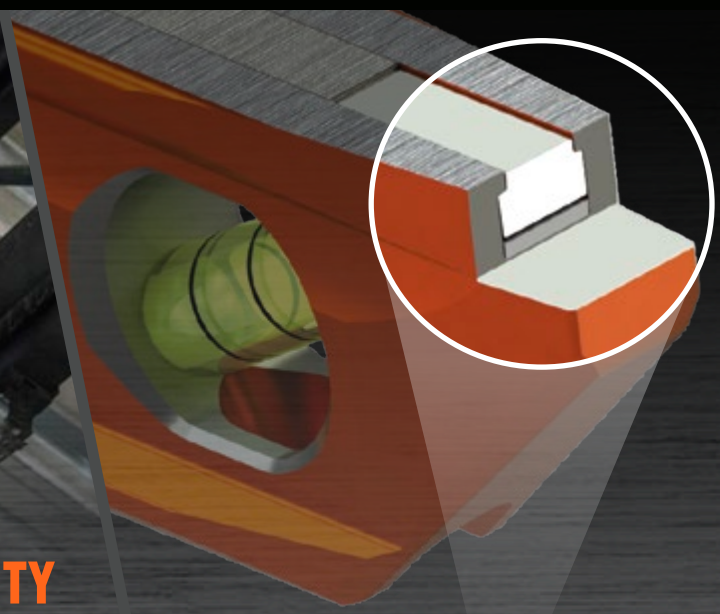

Prevent dog-legs in conduit bends

Unique 3-point attachment to securely hold to conduit

HIGH-VISIBILITY ORANGE
won't get lost on conduit

Patent Pending

MAGNET TRACK

Permanently locks magnets to levels

ULTRA POWERFUL
Rare-Earth Magnets

EASY-TO-READ
vials with top-view windows

LIGHTS UP!

SUPER BRIGHT
HIGH-DEFINITION
LED VIALS

ACCU-BEND™
4-VIAL LEVEL
935AB4V

ACCU-BEND™
1-VIAL LEVEL
(does not include magnets)
935AB1V

Top V-Groove fits contour of pipe

Tapered nose easily slides into pockets and fits in tighter spaces

BILLET ALUMINUM TORPEDO LEVEL
935RB

LIGHTED BILLET TORPEDO LEVEL
935RBLT

ALUMINUM TORPEDO LEVEL

935R

- Tough aluminum frame
- Ultra powerful rare-earth magnets with locking track
- High-visibility orange body

TORPEDO LEVEL

935

- High-visibility orange body
- Strip magnet

Levels available in 6-pack
COUNTER DISPLAYS!*

*935 not available in a display

	Cat No.	UPC 0-92644+	Description	Vials	Magnet	Length	Weight
	935	93500-8	Torpedo Level	Level, 90°, 45°	Strip Magnet	9" (229 mm)	.26 lbs. (118 g)
	935R	93501-5	Aluminum Torpedo Level	Level, 90°, 45°	Ultra Powerful Rare-Earth	9" (229 mm)	.55 lbs. (249 g)
	935RB	93502-2	Billet Aluminum Torpedo Level	Level, 90°, 45°, 30°	Ultra Powerful Rare-Earth	8" (203 mm)	.45 lbs. (204 g)
	935RBLT	93503-9	Lighted Billet Aluminum Torpedo Level	Level, 90°, 45°	Ultra Powerful Rare-Earth	9" (229 mm)	.66 lbs. (299 g)
	935AB1V	93506-0	Accu-Bend™ 1-Vial Level	90°	N/A	2.5" (64 mm)	.15 lbs. (68 g)
	935AB4V	93507-7	Accu-Bend™ 4-Vial Level	Level, 90°, 45°, 30°	Ultra Powerful Rare-Earth	6.25" (159 mm)	.37 lbs. (168 g)