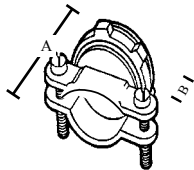

CAT#	A	B	C
120	.814	.44	.92

CAT#	A	B
952	1.03	.42
953	1.20	.57
954	1.32	.64
955	1.32	.60
956	1.55	.71

CAT#	A	B
143R	1.190	.645
144R	1.330	.660
145R	1.470	.740
146R	1.620	.750

CAT#	A	B
441	1.310	.640
442	1.750	.765
444	2.120	.765
445	2.500	.780

## NM CLAMP TYPE CONNECTORS

- NON-WATERTIGHT
- TWO SCREWS

ZINC DIE CAST

TOPAZ CAT #	UPC#	SIZE	FITS CABLE	UNIT CTN	SHIP CASE	WT/ CASE
<b>3/8" NM CABLE</b>						
120	10690	1/2"	NM CABLE FROM 2#14-2 W/GROUND AND 2#12-2 W/GROUND	100	1000	50