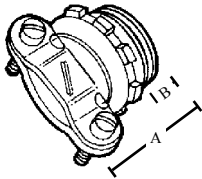

CAT#	A	B	C
120	.814	.44	.92

CAT#	A	B
952	1.03	.42
953	1.20	.57
954	1.32	.64
955	1.32	.60
956	1.55	.71

CAT#	A	B
143R	1.190	.645
144R	1.330	.660
145R	1.470	.740
146R	1.620	.750

CAT#	A	B
441	1.310	.640
442	1.750	.765
444	2.120	.765
445	2.500	.780

## NM CLAMP TYPE CONNECTORS

- NON-WATERTIGHT
- TWO SCREWS

ZINC DIE CAST

TOPAZ CAT #	UPC#	SIZE	FITS CABLE	UNIT CTN	SHIP CASE	WT/ CASE
<b>3/8" NM CABLE</b>						
120	10690	1/2"	NM CABLE FROM 2#14-2 W/GROUND AND 2#12-2 W/GROUND	100	1000	50