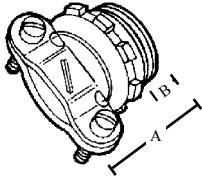

CAT#	A	B	C
120	.814	.44	.92

CAT#	A	B
952	1.03	.42
953	1.20	.57
954	1.32	.64
955	1.32	.60
956	1.55	.71

CAT#	A	B
143R	1.190	.645
144R	1.330	.660
145R	1.470	.740
146R	1.620	.750

CAT#	A	B
441	1.310	.640
442	1.750	.765
444	2.120	.765
445	2.500	.780

NM CLAMP TYPE CONNECTORS

- NON-WATERTIGHT
- TWO SCREWS

ZINC DIE CAST

TOPAZ CAT #	UPC#	SIZE	FITS CABLE	UNIT CTN	SHIP CASE	WT/ CASE
3/8" NM CABLE						
120	10690	1/2"	NM CABLE FROM 2#14-2 W/GROUND AND 2#12-2 W/GROUND	100	1000	50