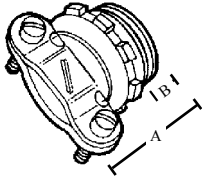

All above take 2 cables

FOR NM & SE CABLE

- ROUND CABLE

143R	10950	1"	SE CABLE 6-3, 4-3, 4-2, 2-2 NM CABLE 12-3, 12-4, 10-3, 10-4 8-3, 8-2, 6-2, 4-2	25	250	37
144R	10960	1 1/4"	SE CABLE 10-2, 8-2, 6-2, 4-2 NM CABLE 8-3, 6-3, 4-3, 2-3	10	100	24
145R	10970	1 1/2"	SE CABLES 3-3, 3-2, 3-1	5	50	34
146R	10980	2"	SE CABLES 3-4/0	5	50	23

NM BOX CONNECTORS

- TWO PIECE CLAMP BUTTERFLY TYPE

STEEL

TOPAZ CAT #	UPC#	SIZE	FITS CABLE	UNIT CTN	SHIP CASE	WT/ CASE
441	13990	3/8" TO 1/2"	2 OR 3#14, 12, 10, 8	100	1000	50
442	14000	3/4" TO 1"	2 OR 3#8, 6, 4	50	500	35
444	14010	1 1/4"	#2/0	25	250	25
445	14020	1 1/2"	#3/0, #4/0	25	250	40

CAT#	A	B	C
120	.814	.44	.92

CAT#	A	B
952	1.03	.42
953	1.20	.57
954	1.32	.64
955	1.32	.60
956	1.55	.71

CAT#	A	B
143R	1.190	.645
144R	1.330	.660
145R	1.470	.740
146R	1.620	.750

CAT#	A	B
441	1.310	.640
442	1.750	.765
444	2.120	.765
445	2.500	.780