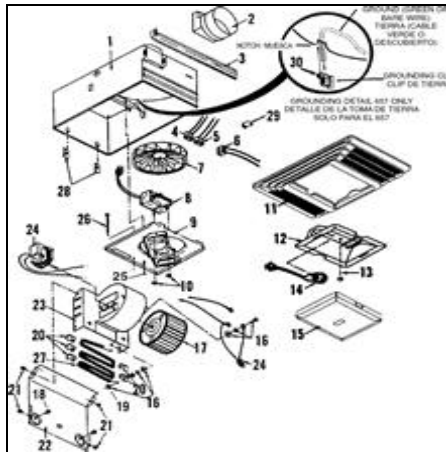

Products Dealer Locator **Shop for Parts** Customer Service About Us

Parts Store ▼  
Search Results

You searched for: 657 Fan/Light

Listed below are the parts available for this model.

**Instructions:** Use the parts explosion image to locate the associated part key number. Select the matching part key from the list below. Then add the desired item to your shopping cart by selecting "Add to Cart" or Search Again to locate parts for a different model.