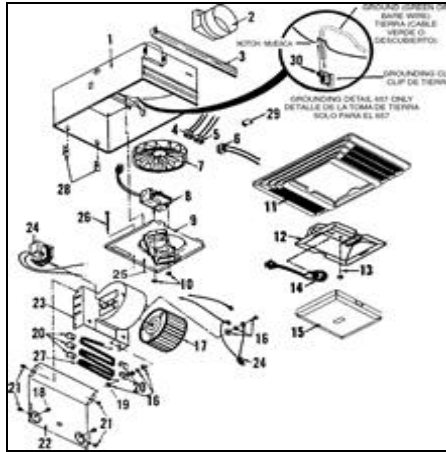

Close Window

Products Dealer Locator **Shop for Parts** Customer Service About Us

Parts Store ▾
Search Results

You searched for: 657 Fan/Light

Listed below are the parts available for this model.

Instructions: Use the parts explosion image to locate the associated part key number. Select the matching part key from the list below. Then add the desired item to your shopping cart by selecting "Add to Cart" or Search Again to locate parts for a different model.