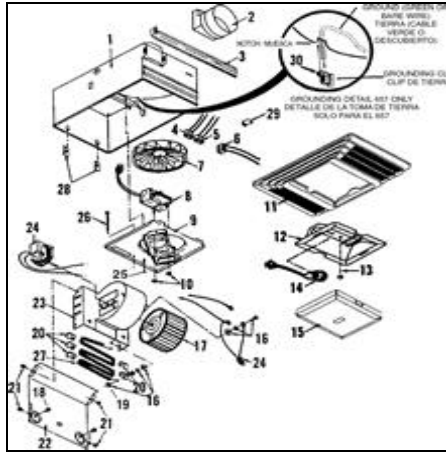

Products Dealer Locator **Shop for Parts** Customer Service About Us

Parts Store ▼
Search Results

You searched for: 657 Fan/Light

Listed below are the parts available for this model.

Instructions: Use the parts explosion image to locate the associated part key number. Select the matching part key from the list below. Then add the desired item to your shopping cart by selecting "Add to Cart" or Search Again to locate parts for a different model.