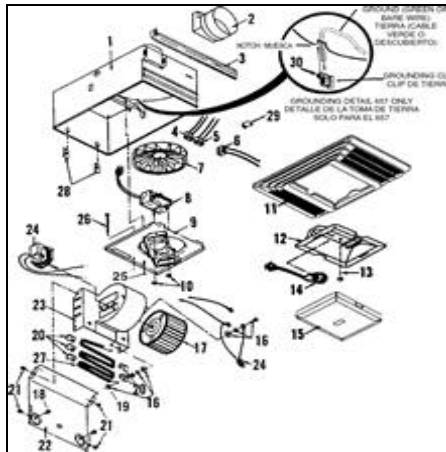

Products Dealer Locator **Shop for Parts** Customer Service About Us

Parts Store ▼
Search Results

You searched for: 657 Fan/Light

Listed below are the parts available for this model.

Instructions: Use the parts explosion image to locate the associated part key number. Select the matching part key from the list below. Then add the desired item to your shopping cart by selecting "Add to Cart" or [Search Again](#) to locate parts for a different model.

Assemblies
Save time and money by purchasing Broan Parts Assembly packs. Assembly packs include several related replacement parts in one convenient package.

Part Key	Part Number	Description	Unit Price	Desired Quantity
	97004096B	Reflector Assembly With Socket - 657-A, (Includes Key Nos. 12 & 14)	Price: \$15.68	Qty: <input type="text" value="0"/>
	97005011	Fan Assembly - (Includes Key Nos. 7,8,9,10 & 26)	Price: \$55.08	Qty: <input type="text" value="0"/>
	97005318	Grille Screw/Stud with Acorn Nut Includes Key Nos. 13 & 26)	Price: \$2.28	Qty: <input type="text" value="0"/>
	97013662	Grille & Lens - Fits all units that have lights (Includes Key Nos. 11 & 15)	Price: \$31.94	Qty: <input type="text" value="0"/>
	97014212C	Reflector Assembly With Socket - 657-B,C (Includes Key Nos. 12 & 14)	Price: \$6.30	Qty: <input type="text" value="0"/>
1	97007543	Housing	Price: \$44.46	Qty: <input type="text" value="0"/>
2	97014185	4" Damper/Duct Connector	Price: \$4.26	Qty: <input type="text" value="0"/>
3	98003036	Mounting Bracket - 4 Required	Price: \$0.98	Qty: <input type="text" value="0"/>