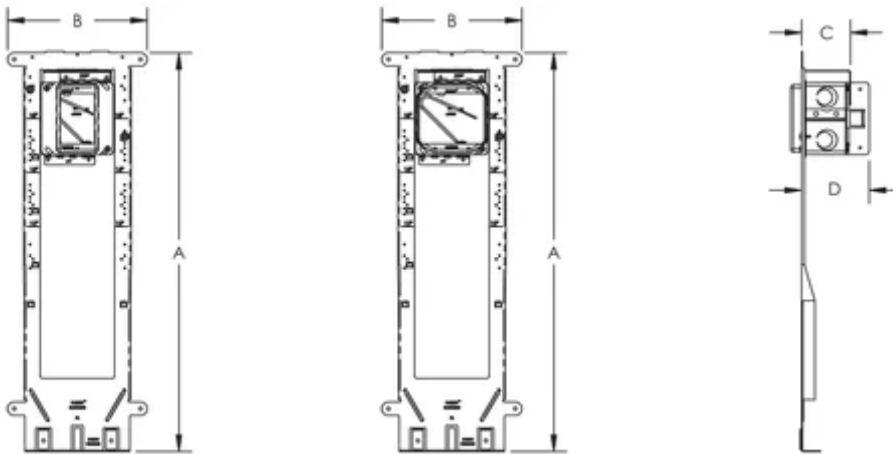

Box Volume: 32.8in<sup>3</sup>

Drywall Thickness: 5/8"

Depth (D): 3 5/8"

A: 22 3/16"

B: 7 3/4"

C: 2 11/16"

## DIAGRAMS

---