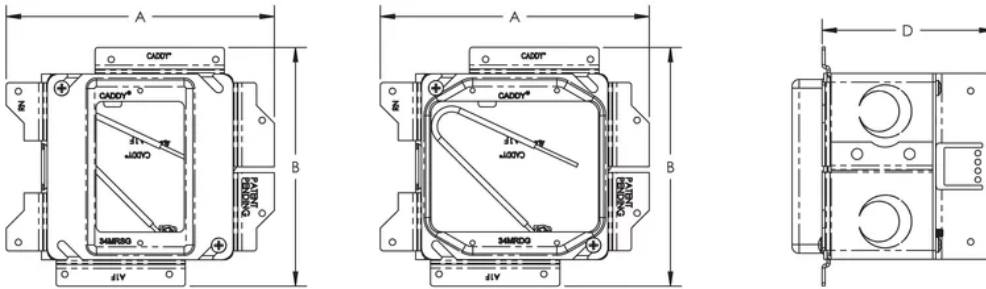

NVENT CADDY ALL-IN-ONE STUD-MOUNTED WITH REMOVABLE MUD RING, 1 GANG, W/GROUND, 5/8" DRYWALL, 3 5/8"

CATALOG NUMBER

A1SF1G

CERTIFICATIONS

FEATURES

Removable mud ring provides front access to the interior of the box

Box remains fixed in place when mud ring is removed

Includes multiple knockouts on each side of the box

Assemblies keyed for precise alignment when installed on both sides of a stud

PRODUCT ATTRIBUTES

Material: Steel

Finish: Pregalvanized

Knockout Sizes: (8) 1/2", 3/4"

Gang: 1

Ground Wire Included: Yes

Back Plate Pre-assembled: Yes

Box Volume: 32.8in³

Drywall Thickness: 5/8"

Depth (D): 3 5/8"

A: 5 3/4"

B: 5 1/8"

ADDITIONAL PRODUCT DETAILS

Ground wire pigtail is 10".

DIAGRAMS

WARNING

nVent products shall be installed and used only as indicated in nVent's product instruction sheets and training materials. Instruction sheets are available at www.nvent.com and from your nVent customer service representative. Improper installation, misuse, misapplication or other failure to completely follow nVent's instructions and warnings may cause product malfunction, property damage, serious bodily injury and death and/or void your warranty.