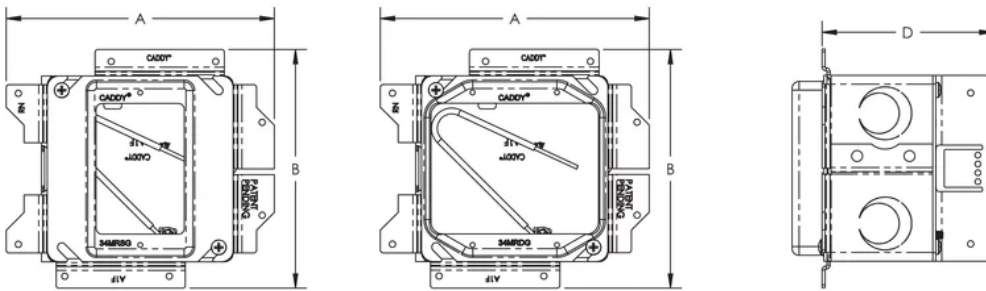

Box remains fixed in place when mud ring is removed

Includes multiple knockouts on each side of the box

Assemblies keyed for precise alignment when installed on both sides of a stud

PRODUCT ATTRIBUTES

Material: Steel

Finish: Pregalvanized

Knockout Sizes: (8) 1/2", 3/4"

Gang: 1

Ground Wire Included: Yes

Back Plate Pre-assembled: Yes

Box Volume: 32.8in³

Drywall Thickness: 5/8"

Depth (D): 3 5/8"

A: 5 3/4"

B: 5 1/8"

ADDITIONAL PRODUCT DETAILS

Ground wire pigtail is 10".

DIAGRAMS

WARNING

nVent products shall be installed and used only as indicated in nVent's product instruction sheets and training materials. Instruction sheets are available at www.nvent.com and from your nVent customer service representative. Improper installation, misuse, misapplication or other failure to completely follow nVent's instructions and warnings may cause product malfunction, property damage, serious bodily injury and death and/or void your warranty.