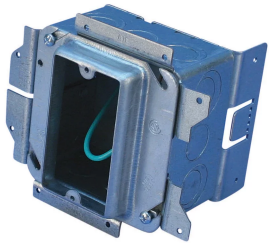

NVENT CADDY ALL-IN-ONE STUD-MOUNTED WITH REMOVABLE MUD RING, 1 GANG, W/GROUND, 5/8" DRYWALL, 3 5/8"

CATALOG NUMBER

A1SF1G

CERTIFICATIONS

FEATURES

Removable mud ring provides front access to the interior of the box

Box remains fixed in place when mud ring is removed

Includes multiple knockouts on each side of the box

Assemblies keyed for precise alignment when installed on both sides of a stud

PRODUCT ATTRIBUTES

Material: Steel

Finish: Pregalvanized

Knockout Sizes: (8) 1/2", 3/4"

Gang: 1

Ground Wire Included: Yes

Back Plate Pre-assembled: Yes

Box Volume: 32.8 in³

Drywall Thickness: 5/8"

Depth (D): 3 5/8"