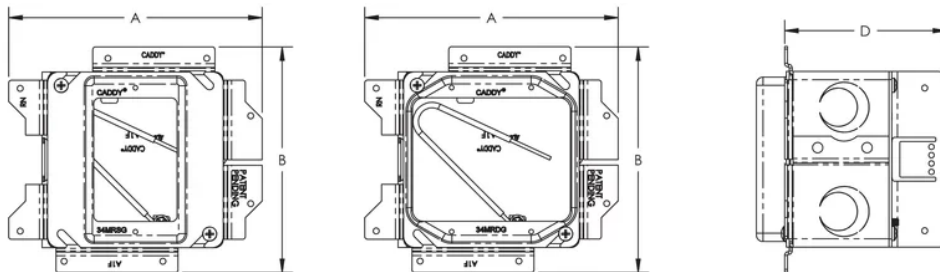

Box remains fixed in place when mud ring is removed

Includes multiple knockouts on each side of the box

Assemblies keyed for precise alignment when installed on both sides of a stud

PRODUCT ATTRIBUTES

Material: Steel

Finish: Pregalvanized

Knockout Sizes: (8) 1/2", 3/4"

Gang: 1

Ground Wire Included: Yes

Back Plate Pre-assembled: Yes

Box Volume: 32.8 in³

Drywall Thickness: 5/8"

Depth (D): 3 5/8"

A: 5 3/4"

B: 5 1/8"

ADDITIONAL PRODUCT DETAILS

Ground wire pigtail is 10".

DIAGRAMS

WARNING

nVent products shall be installed and used only as indicated in nVent's product instruction sheets and training materials. Instruction sheets are available at www.nvent.com and from your nVent customer service representative. Improper installation, misuse, misapplication or other failure to completely follow nVent's instructions and warnings may cause product malfunction, property damage, serious bodily injury and death and/or void your warranty.