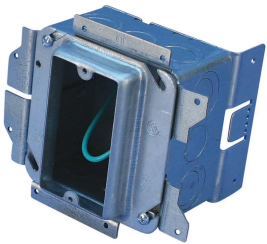

NVENT CADDY ALL-IN-ONE STUD-MOUNTED WITH REMOVABLE MUD RING, 1 GANG, W/GROUND, 5/8" DRYWALL, 3 5/8"

CATALOG NUMBER

A1SF1G

CERTIFICATIONS

FEATURES

Removable mud ring provides front access to the interior of the box

Box remains fixed in place when mud ring is removed

Includes multiple knockouts on each side of the box

Assemblies keyed for precise alignment when installed on both sides of a stud

PRODUCT ATTRIBUTES

Material: Steel

Finish: Pregalvanized

Knockout Sizes: (8) 1/2", 3/4"

Gang: 1

Ground Wire Included: Yes

Back Plate Pre-assembled: Yes

Box Volume: 32.8in³

Drywall Thickness: 5/8"

Depth (D): 3 5/8"