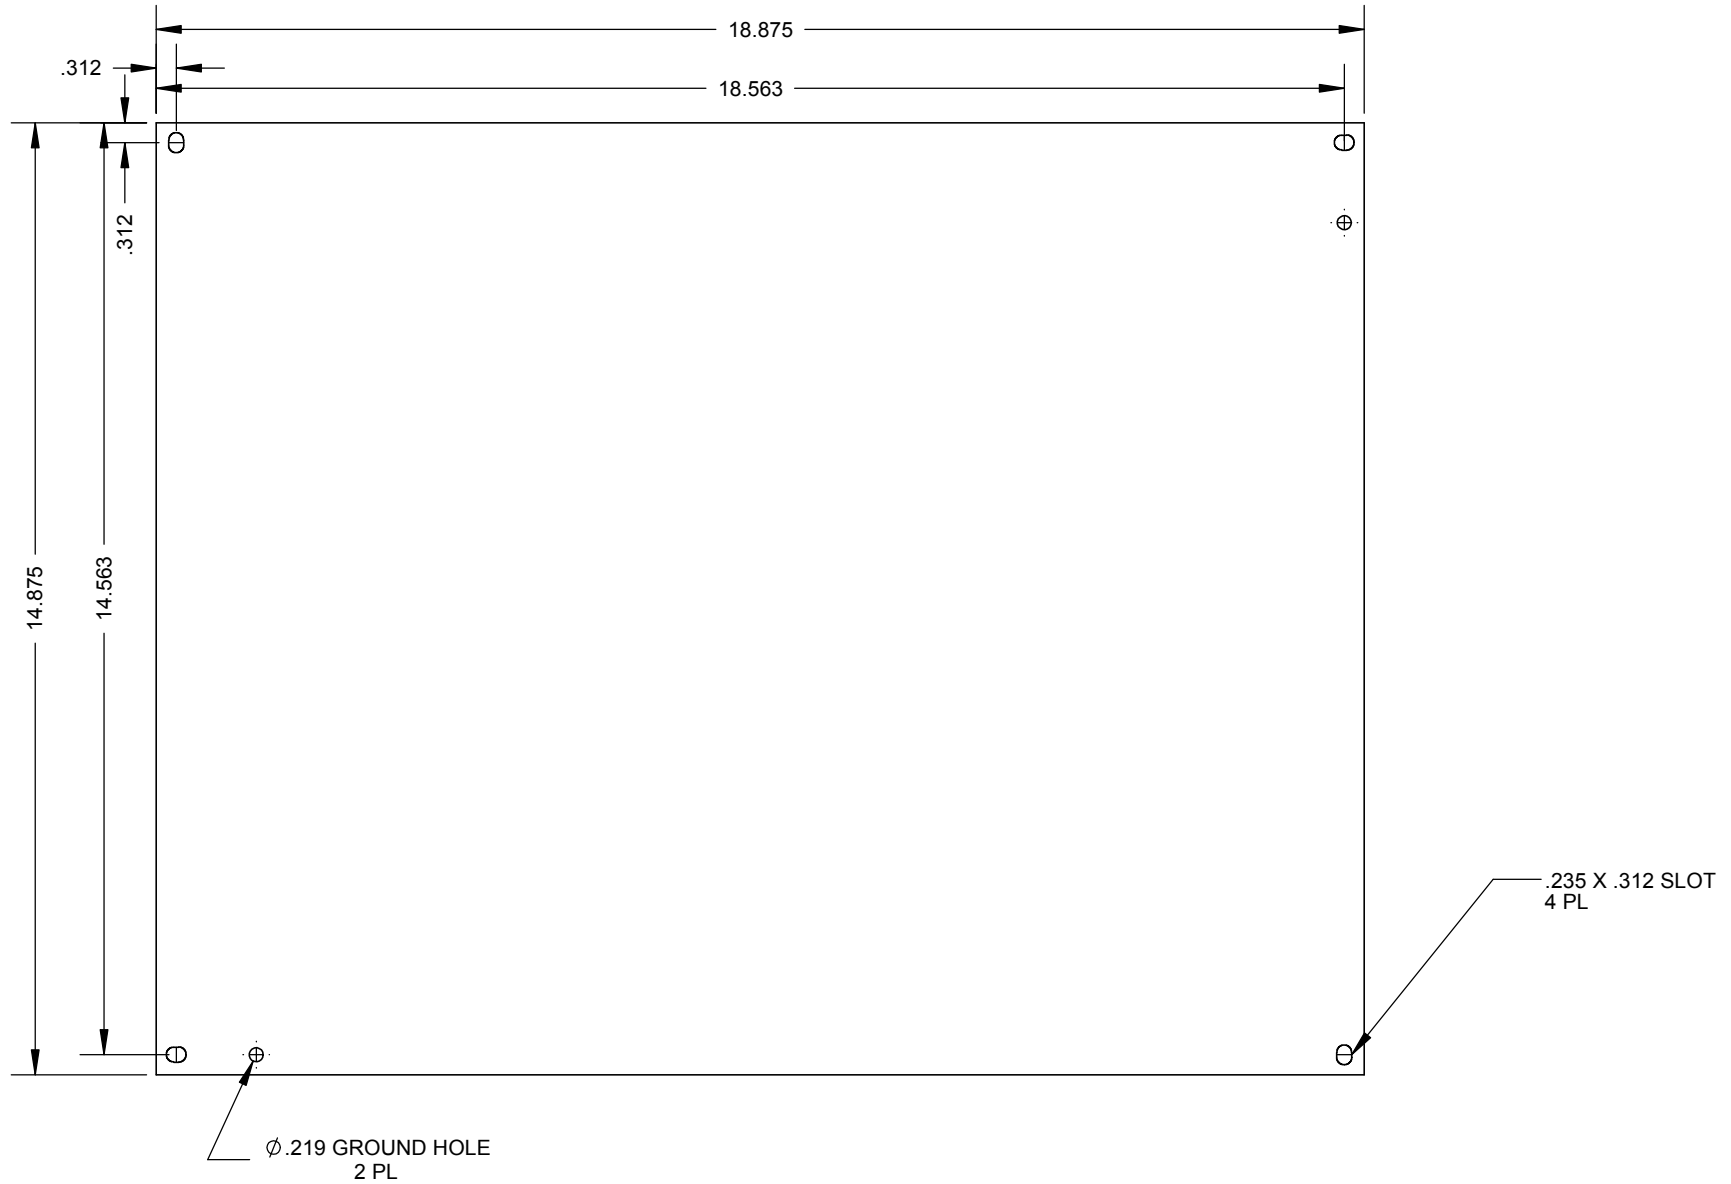

Material:	16GA. GALV.	MILBANK General Offices: Kansas City, MO ENERGY AT WORK		
Finish:	PAINTED WHITE			
Tolerances: Unless Specified Otherwise X.X ±.1 X.XX ±.03 X.XXX ±.015 X° ±2°		Title: BACK PANEL JIC & LC1 ENCLOSURE Catalog No.: A-2016SBP Ref: Drawing No.: 1004022		
Scale:	NTS	Third Angle Projection		
Drawn By:	AJS	Checked By: Approved By: Date: 7/16/14		
**	7/16/14	FIRST RELEASE	AJS	Sheet 1 of 1