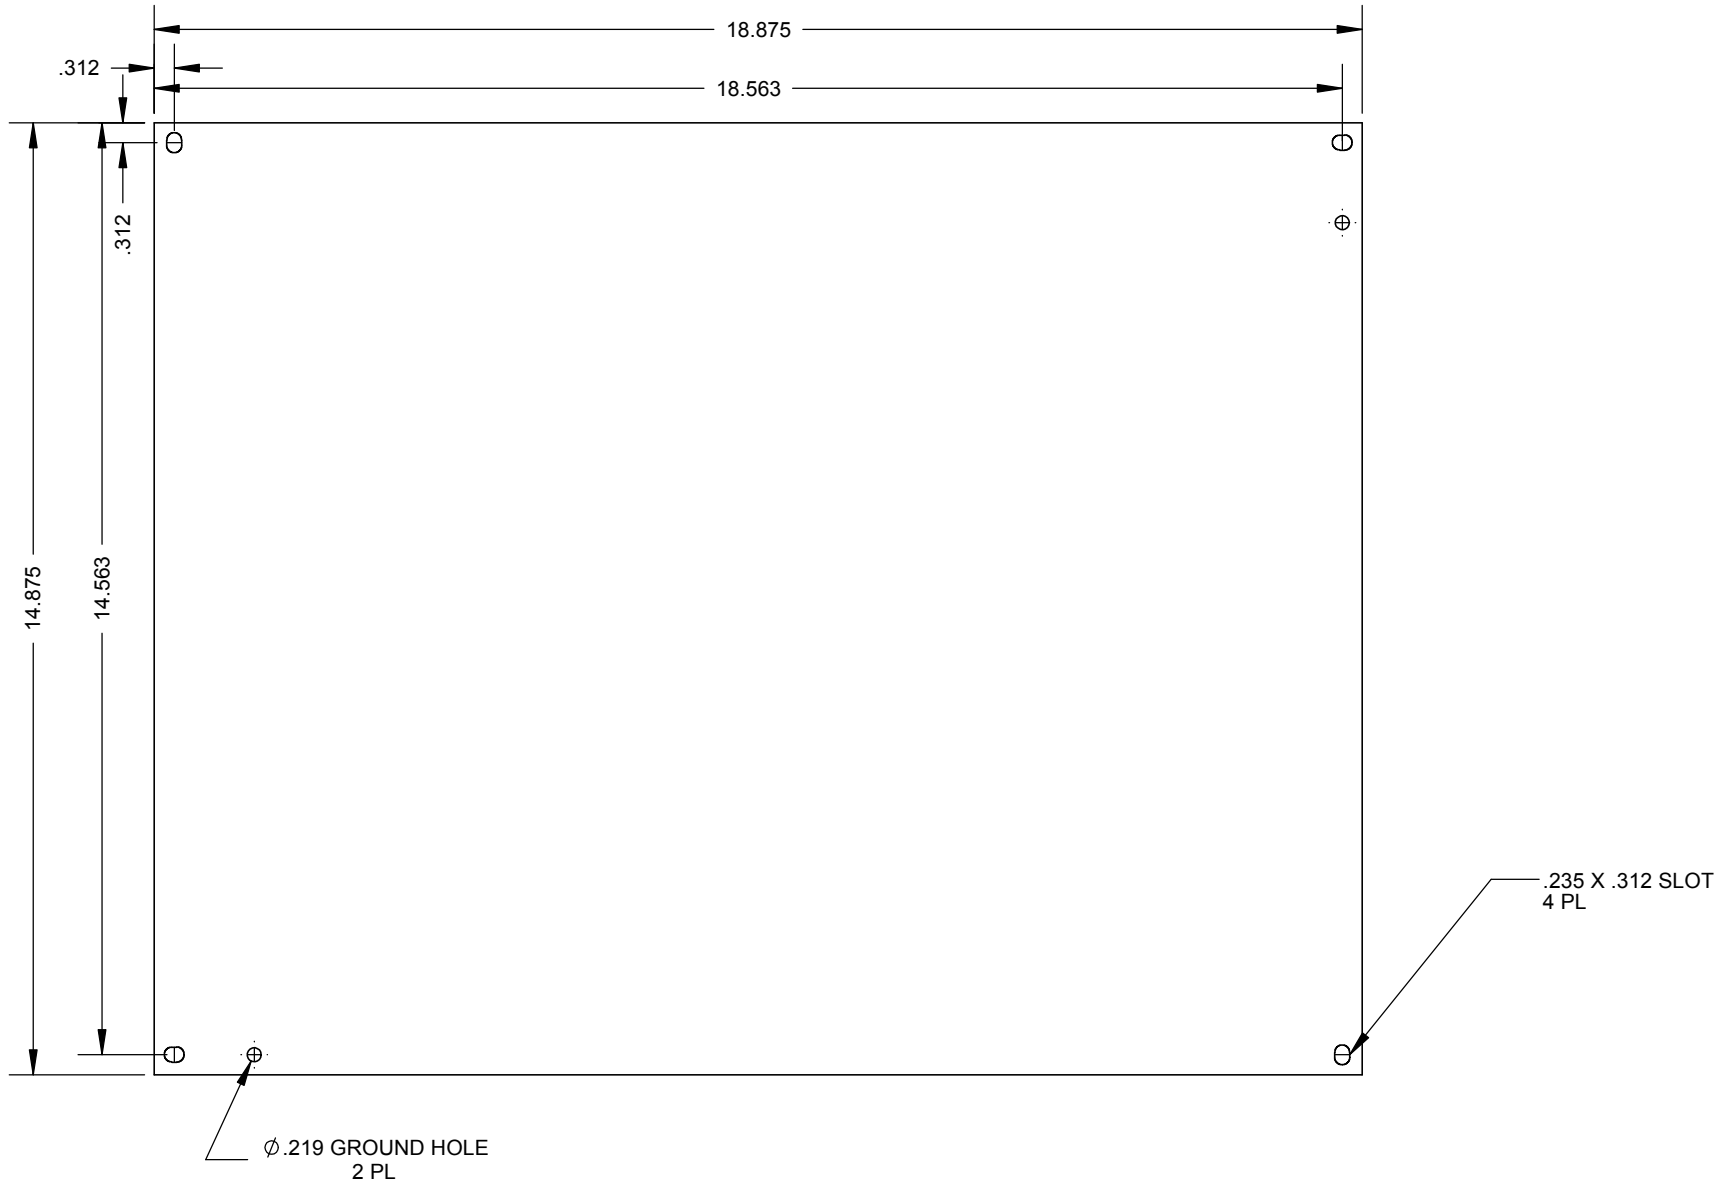

Material:	16GA. GALV.	MILBANK General Offices: Kansas City, MO	
Finish:	PAINTED WHITE	Title:	BACK PANEL JIC & LC1 ENCLOSURE
Tolerances: Unless Specified Otherwise X.X ±.1 X.XX ±.03 X.XXX ±.015 X° ±2°		Catalog No.:	A-2016SBP
Third Angle Projection		Ref:	
Scale:	NTS	Checked By:	
Drawn By:	AJS	Approved By:	
		Drawing No.:	1004022
		Date:	7/16/14
		Sheet	1 of 1

**	7/16/14	FIRST RELEASE	AJS