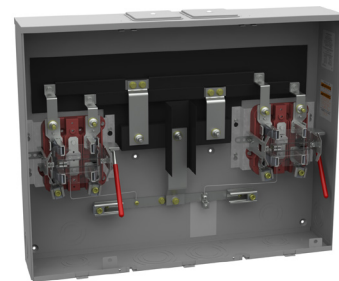

U2872-XT-5T9