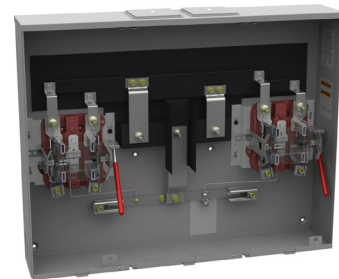

U2872-XT-5T9