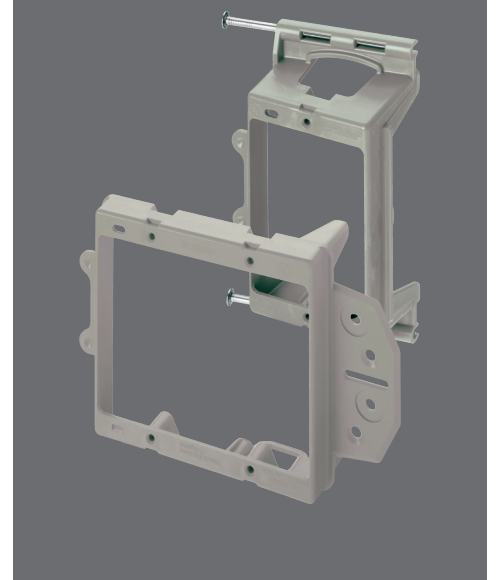

Mud Rings

LEGRAND HAS EVERYTHING YOU NEED...

The On-Q line of low voltage brackets and mud rings are durably crafted for easy alignment and visibility. Designed with spacious openings and

stabilizer tabs, they keep wire-pulling simple whether for retrofit or new construction jobs. Available in single, double, and triple-gang models.

FEATURES

- Spacious opening accommodates large devices and facilitates wiring process
- Reliable, side stabilizer tabs keep it aligned with the stud
- Rigid plastic retains shape for ease of alignment during installation

Associated Skus:

- **AC1009-01** Single Gang LV Bracket with Nail (New Construction)

- **AC1009-02** Double Gang LV Bracket, Face Mount (New Construction)

- **AC1009-11** Single Gang LV Bracket, Face Mount (New Construction)

- **AC1010-01** Single Gang, LV Bracket (Retrofit)

- **AC1010-02** Double Gang, LV Bracket (Retrofit)

- **AC1010-03** Triple Gang, LV Bracket (Retrofit)