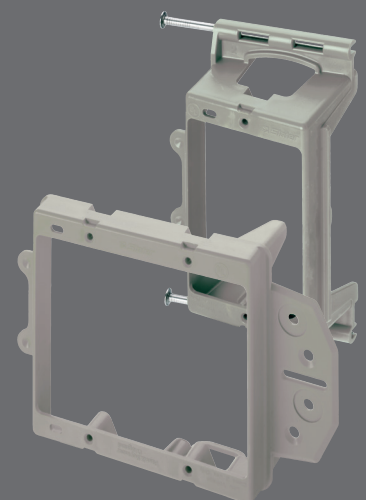

FEATURES

- Spacious opening accommodates large devices and facilitates wiring process
- Reliable, side stabilizer tabs keep it aligned with the stud
- Rigid plastic retains shape for ease of alignment during installation

Associated Skus:

- **AC1009-01** Single Gang LV Bracket with Nail (New Construction)

- **AC1009-02** Double Gang LV Bracket, Face Mount (New Construction)

- **AC1009-11** Single Gang LV Bracket, Face Mount (New Construction)

- **AC1010-01** Single Gang, LV Bracket (Retrofit)

- **AC1010-02** Double Gang, LV Bracket (Retrofit)

- **AC1010-03** Triple Gang, LV Bracket (Retrofit)

Mud Rings

LEGRAND HAS EVERYTHING YOU NEED...

The On-Q line of low voltage brackets and mud rings are durably crafted for easy alignment and visibility. Designed with spacious openings and

stabilizer tabs, they keep wire-pulling simple whether for retrofit or new construction jobs. Available in single, double, and triple-gang models.

FEATURES

- Spacious opening accommodates large devices and facilitates wiring process
- Reliable, side stabilizer tabs keep it aligned with the stud
- Rigid plastic retains shape for ease of alignment during installation