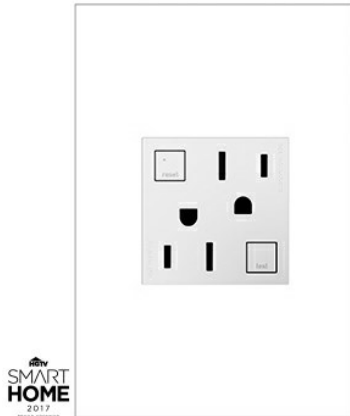

GFCI OUTLET, 15A, WHITE

AGFTR2152W4 | [adorne](#)

FEATURES & BENEFITS

USAGE

Perfect for upgrading the look of a standard GFCI outlet in your kitchen, bathroom, or outdoor space. GFCIs protect you from serious injury due to electric shock. They are required by National Electrical Code in kitchens, bathrooms, and outdoor locations.

This item performs an automatic test every three seconds —preventing the unsafe condition of power without protection.

With SafeLock Protection, power to the outlet will be disconnected if components are damaged and protection is lost.

The stylish adorne Standard GFCI Outlet features two plugs and a classic look.

With adorne's patented shutter system, plugs are tamper-resistant to keep children protected.

This item is also available in a 20A option.

This item is also available in [magnesium](#).

*HGTV, HGTV Smart Home, HGTV Smart Home Giveaway and their associated logos are trademarks of Scripps Network, LLC. Used with permission, all rights reserved.

GETTING STARTED

- Time to install: 15 minutes or less.
- Fits existing electrical box and does not require new wires for typical installation.
- Innovative snap-in system ensures easy installation.
- This item requires an adorne Wall Plate. [Shop now](#) to choose from dozens of finishes including a variety of luxurious metals, or order in your own custom finish.

SPECIFICATIONS

GENERAL INFO

Color: White

LISTING AGENCIES/THIRD PARTY CERTIFICATIONS

UL Standard: Yes

DIMENSIONS

Depth (US): 1.82"