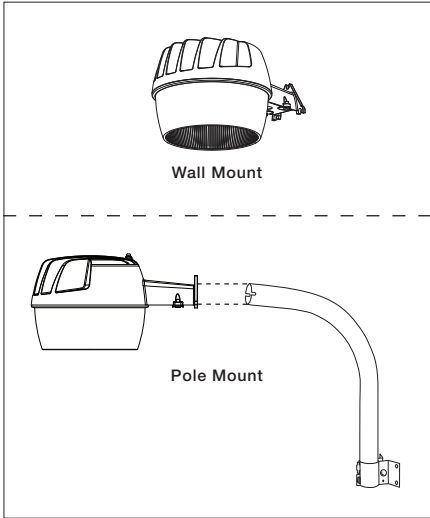

## LED AREA AND WALL LIGHT

## DIMENSIONS

Front View

Mounting Arm Cross-Section

Side View

Innovation you can rely on™

Sustainable Design