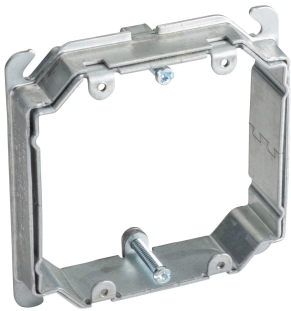

ADJUSTABLE MUD RING, 2 GANG, 5/8"–1 1/2" DRYWALL

CATALOG NUMBER

AMR1024DG

CERTIFICATIONS

FEATURES

Adjustable mud ring accommodates various thicknesses of drywall

Can be adjusted after the installation of drywall

PRODUCT ATTRIBUTES

Material: Steel

Finish: Pregalvanized

Gang: 2

Box Size: 4

Drywall Thickness: 5/8" - 1 1/2"

WARNING

nVent products shall be installed and used only as indicated in nVent's product instruction sheets and training materials. Instruction sheets are available at www.nvent.com and from your nVent customer service representative. Improper installation, misuse, misapplication or other failure to completely follow nVent's instructions and warnings may cause product malfunction, property damage, serious bodily injury and death and/or void your warranty.