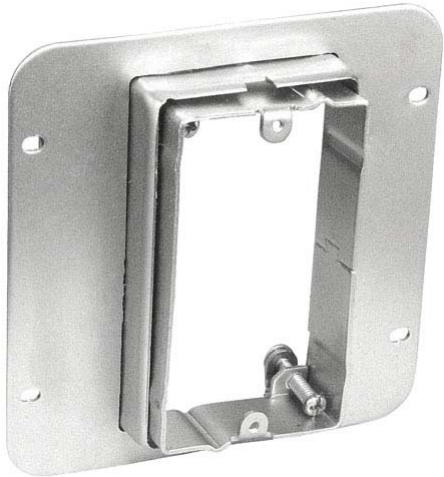

Stock #: AMR111B

Product Description:

Garvin Industries 4-11/16" Square One Gang Adjustable Depth Device Rings are used to add One power outlet or low voltage device to existing box when finished wall thickness is unknown and may range from 3/4" to 1-1/2" thick tile, plaster or drywall.