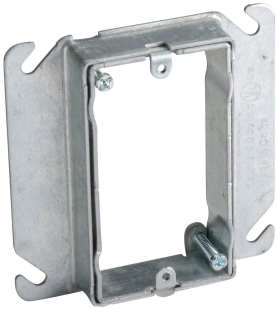

ADJUSTABLE MUD RING, 1 GANG, 3/4"–1 1/2" DRYWALL

CATALOG NUMBER

AMR1224SG

CERTIFICATIONS

FEATURES

Adjustable mud ring accommodates various thicknesses of drywall

Can be adjusted after the installation of drywall

PRODUCT ATTRIBUTES

Material: Steel

Finish: Pregalvanized

Gang: 1

Box Size: 4"

Drywall Thickness: 3/4" - 1 1/2"

WARNING

nVent products shall be installed and used only as indicated in nVent's product instruction sheets and training materials. Instruction sheets are available at www.nvent.com and from your nVent customer service representative. Improper installation, misuse, misapplication or other failure to completely follow nVent's instructions and warnings may cause product malfunction, property damage, serious bodily injury and death and/or void your warranty.

AMR1224SG

CERTIFICATIONS

FEATURES

Adjustable mud ring accommodates various thicknesses of drywall

Can be adjusted after the installation of drywall

PRODUCT ATTRIBUTES

Material: Steel

Finish: Pregalvanized