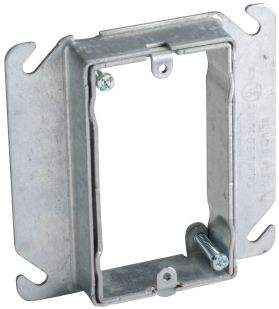

PRODUCT ATTRIBUTES

Material: Steel

Finish: Pregalvanized

Gang: 1

Box Size: 4"

Drywall Thickness: 3/4" - 1 1/2"

WARNING

nVent products shall be installed and used only as indicated in nVent's product instruction sheets and training materials. Instruction sheets are available at www.nvent.com and from your nVent customer service representative. Improper installation, misuse, misapplication or other failure to completely follow nVent's instructions and warnings may cause product malfunction, property damage, serious bodily injury and death and/or void your warranty.

APAC
Shanghai:
+ 86 21 2412 1618/19
Sydney:
+61 2 9751 8500

Our powerful portfolio of brands:
nVent.com CADDY ERICO HOFFMAN RAYCHEM SCHROFF
TRACER

ADJUSTABLE MUD RING, 1 GANG, 3/4"–1 1/2" DRYWALL

CATALOG NUMBER

AMR1224SG

CERTIFICATIONS

FEATURES

Adjustable mud ring accommodates various thicknesses of drywall

Can be adjusted after the installation of drywall

PRODUCT ATTRIBUTES

Material: Steel

Finish: Pregalvanized

Gang: 1

Box Size: 4"

Drywall Thickness: 3/4" - 1 1/2"

WARNING

nVent products shall be installed and used only as indicated in nVent's product instruction sheets and training materials. Instruction sheets are available at www.nvent.com and from your nVent customer service representative. Improper installation, misuse, misapplication or other failure to completely follow nVent's instructions and warnings may cause product malfunction, property damage, serious bodily injury and death and/or void your warranty.