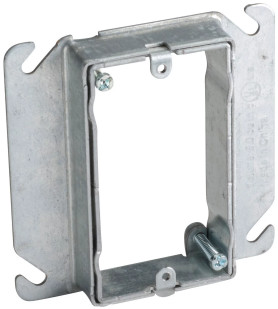

PRODUCT ATTRIBUTES

Material: Steel

Finish: Pregalvanized

Gang: 1

Box Size: 4"

Drywall Thickness: 3/4" - 1 1/2"

WARNING

nVent products shall be installed and used only as indicated in nVent's product instruction sheets and training materials. Instruction sheets are available at www.nvent.com and from your nVent customer service representative. Improper installation, misuse, misapplication or other failure to completely follow nVent's instructions and warnings may cause product malfunction, property damage, serious bodily injury and death and/or void your warranty.

APAC
Shanghai:
+ 86 21 2412 1618/19
Sydney:
+61 2 9751 8500

Our powerful portfolio of brands:
nVent.com CADDY ERICO HOFFMAN RAYCHEM SCHROFF
TRACER

ADJUSTABLE MUD RING, 1 GANG, 3/4"–1 1/2" DRYWALL

CATALOG NUMBER

AMR1224SG

CERTIFICATIONS

FEATURES

Adjustable mud ring accommodates various thicknesses of drywall

Can be adjusted after the installation of drywall

PRODUCT ATTRIBUTES

Material: Steel

Finish: Pregalvanized

Gang: 1

Box Size: 4"

Drywall Thickness: 3/4" - 1 1/2"

WARNING

nVent products shall be installed and used only as indicated in nVent's product instruction sheets and training materials. Instruction sheets are available at www.nvent.com and from your nVent customer service representative. Improper installation, misuse, misapplication or other failure to completely follow nVent's instructions and warnings may cause product malfunction, property damage, serious bodily injury and death and/or void your warranty.