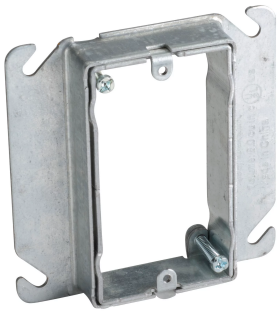

ADJUSTABLE MUD RING, 1 GANG, 3/4"–1 1/2" DRYWALL

CATALOG NUMBER

AMR1224SG

CERTIFICATIONS

FEATURES

Adjustable mud ring accommodates various thicknesses of drywall

Can be adjusted after the installation of drywall

PRODUCT ATTRIBUTES

Material: Steel

Finish: Pregalvanized

Gang: 1

Box Size: 4

Drywall Thickness: 3/4" - 1 1/2"

WARNING

nVent products shall be installed and used only as indicated in nVent's product instruction sheets and training materials. Instruction sheets are available at www.nvent.com and from your nVent customer service representative. Improper installation, misuse, misapplication or other failure to completely follow nVent's instructions and warnings may cause product malfunction, property damage, serious bodily injury and death and/or void your warranty.