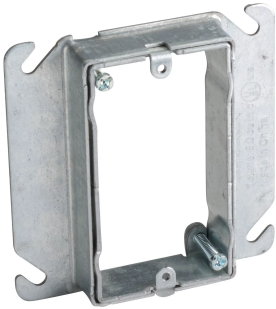

ADJUSTABLE MUD RING, 1 GANG, 3/4"–1 1/2" DRYWALL

CATALOG NUMBER

AMR1224SG

CERTIFICATIONS

FEATURES

Adjustable mud ring accommodates various thicknesses of drywall

Can be adjusted after the installation of drywall

PRODUCT ATTRIBUTES

Material: Steel

Finish: Pregalvanized

Gang: 1

Box Size: 4"

Drywall Thickness: 3/4" - 1 1/2"

WARNING

nVent products shall be installed and used only as indicated in nVent's product instruction sheets and training materials. Instruction sheets are available at www.nvent.com and from your nVent customer service representative. Improper installation, misuse, misapplication or other failure to completely follow nVent's instructions and warnings may cause product malfunction, property damage, serious bodily injury and death and/or void your warranty.