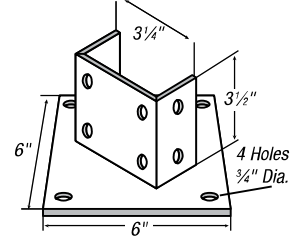

Fittings and Brackets

Post Bases

Metal Framing & Cable Tray — Superstrut® Metal Framing System

CAT. NO. AP-231

CAT. NO. AP-232

CAT. NO. AP-234

CAT. NO. AP-235

CAT. NO. AP-231FL