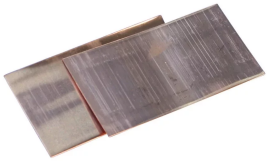

COPPER SHIM, 1.5" X 3"

CATALOG NUMBER

B140A

FEATURES

Wrapped around the cable until the diameter is about the same as the cable opening in the mold

PRODUCT ATTRIBUTES

Material: Copper

Length (L): 1 1/2"

Width (W): 3"

Thickness (T): 0.01"