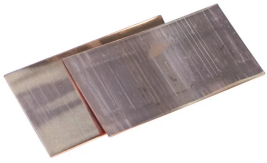

## COPPER SHIM, 1.5" X 3"

### FEATURES

---

Wrapped around the cable until the diameter is about the same as the cable opening in the mold

### PRODUCT ATTRIBUTES

---

Material: Copper

Length (L): 1 1/2"

Width (W): 3"

Thickness (T): 0.01"