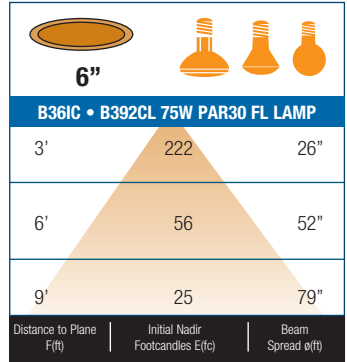

BEAM DIA. MEASURED AT 50% OF NADIR F.C.

FEATURES

- Thermally Protected IC housing.
- The socket bracket is specially designed to swivel and rotate so the lamp could be aligned properly. The lamp will aim straight down regardless of the ceiling pitch.
- Adjustable socket bracket with a slope indicator provides consistent lamp alignment and setup.
- Wire through junction box.
- Preinstalled adjustable bar hanger.
- Dependable, favorable design and effortless installation.
- 7-1/2" height allows use in 2" x 8" joist construction.
- Preinstalled socket cap provides electrical contact protection against dust, paint and over spray.

OPTIONS

AIR-SHUT

- Gasket to prevent air flow from heated or air conditioned spaces.
- Meets all national air flow requirements.

BAFFLE	REFLECTOR	TRIM/RING
W White	CL Chrome	WH White
P Black	RG Gold	BK Black
SN Satin Nickel	W White	SN Satin Nickel
CP Copper	MB Black	CP Copper
BZ Bronze	BZ Bronze	CH Chrome
	CP Copper	PB Polish Brass
	SN Satin Nickel	BZ Bronze
	SHZ Satin Haze