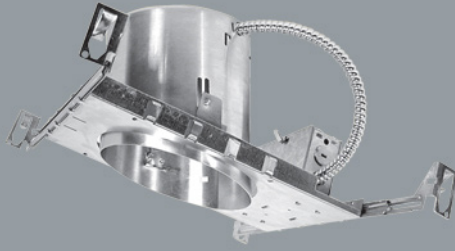

B36IC

6" Slope IC Housing

LAMP WATTAGE: (1) MAXIMUM 75W R/PAR30, 60W A19, 65W BR30

DESIGNED FOR 2" X 8" JOIST CONSTRUCTION