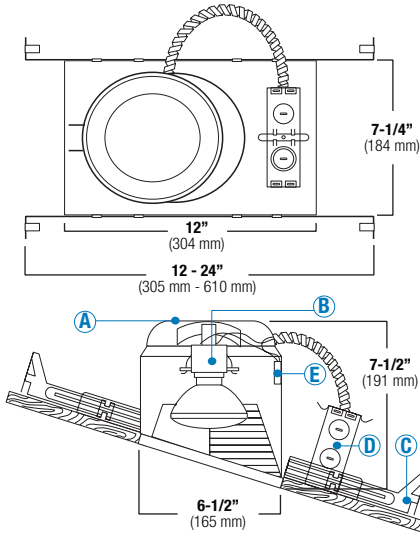

ITEM SELECTOR: (Please check the boxes below for the option desired)

TYPE	AIR-SHUT	TRIM TYPE	BAFFLE	REFLECTOR	TRIM/RING
B36IC	☐ AT	☐ B391 ☐ B392 ☐ B602 ☐ B646 ☐ B663 ☐ B673 ☐ B601 ☐ B601L ☐ B605 ☐ B605L	☐ W ☐ P ☐ SN ☐ CP ☐ BZ	☐ CL ☐ RG ☐ W ☐ MB ☐ BZ ☐ CP ☐ SN ☐ SHZ	☐ WH ☐ BK ☐ SN ☐ CP ☐ CH ☐ PB ☐ BZ

Specifications:

B36IC

AIR-SHUT   OPTION   TRIM TYPE   BAFFLE   REFLECTOR   TRIM/RING   GLASS

Sample of Catalog Number: B36IC-AT-B391-W-WH

Submittal form is available @ www.iuseelite.com
Tel: 323-888-1973 • Fax: 323-888-1977

Specifications and Dimensions subject to change without notice.

REV: ELITE LIGHTING-SPEC-06-05-2018

Catalog Number:

Project Name:

Note:

Type:

DESCRIPTION

New construction, thermally protected, IC rated specification grade recessed housing. Designed for sloped ceiling applications where the ceiling pitch ranges from 2/12 to 6/12. Accommodates up to 75W PAR30, R30 lamps, 60W A19 lamps and 65W BR30 lamps. Furnished with preinstalled adjustable bar hangers. Junction box is provided with four 1/2" KOs, one 3/4" KO and four Romex knockouts with strain relief.

SPECIFICATION

A. HOUSING - Die-formed all aluminum construction for maximum heat dissipation and rust protection. Adjusts vertically in plaster frame to accommodate 1/2" to 1-3/8" ceilings.

B. SOCKET - Medium base screw shell porcelain socket preinstalled on a mounting bracket is specially designed to swivel and rotate so the lamp could be aligned properly. The lamp will aim straight down regardless of the ceiling pitch.

C. BAR HANGERS - Preinstalled bar hangers allow housing to be positioned and locked at any point within a 24" joist span and can be shortened for 12" joists. Integral bar hanger nailers are designed to be hammered directly into the joist without additional nails or screws and makes installation fast and accurate. Bar hangers can fit onto T-Bar spline with additional slots and holes for special mounting methods if necessary.

D. JUNCTION BOX - through-branch circuit wiring and has four 1/2" KOs, one 3/4" KO and four Romex knockouts with true pry-out slots and strain clamps.

E. THERMAL PROTECTION - Standard thermal protection device guards against improper installation, over-lamping and misuse of insulation material.