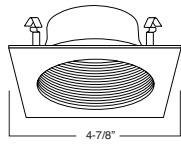

4 INCH INCANDESCENT TRIMS

**B471CP-WH**  
Square Phenolic/Metal Stepped Baffle

**BAFFLE:**  
W, P, SN, CP, BZ

**TRIM:**  
WH, BK, SN, CP, CH,  
PB, BZ

**PATENT #:** D510,151

1 HOUSING  
COMPATIBILITY  
GUIDE: