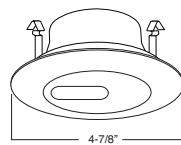

2 HOUSING COMPATIBILITY GUIDE: