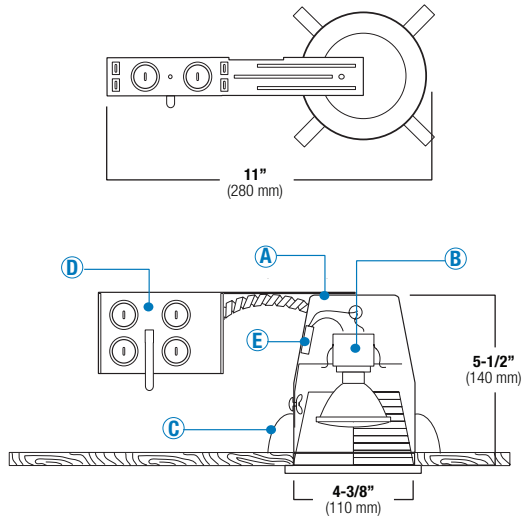

FEATURES

- Thermally Protected Non-IC remodel housing.
- Dependable, favorable design and effortless installation.
- Unit slips through 4-1/4" ceiling opening.
- Four preinstalled spring clips which secure the housing firmly into ceiling to accommodate different ceiling thicknesses from 1/2" to 1-3/8".
- Can be installed from below the ceiling.
- 5 1/2" height allows use in 2" x 6" joist construction.
- Preinstalled socket cap provides electrical contact protection against dust, paint and over spray.
- Adjustable socket bracket.

OPTIONS

AIR-SHUT

- Gasket to prevent air flow from heated or air conditioned spaces.
- Meets all national air flow requirements.

ITEM SELECTOR: (Please check the boxes below for the option desired)

TYPE	AIR-SHUT	OPTION	TRIM TYPE			BAFFLE	REFLECTOR	TRIM/RING	GLASS
B4R	☐ AT	☐ (W) With quick connects	☐ B401 ☐ B421 ☐ B402 ☐ B432 ☐ B420 ☐ B496 ☐ B497 ☐ B403 ☐ B461 ☐ B405 ☐ B422	☐ B406 ☐ B407 ☐ B462 ☐ B452 ☐ B455 ☐ B451 ☐ B454 ☐ B437 ☐ B438 ☐ B439 ☐ AF401	☐ AF402 ☐ B471 ☐ B472 ☐ B473 ☐ B474 ☐ B441 ☐ B443 ☐ B442 ☐ B444	☐ W ☐ P ☐ SN ☐ CP ☐ BZ	☐ CL ☐ RG ☐ W ☐ MB ☐ BZ ☐ CP ☐ SN ☐ SHZ	☐ WH ☐ BK ☐ SN ☐ CP ☐ CH ☐ PB ☐ BZ	☐ Green ☐ Yellow ☐ Pink ☐ Brown ☐ Navy Blue ☐ Orange ☐ Blue ☐ White ☐ Red

Specifications:

B4R

AIR-SHUT   OPTION   TRIM TYPE   BAFFLE   REFLECTOR   TRIM/RING   GLASS

BAFFLE	REFLECTOR	TRIM/RING
W White	CL Chrome	WH White
P Black	RG Gold	BK Black
SN Satin Nickel	W White	SN Satin Nickel
CP Copper	MB Black	CP Copper
BZ Bronze	BZ Bronze	CH Chrome
	CP Copper	PB Polish Brass
	SN Satin Nickel	BZ Bronze
	SHZ Satin Haze	

Sample of Catalog Number: B4R-AT-W-B401-W-WH

Submittal form is available @ www.iuseelite.com
Tel: 323-888-1973 • Fax: 323-888-1977

Specifications and Dimensions subject to change without notice.

REV: ELITE LIGHTING-SPEC-06-29-2011