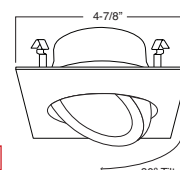

**TRIM:**  
WH, BK, SN, CP, CH,  
PB, BZ

**PATENT #:** D510,151

2 HOUSING  
COMPATIBILITY  
GUIDE:

**B442WH**  
PAR20 Gimbal Trim (30° Tilt)

**TRIM:**  
WH, BK, SN, CP, CH,  
PB, BZ

**PATENT #:** D510,151

1 HOUSING  
COMPATIBILITY  
GUIDE: