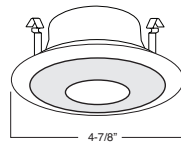

2 HOUSING COMPATIBILITY GUIDE: