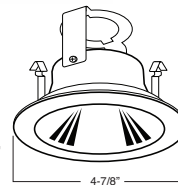

TRIM:
WH, BK, SN, CP, CH,
PB, BZ

1 HOUSING COMPATIBILITY GUIDE:

B432RG-WH Reflector with Socket Bracket

REFLECTOR:
CL, RG, W, MB,
CP, SN, BZ, SHZ

TRIM:
WH, BK, SN, CP, CH,
PB, BZ

1 HOUSING COMPATIBILITY GUIDE: