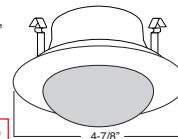

4-7/8"

PATENT #: D509,615

2 HOUSING COMPATIBILITY GUIDE:

BAFFLE FINISH:

- **W** White
- **P** Black
- **SN** Satin Nickel
- **CP** Copper
- **BZ** Bronze

REFLECTOR FINISH:

- **CL** Chrome
- **RG** Gold
- **W** White
- **MB** Black

- **BZ** Bronze
- **CP** Copper
- **SN** Satin Nickel
- **SHZ** Satin Haze

RING/TRIM FINISH:

- **WH** White
- **BK** Black
- **SN** Satin Nickel
- **CP** Copper

- **CH** Chrome
- **PB** Polish Brass
- **BZ** Bronze

GUIDE	HOUSING COMPATIBILITY	MAX. LAMP WATTAGE
1	B4IC-AT-W, B4-AT-W, B4R-AT-W	50W R/PAR20
2	B4IC-AT-W, B4-AT-W, B4R-AT-W	35W R/PAR20