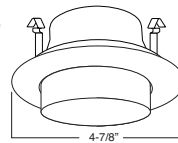

TRIM:
WH, BK, SN, CP, CH,
PB, BZ