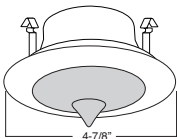

4-7/8"

2 HOUSING COMPATIBILITY GUIDE:

**B438WH** Designer Point Shower Lite

FOR WET LOCATION

**TRIM:**  
WH, BK, SN, CP, CH,  
PB, BZ

4-7/8"

2 HOUSING COMPATIBILITY GUIDE:

**B439WH** Smooth Frost Dome Shower Lite