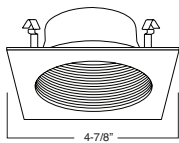

4 INCH INCANDESCENT TRIMS

**B471CP-WH**  
Square Phenolic/Metal Stepped Baffle

**BAFFLE:**  
W, P, SN, CP, BZ

**TRIM:**  
WH, BK, SN, CP, CH,  
PB, BZ

PATENT #: D510,151

1 HOUSING  
COMPATIBILITY  
GUIDE:

**B472SN-WH**  
Square Baffle w/ Socket Bracket