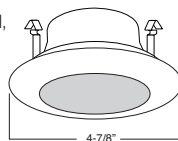

B454CP-WH Clear Lens with Reflector

FOR WET LOCATION

REFLECTOR:
CL, RG, W, MB, CP, SN, BZ

TRIM:
WH, BK, SN, CP, CH, PB, BZ

2 HOUSING COMPATIBILITY GUIDE:

B437WH Smooth Frost Shower Lite

FOR WET LOCATION

TRIM:
WH, BK, SN, CP, CH, PB, BZ