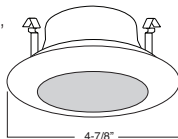

2 HOUSING COMPATIBILITY GUIDE: