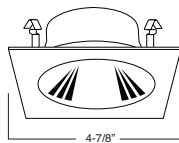

4" INCANDESCENT TRIMS

AIR SHUT
NEW
CLIP
DESIGN

AF401W-WH
Self Flange Baffle

AIR SHUT

NEW
CLIP
DESIGN

BAFFLE:
W, P, SN, CP, BZ

TRIM:
WH- WHITE SELF
FLANGE

3 HOUSING
COMPATIBILITY
GUIDE:

AF402CP-WH
Self Flange Reflector

AIR SHUT

NEW
CLIP
DESIGN

REFLECTOR:
CL, RG, W, MB, CP

TRIM:
WH- WHITE SELF
FLANGE

3 HOUSING
COMPATIBILITY
GUIDE:

1. Designed to fit most 4" cans
2. Air-Shut baffle/reflector
3. No socket bracket necessary

PATENT PENDING

GUIDE	HOUSING COMPATIBILITY	MAX. LAMP WATTAGE
1	B4IC-AT-W, B4-AT-W, B4R-AT-W	50W R/PAR20
2	B4IC-AT-W, B4-AT-W, B4R-AT-W	35W R/PAR20
3	EZ4IC, EZ4, EZ4R	50W R/PAR20

4 INCH INCANDESCENT TRIMS

B471CP-WH
Square Phenolic/Metal Stepped Baffle

BAFFLE:
W, P, SN, CP, BZ

TRIM:
WH, BK, SN, CP, CH,
PB, BZ

PATENT #: D510,151

1 HOUSING
COMPATIBILITY
GUIDE:

B472SN-WH
Square Baffle w/ Socket Bracket

BAFFLE:
W, P, SN, CP, BZ

TRIM:
WH, BK, SN, CP, CH,
PB, BZ

PATENT #: D510,151

1 HOUSING
COMPATIBILITY
GUIDE:

B473CP-WH
Reflector

REFLECTOR:
CL, RG, W, MB,
CP, SN, BZ, SHZ

TRIM:
WH, BK, SN, CP, CH,
PB, BZ

PATENT #: D510,151

1 HOUSING
COMPATIBILITY
GUIDE:

B474CL-WH
Square Reflector w/ Socket Bracket

REFLECTOR:
CL, RG, W, MB,
CP, SN, BZ, SHZ

TRIM:
WH, BK, SN, CP, CH,
PB, BZ

PATENT #: D510,151

1 HOUSING
COMPATIBILITY
GUIDE:

B441WH
Square Eyeball (30° Tilt)

TRIM:
WH, BK, SN, CP, CH,
PB, BZ

PATENT #: D510,151

1 HOUSING
COMPATIBILITY
GUIDE:

B443WH
Square Slot Aperture

TRIM:
WH, BK, SN, CP, CH,
PB, BZ

PATENT #: D510,151

2 HOUSING
COMPATIBILITY
GUIDE:

B442WH
PAR20 Gimbal Trim (30° Tilt)

TRIM:
WH, BK, SN, CP, CH,
PB, BZ

PATENT #: D510,151

1 HOUSING
COMPATIBILITY
GUIDE:

B444CL-WH
Frosted Lens with Reflector

REFLECTOR:
CL, RG, W, MB,
CP, SN

TRIM:
WH, BK, SN, CP, CH,
PB, BZ

PATENT #: D510,151

2 HOUSING
COMPATIBILITY
GUIDE: