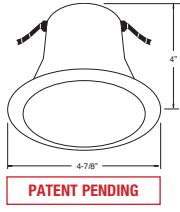

GUIDE	HOUSING COMPATIBILITY	MAX. LAMP WATTAGE
1	B4IC-AT-W, B4-AT-W, B4R-AT-W	50W R/PAR20
2	B4IC-AT-W, B4-AT-W, B4R-AT-W	35W R/PAR20
3	EZ4IC, EZ4, EZ4R	50W R/PAR20

4 INCH INCANDESCENT TRIMS

B471CP-WH Square Phenolic/Metal Stepped Baffle

BAFFLE: W, P, SN, CP, BZ

TRIM: WH, BK, SN, CP, CH, PB, BZ

PATENT #: D510,151

HOUSING COMPATIBILITY GUIDE: 1

B472SN-WH Square Baffle w/ Socket Bracket

BAFFLE: W, P, SN, CP, BZ

TRIM: WH, BK, SN, CP, CH, PB, BZ

PATENT #: D510,151

HOUSING COMPATIBILITY GUIDE: 1

B473CP-WH Reflector

REFLECTOR: CL, RG, W, MB, CP, SN, BZ, SHZ

TRIM: WH, BK, SN, CP, CH, PB, BZ

PATENT #: D510,151

HOUSING COMPATIBILITY GUIDE: 1

B474CL-WH Square Reflector w/ Socket Bracket

REFLECTOR: CL, RG, W, MB, CP, SN, BZ, SHZ

TRIM: WH, BK, SN, CP, CH, PB, BZ

PATENT #: D510,151

HOUSING COMPATIBILITY GUIDE: 1

B441WH Square Eyeball (30° Tilt)

TRIM: WH, BK, SN, CP, CH, PB, BZ

PATENT #: D510,151

HOUSING COMPATIBILITY GUIDE: 1

B443WH Square Slot Aperture

TRIM: WH, BK, SN, CP, CH, PB, BZ

PATENT #: D510,151

HOUSING COMPATIBILITY GUIDE: 2

B442WH PAR20 Gimbal Trim (30° Tilt)

TRIM: WH, BK, SN, CP, CH, PB, BZ

PATENT #: D510,151

HOUSING COMPATIBILITY GUIDE: 1

B444CL-WH Frosted Lens with Reflector

REFLECTOR: CL, RG, W, MB, CP, SN

TRIM: WH, BK, SN, CP, CH, PB, BZ

PATENT #: D510,151

HOUSING COMPATIBILITY GUIDE: 2

BAFFLE FINISH:
W White
P Black
SN Satin Nickel
CP Copper
BZ Bronze

REFLECTOR FINISH:
CL Chrome
RG Gold
W White
MB Black

BZ Bronze
CP Copper
SN Satin Nickel
SHZ Satin Haze

RING/TRIM FINISH:
WH White
BK Black
SN Satin Nickel
CP Copper

CH Chrome
PB Polish Brass
BZ Bronze

General Lighting
Wall Wash Lighting

Accent Lighting
Sloped Ceiling Lighting

Task Lighting