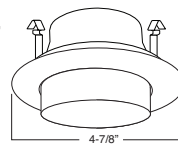

TRIM:
WH, BK, SN, CP, CH,
PB, BZ