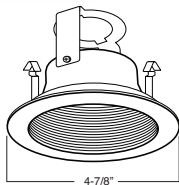

1 HOUSING COMPATIBILITY GUIDE: