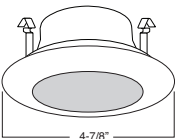

FOR WET LOCATION

**REFLECTOR:**  
CL, RG, W, MB,  
CP, SN, BZ

**TRIM:**  
WH, BK, SN, CP, CH,  
PB, BZ

4-7/8"

2 HOUSING COMPATIBILITY GUIDE:

**B437WH** Smooth Frost Shower Lite

FOR WET LOCATION

**TRIM:**  
WH, BK, SN, CP, CH,  
PB, BZ