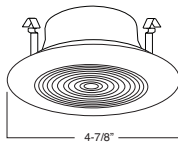

TRIM:
WH, BK, SN, CP, CH,
PB, BZ

2 HOUSING COMPATIBILITY GUIDE: