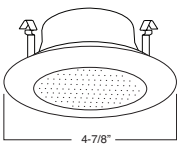

2 HOUSING COMPATIBILITY GUIDE: