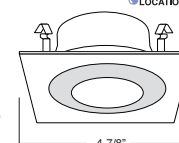

BAFFLE FINISH:
W White
P Black
SN Satin Nickel
CP Copper
BZ Bronze

REFLECTOR FINISH:
CL Chrome
RG Gold
W White
MB Black

BZ Bronze
CP Copper
SN Satin Nickel
SHZ Satin Haze

RING/TRIM FINISH:
WH White
BK Black
SN Satin Nickel
CP Copper

CH Chrome
PB Polish Brass
BZ Bronze

General Lighting

Wall Wash Lighting

Accent Lighting

Sloped Ceiling Lighting

Task Lighting