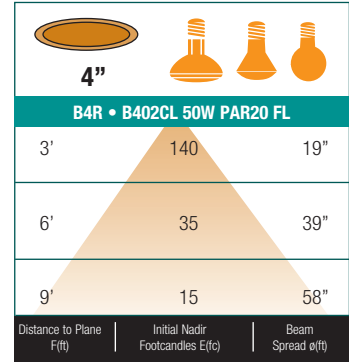

BEAM DIA. MEASURED AT 50% OF NADIR F.C.