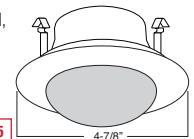

FOR WET LOCATION

TRIM:
WH, BK, SN, CP, CH,
PB, BZ