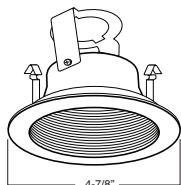

1 HOUSING COMPATIBILITY GUIDE: