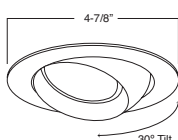

TRIM:
WH, BK, SN, CP, CH,
PB, BZ

1 HOUSING COMPATIBILITY GUIDE: