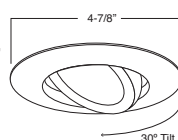

1 HOUSING COMPATIBILITY GUIDE:

**B403WH** Eyeball (30° Tilt)

**TRIM:**  
WH, BK, SN, CP, CH,  
PB, BZ

1 HOUSING COMPATIBILITY GUIDE:

**B461PB** PAR20 Gimbal Trim (30° Tilt)

**TRIM:**  
WH, BK, SN, CP, CH,  
PB, BZ