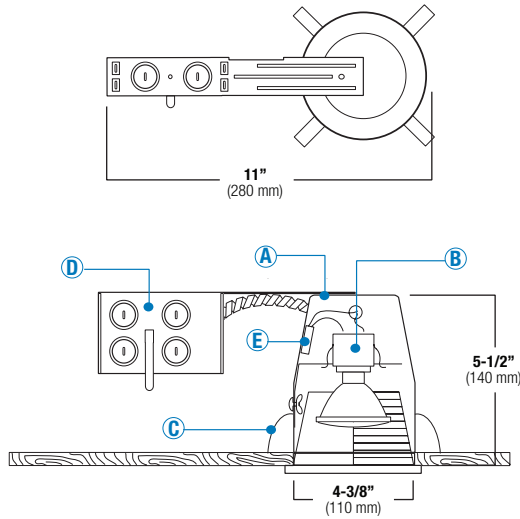

FEATURES

- Thermally Protected Non-IC remodel housing.
- Dependable, favorable design and effortless installation.
- Unit slips through 4-1/4" ceiling opening.
- Four preinstalled spring clips which secure the housing firmly into ceiling to accommodate different ceiling thicknesses from 1/2" to 1-3/8".
- Can be installed from below the ceiling.
- 5 1/2" height allows use in 2" x 6" joist construction.
- Preinstalled socket cap provides electrical contact protection against dust, paint and over spray.
- Adjustable socket bracket.

OPTIONS

AIR-SHUT

- Gasket to prevent air flow from heated or air conditioned spaces.
- Meets all national air flow requirements.

ITEM SELECTOR: (Please check the boxes below for the option desired)

TYPE	AIR-SHUT	OPTION	TRIM TYPE			BAFFLE	REFLECTOR	TRIM/RING	GLASS
B4R	☐ AT	☐ (W) With quick connects	☐ B401 ☐ B421 ☐ B402 ☐ B432 ☐ B420 ☐ B496 ☐ B497 ☐ B403 ☐ B461 ☐ B405 ☐ B422	☐ B406 ☐ B407 ☐ B462 ☐ B452 ☐ B455 ☐ B451 ☐ B454 ☐ B437 ☐ B438 ☐ B439 ☐ AF401	☐ AF402 ☐ B471 ☐ B472 ☐ B473 ☐ B474 ☐ B441 ☐ B443 ☐ B442 ☐ B444	☐ W ☐ P ☐ SN ☐ CP ☐ BZ	☐ CL ☐ RG ☐ W ☐ MB ☐ BZ ☐ CP ☐ SN ☐ SHZ	☐ WH ☐ BK ☐ SN ☐ CP ☐ CH ☐ PB ☐ BZ	☐ Green ☐ Yellow ☐ Pink ☐ Brown ☐ Navy Blue ☐ Orange ☐ Blue ☐ White ☐ Red

Specifications:

B4R

AIR-SHUT   OPTION   TRIM TYPE   BAFFLE   REFLECTOR   TRIM/RING   GLASS

BAFFLE	REFLECTOR	TRIM/RING
W White	CL Chrome	WH White
P Black	RG Gold	BK Black
SN Satin Nickel	W White	SN Satin Nickel
CP Copper	MB Black	CP Copper
BZ Bronze	BZ Bronze	CH Chrome
	CP Copper	PB Polish Brass
	SN Satin Nickel	BZ Bronze
	SHZ Satin Haze	

Sample of Catalog Number: B4R-AT-W-B401-W-WH

Submittal form is available @ www.iuseelite.com
Tel: 323-888-1973 • Fax: 323-888-1977

Specifications and Dimensions subject to change without notice.

REV: ELITE LIGHTING-SPEC-06-29-2011