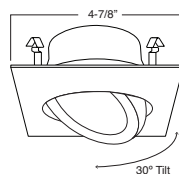

PATENT #: D510,151

2 HOUSING  
COMPATIBILITY  
GUIDE:

**B442WH**  
PAR20 Gimbal Trim (30° Tilt)

**TRIM:**  
WH, BK, SN, CP, CH,  
PB, BZ

PATENT #: D510,151

1 HOUSING  
COMPATIBILITY  
GUIDE:

**B444CL-WH**  
Frosted Lens with Reflector