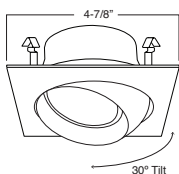

1 HOUSING  
COMPATIBILITY  
GUIDE:

**B441WH**  
Square Eyeball (30° Tilt)

**TRIM:**  
WH, BK, SN, CP, CH,  
PB, BZ

PATENT #: D510,151

1 HOUSING  
COMPATIBILITY  
GUIDE:

**B443WH**  
Square Slot Aperture

**TRIM:**  
WH, BK, SN, CP, CH,  
PB, BZ