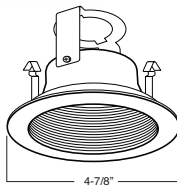

1 HOUSING COMPATIBILITY GUIDE: