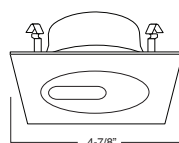

4" INCANDESCENT TRIMS

AIR SHUT
NEW
CLIP
DESIGN

AF401W-WH
Self Flange Baffle

AIR SHUT

NEW
CLIP
DESIGN

BAFFLE:
W, P, SN, CP, BZ

TRIM:
WH- WHITE SELF
FLANGE

3 HOUSING
COMPATIBILITY
GUIDE:

AF402CP-WH
Self Flange Reflector

AIR SHUT

NEW
CLIP
DESIGN

REFLECTOR:
CL, RG, W, MB, CP

TRIM:
WH- WHITE SELF
FLANGE

3 HOUSING
COMPATIBILITY
GUIDE:

1. Designed to fit most 4" cans
2. Air-Shut baffle/reflector
3. No socket bracket necessary

PATENT PENDING

GUIDE	HOUSING COMPATIBILITY	MAX. LAMP WATTAGE
1	B4IC-AT-W, B4-AT-W, B4R-AT-W	50W R/PAR20
2	B4IC-AT-W, B4-AT-W, B4R-AT-W	35W R/PAR20
3	EZ4IC, EZ4, EZ4R	50W R/PAR20

4 INCH INCANDESCENT TRIMS

B471CP-WH
Square Phenolic/Metal Stepped Baffle

BAFFLE:
W, P, SN, CP, BZ

TRIM:
WH, BK, SN, CP, CH,
PB, BZ

PATENT #: D510,151

1 HOUSING
COMPATIBILITY
GUIDE:

B472SN-WH
Square Baffle w/ Socket Bracket

BAFFLE:
W, P, SN, CP, BZ

TRIM:
WH, BK, SN, CP, CH,
PB, BZ

PATENT #: D510,151

1 HOUSING
COMPATIBILITY
GUIDE:

B473CP-WH
Reflector

REFLECTOR:
CL, RG, W, MB,
CP, SN, BZ, SHZ

TRIM:
WH, BK, SN, CP, CH,
PB, BZ

PATENT #: D510,151

1 HOUSING
COMPATIBILITY
GUIDE:

B474CL-WH
Square Reflector w/ Socket Bracket

REFLECTOR:
CL, RG, W, MB,
CP, SN, BZ, SHZ

TRIM:
WH, BK, SN, CP, CH,
PB, BZ

PATENT #: D510,151

1 HOUSING
COMPATIBILITY
GUIDE:

B441WH
Square Eyeball (30° Tilt)

TRIM:
WH, BK, SN, CP, CH,
PB, BZ

PATENT #: D510,151

1 HOUSING
COMPATIBILITY
GUIDE:

B443WH
Square Slot Aperture

TRIM:
WH, BK, SN, CP, CH,
PB, BZ

PATENT #: D510,151

2 HOUSING
COMPATIBILITY
GUIDE:

B442WH
PAR20 Gimbal Trim (30° Tilt)

TRIM:
WH, BK, SN, CP, CH,
PB, BZ

PATENT #: D510,151

1 HOUSING
COMPATIBILITY
GUIDE:

B444CL-WH
Frosted Lens with Reflector

REFLECTOR:
CL, RG, W, MB,
CP, SN

TRIM:
WH, BK, SN, CP, CH,
PB, BZ

PATENT #: D510,151

2 HOUSING
COMPATIBILITY
GUIDE: