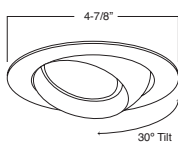

TRIM:
WH, BK, SN, CP, CH,
PB, BZ

1 HOUSING COMPATIBILITY GUIDE:

B403WH Eyeball (30° Tilt)

TRIM:
WH, BK, SN, CP, CH,
PB, BZ

1 HOUSING COMPATIBILITY GUIDE:

B461PB PAR20 Gimbal Trim (30° Tilt)

TRIM:
WH, BK, SN, CP, CH,
PB, BZ