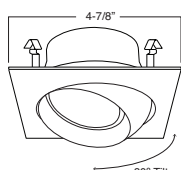

**PATENT #:** D510,151

1 HOUSING  
COMPATIBILITY  
GUIDE:

**B441WH**  
Square Eyeball (30° Tilt)

**TRIM:**  
WH, BK, SN, CP, CH,  
PB, BZ

**PATENT #:** D510,151

1 HOUSING  
COMPATIBILITY  
GUIDE:

**B443WH**  
Square Slot Aperture