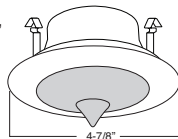

FOR WET LOCATION

TRIM:
WH, BK, SN, CP, CH,
PB, BZ

2 HOUSING COMPATIBILITY GUIDE: