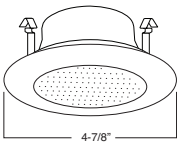

2 HOUSING COMPATIBILITY GUIDE: