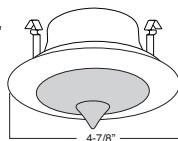

2 HOUSING COMPATIBILITY GUIDE: