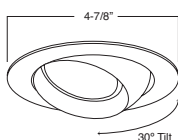

1 HOUSING COMPATIBILITY GUIDE:

**B403WH** Eyeball (30° Tilt)

**TRIM:**  
WH, BK, SN, CP, CH,  
PB, BZ

1 HOUSING COMPATIBILITY GUIDE:

**B461PB** PAR20 Gimbal Trim (30° Tilt)

**TRIM:**  
WH, BK, SN, CP, CH,  
PB, BZ