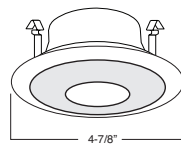

2 HOUSING COMPATIBILITY GUIDE: