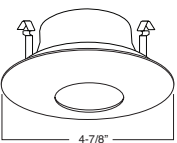

2 HOUSING COMPATIBILITY GUIDE: