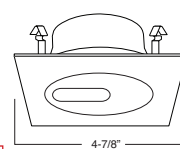

4" INCANDESCENT TRIMS

AIR SHUT
NEW
CLIP
DESIGN

AF401W-WH
Self Flange Baffle

AIR SHUT

NEW
CLIP
DESIGN

BAFFLE:
W, P, SN, CP, BZ

TRIM:
WH- WHITE SELF
FLANGE

3 HOUSING
COMPATIBILITY
GUIDE:

AF402CP-WH
Self Flange Reflector

AIR SHUT

NEW
CLIP
DESIGN

REFLECTOR:
CL, RG, W, MB, CP

TRIM:
WH- WHITE SELF
FLANGE

3 HOUSING
COMPATIBILITY
GUIDE:

1. Designed to fit most 4" cans
2. Air-Shut baffle/reflector
3. No socket bracket necessary

GUIDE	HOUSING COMPATIBILITY	MAX. LAMP WATTAGE
1	B4IC-AT-W, B4-AT-W, B4R-AT-W	50W R/PAR20
2	B4IC-AT-W, B4-AT-W, B4R-AT-W	35W R/PAR20
3	EZ4IC, EZ4, EZ4R	50W R/PAR20

4 INCH INCANDESCENT TRIMS

B471CP-WH
Square Phenolic/Metal Stepped Baffle

BAFFLE:
W, P, SN, CP, BZ

TRIM:
WH, BK, SN, CP, CH,
PB, BZ

PATENT #: D510,151

1 HOUSING
COMPATIBILITY
GUIDE:

B472SN-WH
Square Baffle w/ Socket Bracket

BAFFLE:
W, P, SN, CP, BZ

TRIM:
WH, BK, SN, CP, CH,
PB, BZ

PATENT #: D510,151

1 HOUSING
COMPATIBILITY
GUIDE:

B473CP-WH
Reflector

REFLECTOR:
CL, RG, W, MB,
CP, SN, BZ, SHZ

TRIM:
WH, BK, SN, CP, CH,
PB, BZ

PATENT #: D510,151

1 HOUSING
COMPATIBILITY
GUIDE:

B474CL-WH
Square Reflector w/ Socket Bracket

REFLECTOR:
CL, RG, W, MB,
CP, SN, BZ, SHZ

TRIM:
WH, BK, SN, CP, CH,
PB, BZ

PATENT #: D510,151

1 HOUSING
COMPATIBILITY
GUIDE:

B441WH
Square Eyeball (30° Tilt)

TRIM:
WH, BK, SN, CP, CH,
PB, BZ

PATENT #: D510,151

1 HOUSING
COMPATIBILITY
GUIDE:

B443WH
Square Slot Aperture

TRIM:
WH, BK, SN, CP, CH,
PB, BZ

PATENT #: D510,151

2 HOUSING
COMPATIBILITY
GUIDE:

B442WH
PAR20 Gimbal Trim (30° Tilt)

TRIM:
WH, BK, SN, CP, CH,
PB, BZ

PATENT #: D510,151

1 HOUSING
COMPATIBILITY
GUIDE:

B444CL-WH
Frosted Lens with Reflector

REFLECTOR:
CL, RG, W, MB,
CP, SN

TRIM:
WH, BK, SN, CP, CH,
PB, BZ

PATENT #: D510,151

2 HOUSING
COMPATIBILITY
GUIDE:

BAFFLE FINISH:
W White
P Black
SN Satin Nickel
CP Copper
BZ Bronze