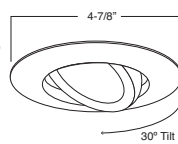

TRIM:
WH, BK, SN, CP, CH,
PB, BZ

1 HOUSING COMPATIBILITY GUIDE:

B403WH Eyeball (30° Tilt)

TRIM:
WH, BK, SN, CP, CH,
PB, BZ

1 HOUSING COMPATIBILITY GUIDE:

B461PB PAR20 Gimbal Trim (30° Tilt)

TRIM:
WH, BK, SN, CP, CH,
PB, BZ