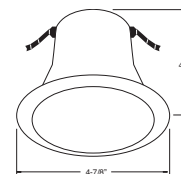

**AF402CP-WH**  
Self Flange Reflector

**AIR SHUT**

NEW  
**CLIP**  
DESIGN

**REFLECTOR:**  
CL, RG, W, MB, CP

**TRIM:**  
WH- WHITE SELF  
FLANGE

3 HOUSING  
COMPATIBILITY  
GUIDE:

1. Designed to fit most 4" cans
2. Air-Shut baffle/reflector
3. No socket bracket necessary