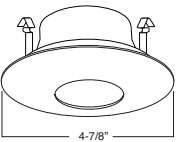

2 HOUSING COMPATIBILITY GUIDE: