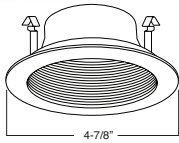

1 HOUSING COMPATIBILITY GUIDE: