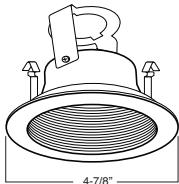

B405WH Slot Aperture

1 HOUSING COMPATIBILITY GUIDE: