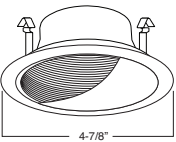

2 HOUSING COMPATIBILITY GUIDE: