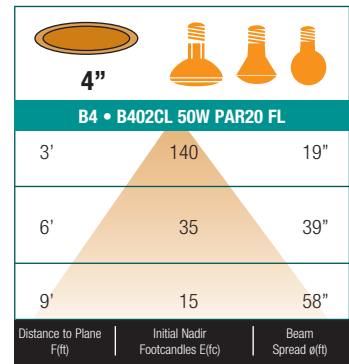

BEAM DIA. MEASURED AT 50% OF NADIR F.C.

FEATURES

- Thermally Protected Non-IC housing.
- Designed for accent and task lighting applications.
- Adjustable socket bracket.
- Wire through junction box.
- Preinstalled adjustable bar hanger.
- Dependable, favorable design and effortless installation.
- 5 1/2" height allows use in 2" x 6" joist construction.
- Special screw on the frame locks bar hangers in place which prevents the housing from any movement once installed.
- Preinstalled socket cap provides electrical contact protection against dust, paint and over spray.

OPTIONS

AIR-SHUT

- Gasket to prevent air flow from heated or air conditioned spaces.
- Meets all national air flow requirements.

UL AND C-UL LISTED

- For Damp location
- For Feed-through wiring