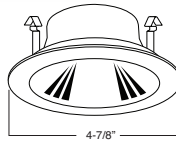

REFLECTOR:
CL, RG, W, MB,
CP, SN, BZ, SHZ

TRIM:
WH, BK, SN, CP, CH,
PB, BZ

1 HOUSING COMPATIBILITY GUIDE: