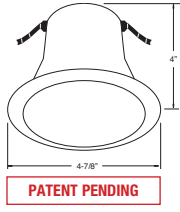

1. Designed to fit most 4" cans
2. Air-Shut baffle/reflector
3. No socket bracket necessary

GUIDE	HOUSING COMPATIBILITY	MAX. LAMP WATTAGE
1	B4IC-AT-W, B4-AT-W, B4R-AT-W	50W R/PAR20
2	B4IC-AT-W, B4-AT-W, B4R-AT-W	35W R/PAR20
3	EZ4IC, EZ4, EZ4R	50W R/PAR20