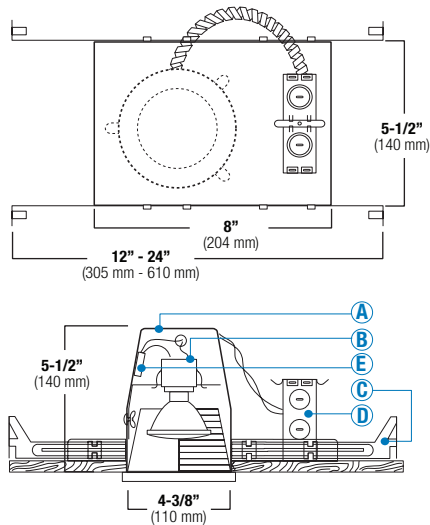

DESIGNED FOR 2" X 6" JOIST CONSTRUCTION

DESCRIPTION

Small aperture thermally protected, specification grade recessed housing. For new construction non-insulated ceilings or where insulation can be kept 3" from housing. Accommodates up to 50W PAR20, R20, and A19 lamps. Furnished with preinstalled adjustable bar hangers. Junction box is provided with four 1/2" KOs, one 3/4" KO and four Romex knockouts with strain relief.

SPECIFICATION

A. HOUSING - High temperature painted 22 gauge deep drawn single piece housing. Adjusts vertically in plaster frame to accommodate 1/2" to 1-3/8" ceiling. Accommodate lamps up to 50W depending on trim used.

B. SOCKET - Medium base screw shell porcelain socket preinstalled on adjustable mounting bracket is designed to allow usage of different lamp types, as well as proper and consistent lamp positioning.

C. BAR HANGERS - Preinstalled bar hangers allow housing to be positioned and locked at any point within a 24" joist span and can be shortened for 12" joists. They contain a double-headed real nail for secure attachment into the joist. Bar hanger nails are installed on a 20° downward angle for better contact, and the 90° pivoting mounting plate makes installation fast and accurate. Bar hangers can fit onto T-Bar spline with additional slots and holes for special mounting methods if necessary.

D. JUNCTION BOX - UL listed for through-branch circuit wiring and has four 1/2" KOs, one 3/4" KO and four Romex knockouts with true pry-out slots and strain clamps.

E. THERMAL PROTECTION - Standard thermal protection device guards against improper installation, overlamping and misuse of insulation material.