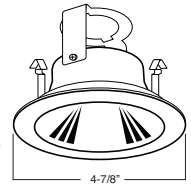

REFLECTOR:
CL, RG, W, MB,
CP, SN, BZ, SHZ

TRIM:
WH, BK, SN, CP, CH,
PB, BZ

1 HOUSING COMPATIBILITY GUIDE: