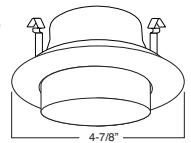

TRIM:
WH, BK, SN, CP, CH,
PB, BZ