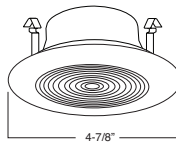

TRIM:
WH, BK, SN, CP, CH,
PB, BZ

2 HOUSING COMPATIBILITY GUIDE: