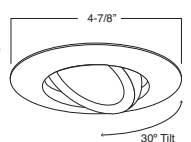

1 HOUSING COMPATIBILITY GUIDE:

**B403WH** Eyeball (30° Tilt)

**TRIM:**  
WH, BK, SN, CP, CH,  
PB, BZ

1 HOUSING COMPATIBILITY GUIDE:

**B461PB** PAR20 Gimbal Trim (30° Tilt)

**TRIM:**  
WH, BK, SN, CP, CH,  
PB, BZ