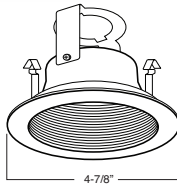

1 HOUSING COMPATIBILITY GUIDE: