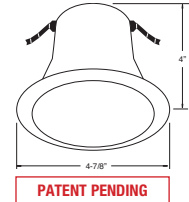

GUIDE	HOUSING COMPATIBILITY	MAX. LAMP WATTAGE
1	B4IC-AT-W, B4-AT-W, B4R-AT-W	50W R/PAR20
2	B4IC-AT-W, B4-AT-W, B4R-AT-W	35W R/PAR20
3	EZ4IC, EZ4, EZ4R	50W R/PAR20

4"

4 INCH INCANDESCENT TRIMS

B471CP-WH
Square Phenolic/Metal Stepped Baffle