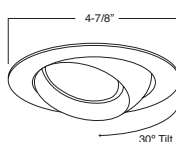

1 HOUSING COMPATIBILITY GUIDE:

**B403WH** Eyeball (30° Tilt)

**TRIM:**  
WH, BK, SN, CP, CH,  
PB, BZ

1 HOUSING COMPATIBILITY GUIDE:

**B461PB** PAR20 Gimbal Trim (30° Tilt)

**TRIM:**  
WH, BK, SN, CP, CH,  
PB, BZ