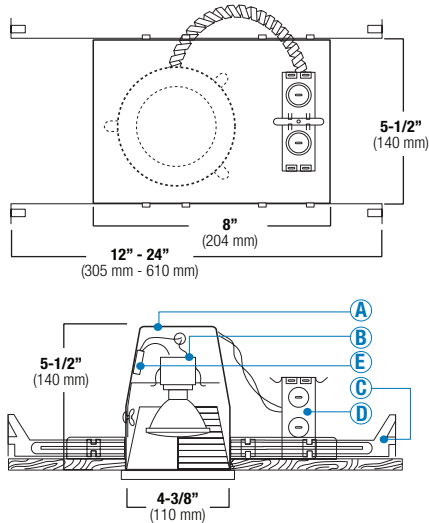

DESIGNED FOR 2" X 6" JOIST CONSTRUCTION

ITEM SELECTOR: (Please check the boxes below for the option desired)

TYPE	AIR-SHUT	OPTION	TRIM TYPE	BAFFLE	REFLECTOR	TRIM/RING	GLASS		
B4	☐ AT	☐ (W) With quick connects	☐ B401 ☐ B421 ☐ B402 ☐ B432 ☐ B420 ☐ B496 ☐ B497 ☐ B403 ☐ B461 ☐ B405 ☐ B422	☐ B406 ☐ B407 ☐ B462 ☐ B452 ☐ B455 ☐ B451 ☐ B454 ☐ B437 ☐ B438 ☐ B439 ☐ AF401	☐ AF402 ☐ B471 ☐ B472 ☐ B473 ☐ B474 ☐ B441 ☐ B443 ☐ B442 ☐ B444	☐ W ☐ P ☐ SN ☐ CP ☐ BZ	☐ CL ☐ RG ☐ W ☐ MB ☐ BZ ☐ CP ☐ SN ☐ SHZ	☐ WH ☐ BK ☐ SN ☐ CP ☐ CH ☐ PB ☐ BZ	☐ Green ☐ Yellow ☐ Pink ☐ Brown ☐ Navy Blue ☐ Orange ☐ Blue ☐ White ☐ Red

Specifications:

B4

BAFFLE	REFLECTOR	TRIM/RING
W White	CL Chrome	WH White
P Black	RG Gold	BK Black
SN Satin Nickel	W White	SN Satin Nickel
CP Copper	MB Black	CP Copper
BZ Bronze	BZ Bronze	CH Chrome
	CP Copper	PB Polish Brass
	SN Satin Nickel	BZ Bronze
	SHZ Satin Haze	

Sample of Catalog Number: B4-AT-W-B401-W-WH

Submittal form is available @ www.iuseelite.com
Tel: 323-888-1973 • Fax: 323-888-1977

Specifications and Dimensions
subject to change without notice.

REV: ELITE LIGHTING-SPEC-06-29-2011