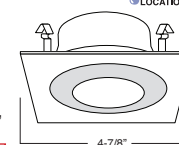

BAFFLE FINISH:
W White
P Black
SN Satin Nickel
CP Copper
BZ Bronze

REFLECTOR FINISH:
CL Chrome
RG Gold
W White
MB Black

BZ Bronze
CP Copper
SN Satin Nickel
SHZ Satin Haze

RING/TRIM FINISH:
WH White
BK Black
SN Satin Nickel
CP Copper

CH Chrome
PB Polish Brass
BZ Bronze

General Lighting

Wall Wash Lighting

Accent Lighting

Sloped Ceiling Lighting

Task Lighting