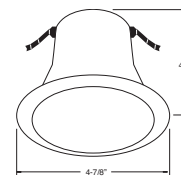

PATENT PENDING

GUIDE	HOUSING COMPATIBILITY	MAX. LAMP WATTAGE
1	B4IC-AT-W, B4-AT-W, B4R-AT-W	50W R/PAR20
2	B4IC-AT-W, B4-AT-W, B4R-AT-W	35W R/PAR20
3	EZ4IC, EZ4, EZ4R	50W R/PAR20

4 INCH INCANDESCENT TRIMS

B471CP-WH
Square Phenolic/Metal Stepped Baffle