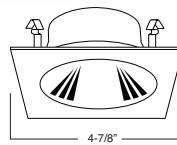

4" INCANDESCENT TRIMS

AIR SHUT

NEW CLIP DESIGN

AF401W-WH
Self Flange Baffle

AIR SHUT

NEW CLIP DESIGN

BAFFLE:
W, P, SN, CP, BZ

TRIM:
WH- WHITE SELF FLANGE

3 HOUSING COMPATIBILITY GUIDE:

AF402CP-WH
Self Flange Reflector

AIR SHUT

NEW CLIP DESIGN

REFLECTOR:
CL, RG, W, MB, CP

TRIM:
WH- WHITE SELF FLANGE

3 HOUSING COMPATIBILITY GUIDE:

1. Designed to fit most 4" cans
2. Air-Shut baffle/reflector
3. No socket bracket necessary

PATENT PENDING

GUIDE	HOUSING COMPATIBILITY	MAX. LAMP WATTAGE
1	B4IC-AT-W, B4-AT-W, B4R-AT-W	50W R/PAR20
2	B4IC-AT-W, B4-AT-W, B4R-AT-W	35W R/PAR20
3	EZ4IC, EZ4, EZ4R	50W R/PAR20

4 INCH INCANDESCENT TRIMS

B471CP-WH
Square Phenolic/Metal Stepped Baffle

BAFFLE:
W, P, SN, CP, BZ

TRIM:
WH, BK, SN, CP, CH, PB, BZ

PATENT #: D510,151

1 HOUSING COMPATIBILITY GUIDE:

B472SN-WH
Square Baffle w/ Socket Bracket

BAFFLE:
W, P, SN, CP, BZ

TRIM:
WH, BK, SN, CP, CH, PB, BZ

PATENT #: D510,151

1 HOUSING COMPATIBILITY GUIDE:

B473CP-WH
Reflector

REFLECTOR:
CL, RG, W, MB, CP, SN, BZ, SHZ

TRIM:
WH, BK, SN, CP, CH, PB, BZ

PATENT #: D510,151

1 HOUSING COMPATIBILITY GUIDE:

B474CL-WH
Square Reflector w/ Socket Bracket

REFLECTOR:
CL, RG, W, MB, CP, SN, BZ, SHZ

TRIM:
WH, BK, SN, CP, CH, PB, BZ

PATENT #: D510,151

1 HOUSING COMPATIBILITY GUIDE:

B441WH
Square Eyeball (30° Tilt)

TRIM:
WH, BK, SN, CP, CH, PB, BZ

PATENT #: D510,151

1 HOUSING COMPATIBILITY GUIDE:

B443WH
Square Slot Aperture

TRIM:
WH, BK, SN, CP, CH, PB, BZ

PATENT #: D510,151

2 HOUSING COMPATIBILITY GUIDE:

B442WH
PAR20 Gimbal Trim (30° Tilt)

TRIM:
WH, BK, SN, CP, CH, PB, BZ

PATENT #: D510,151

1 HOUSING COMPATIBILITY GUIDE:

B444CL-WH
Frosted Lens with Reflector

REFLECTOR:
CL, RG, W, MB, CP, SN

TRIM:
WH, BK, SN, CP, CH, PB, BZ

PATENT #: D510,151

2 HOUSING COMPATIBILITY GUIDE: