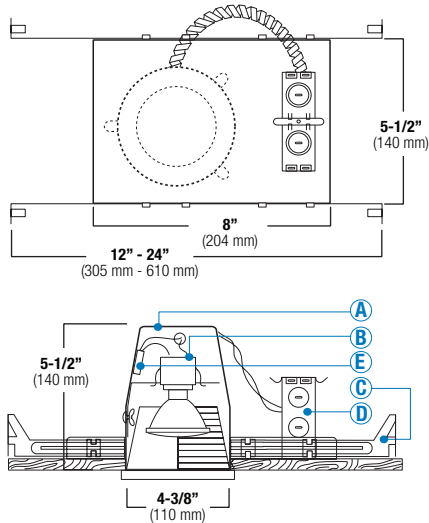

ITEM SELECTOR: (Please check the boxes below for the option desired)

TYPE	AIR-SHUT	OPTION	TRIM TYPE	BAFFLE	REFLECTOR	TRIM/RING	GLASS		
B4	☐ AT	☐ (W) With quick connects	☐ B401 ☐ B421 ☐ B402 ☐ B432 ☐ B420 ☐ B496 ☐ B497 ☐ B403 ☐ B461 ☐ B405 ☐ B422	☐ B406 ☐ B407 ☐ B462 ☐ B452 ☐ B455 ☐ B451 ☐ B454 ☐ B437 ☐ B438 ☐ B439 ☐ AF401	☐ AF402 ☐ B471 ☐ B472 ☐ B473 ☐ B474 ☐ B441 ☐ B443 ☐ B442 ☐ B444	☐ W ☐ P ☐ SN ☐ CP ☐ BZ	☐ CL ☐ RG ☐ W ☐ MB ☐ BZ ☐ CP ☐ SN ☐ SHZ	☐ WH ☐ BK ☐ SN ☐ CP ☐ CH ☐ PB ☐ BZ	☐ Green ☐ Yellow ☐ Pink ☐ Brown ☐ Navy Blue ☐ Orange ☐ Blue ☐ White ☐ Red

Specifications:

B4

AIR-SHUT   OPTION   TRIM TYPE   BAFFLE   REFLECTOR   TRIM/RING   GLASS

BAFFLE	REFLECTOR	TRIM/RING
W White	CL Chrome	WH White
P Black	RG Gold	BK Black
SN Satin Nickel	W White	SN Satin Nickel
CP Copper	MB Black	CP Copper
BZ Bronze	BZ Bronze	CH Chrome
	CP Copper	PB Polish Brass
	SN Satin Nickel	BZ Bronze
	SHZ Satin Haze	

Sample of Catalog Number: B4-AT-W-B401-W-WH

Submission form is available @ www.iuseelite.com
Tel: 323-888-1973 • Fax: 323-888-1977

Specifications and Dimensions
subject to change without notice.

REV: ELITE LIGHTING-SPEC-06-29-2011