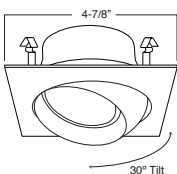

4" INCANDESCENT TRIMS

AIR SHUT

NEW CLIP DESIGN

AF401W-WH
Self Flange Baffle

AIR SHUT

NEW CLIP DESIGN

BAFFLE:
W, P, SN, CP, BZ

TRIM:
WH- WHITE SELF FLANGE

3 HOUSING COMPATIBILITY GUIDE:

AF402CP-WH
Self Flange Reflector

AIR SHUT

NEW CLIP DESIGN

REFLECTOR:
CL, RG, W, MB, CP

TRIM:
WH- WHITE SELF FLANGE

3 HOUSING COMPATIBILITY GUIDE:

1. Designed to fit most 4" cans
2. Air-Shut baffle/reflector
3. No socket bracket necessary

PATENT PENDING

GUIDE	HOUSING COMPATIBILITY	MAX. LAMP WATTAGE
1	B4IC-AT-W, B4-AT-W, B4R-AT-W	50W R/PAR20
2	B4IC-AT-W, B4-AT-W, B4R-AT-W	35W R/PAR20
3	EZ4IC, EZ4, EZ4R	50W R/PAR20

4 INCH INCANDESCENT TRIMS

B471CP-WH
Square Phenolic/Metal Stepped Baffle

BAFFLE:
W, P, SN, CP, BZ

TRIM:
WH, BK, SN, CP, CH, PB, BZ

PATENT #: D510,151

1 HOUSING COMPATIBILITY GUIDE:

B472SN-WH
Square Baffle w/ Socket Bracket

BAFFLE:
W, P, SN, CP, BZ

TRIM:
WH, BK, SN, CP, CH, PB, BZ

PATENT #: D510,151

1 HOUSING COMPATIBILITY GUIDE:

B473CP-WH
Reflector

REFLECTOR:
CL, RG, W, MB, CP, SN, BZ, SHZ

TRIM:
WH, BK, SN, CP, CH, PB, BZ

PATENT #: D510,151

1 HOUSING COMPATIBILITY GUIDE:

B474CL-WH
Square Reflector w/ Socket Bracket

REFLECTOR:
CL, RG, W, MB, CP, SN, BZ, SHZ

TRIM:
WH, BK, SN, CP, CH, PB, BZ

PATENT #: D510,151

1 HOUSING COMPATIBILITY GUIDE:

B441WH
Square Eyeball (30° Tilt)

TRIM:
WH, BK, SN, CP, CH, PB, BZ

PATENT #: D510,151

1 HOUSING COMPATIBILITY GUIDE:

B443WH
Square Slot Aperture

TRIM:
WH, BK, SN, CP, CH, PB, BZ

PATENT #: D510,151

2 HOUSING COMPATIBILITY GUIDE:

B442WH
PAR20 Gimbal Trim (30° Tilt)

TRIM:
WH, BK, SN, CP, CH, PB, BZ

PATENT #: D510,151

1 HOUSING COMPATIBILITY GUIDE:

B444CL-WH
Frosted Lens with Reflector

REFLECTOR:
CL, RG, W, MB, CP, SN

TRIM:
WH, BK, SN, CP, CH, PB, BZ

PATENT #: D510,151

2 HOUSING COMPATIBILITY GUIDE: