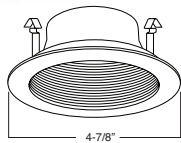

Specifications and Dimensions
subject to change without notice.

REV: ELITE LIGHTING-SPEC-06-29-2011

4" INCANDESCENT TRIMS

B401CP-CP Phenolic/Metal Stepped Baffle

BAFFLE:
W, P, SN, CP, BZ

TRIM:
WH, BK, SN, CP, CH,
PB, BZ