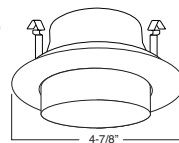

TRIM:
WH, BK, SN, CP, CH,
PB, BZ