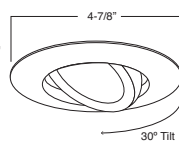

TRIM:
WH, BK, SN, CP, CH,
PB, BZ

1 HOUSING COMPATIBILITY GUIDE:

B403WH Eyeball (30° Tilt)

TRIM:
WH, BK, SN, CP, CH,
PB, BZ

1 HOUSING COMPATIBILITY GUIDE:

B461PB PAR20 Gimbal Trim (30° Tilt)

TRIM:
WH, BK, SN, CP, CH,
PB, BZ