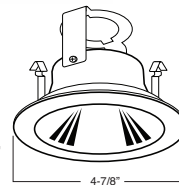

TRIM:
WH, BK, SN, CP, CH,
PB, BZ

1 HOUSING COMPATIBILITY GUIDE:

B432RG-WH Reflector with Socket Bracket

REFLECTOR:
CL, RG, W, MB,
CP, SN, BZ, SHZ

TRIM:
WH, BK, SN, CP, CH,
PB, BZ

1 HOUSING COMPATIBILITY GUIDE: