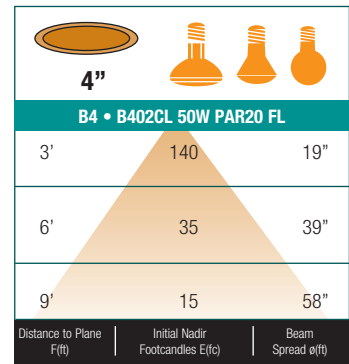

FEATURES

- Thermally Protected Non-IC housing.
- Designed for accent and task lighting applications.
- Adjustable socket bracket.
- Wire through junction box.
- Preinstalled adjustable bar hanger.
- Dependable, favorable design and effortless installation.
- 5 1/2" height allows use in 2" x 6" joist construction.
- Special screw on the frame locks bar hangers in place which prevents the housing from any movement once installed.
- Preinstalled socket cap provides electrical contact protection against dust, paint and over spray.

OPTIONS

AIR-SHUT

- Gasket to prevent air flow from heated or air conditioned spaces.
- Meets all national air flow requirements.

UL AND C-UL LISTED

- For Damp location
- For Feed-through wiring