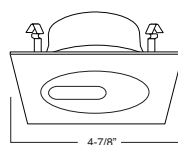

B. SOCKET - Medium base screw shell porcelain socket preinstalled on adjustable mounting bracket is designed to allow usage of different lamp types, as well as proper and consistent lamp positioning.

C. BAR HANGERS - Preinstalled bar hangers allow housing to be positioned and locked at any point within a 24" joist span and can be shortened for 12" joists. They contain a double-headed real nail for secure attachment into the joist. Bar hanger nails are installed on a 20° downward angle for better contact, and the 90° pivoting mounting plate makes installation fast and accurate. Bar hangers can fit onto T-Bar spline with additional slots and holes for special mounting methods if necessary.

TRIM:
WH, BK, SN, CP, CH, PB, BZ

PATENT #: D510,151

1 HOUSING COMPATIBILITY GUIDE:

B443WH
Square Slot Aperture

TRIM:
WH, BK, SN, CP, CH, PB, BZ

PATENT #: D510,151

2 HOUSING COMPATIBILITY GUIDE:

B442WH
PAR20 Gimbal Trim (30° Tilt)