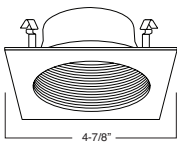

4" INCANDESCENT TRIMS

AIR SHUT

NEW CLIP DESIGN

AF401W-WH
Self Flange Baffle

AIR SHUT

NEW CLIP DESIGN

BAFFLE:
W, P, SN, CP, BZ

TRIM:
WH- WHITE SELF FLANGE

3 HOUSING COMPATIBILITY GUIDE:

AF402CP-WH
Self Flange Reflector

AIR SHUT

NEW CLIP DESIGN

REFLECTOR:
CL, RG, W, MB, CP

TRIM:
WH- WHITE SELF FLANGE

3 HOUSING COMPATIBILITY GUIDE:

1. Designed to fit most 4" cans
2. Air-Shut baffle/reflector
3. No socket bracket necessary

PATENT PENDING

GUIDE	HOUSING COMPATIBILITY	MAX. LAMP WATTAGE
1	B4IC-AT-W, B4-AT-W, B4R-AT-W	50W R/PAR20
2	B4IC-AT-W, B4-AT-W, B4R-AT-W	35W R/PAR20
3	EZ4IC, EZ4, EZ4R	50W R/PAR20

4 INCH INCANDESCENT TRIMS

B471CP-WH
Square Phenolic/Metal Stepped Baffle

BAFFLE:
W, P, SN, CP, BZ

TRIM:
WH, BK, SN, CP, CH, PB, BZ

PATENT #: D510,151

1 HOUSING COMPATIBILITY GUIDE:

B472SN-WH
Square Baffle w/ Socket Bracket

BAFFLE:
W, P, SN, CP, BZ

TRIM:
WH, BK, SN, CP, CH, PB, BZ

PATENT #: D510,151

1 HOUSING COMPATIBILITY GUIDE:

B473CP-WH
Reflector

REFLECTOR:
CL, RG, W, MB, CP, SN, BZ, SHZ

TRIM:
WH, BK, SN, CP, CH, PB, BZ

PATENT #: D510,151

1 HOUSING COMPATIBILITY GUIDE:

B474CL-WH
Square Reflector w/ Socket Bracket

REFLECTOR:
CL, RG, W, MB, CP, SN, BZ, SHZ

TRIM:
WH, BK, SN, CP, CH, PB, BZ

PATENT #: D510,151

1 HOUSING COMPATIBILITY GUIDE:

B441WH
Square Eyeball (30° Tilt)

TRIM:
WH, BK, SN, CP, CH, PB, BZ

PATENT #: D510,151

1 HOUSING COMPATIBILITY GUIDE:

B443WH
Square Slot Aperture

TRIM:
WH, BK, SN, CP, CH, PB, BZ

PATENT #: D510,151

2 HOUSING COMPATIBILITY GUIDE:

B442WH
PAR20 Gimbal Trim (30° Tilt)

TRIM:
WH, BK, SN, CP, CH, PB, BZ

PATENT #: D510,151

1 HOUSING COMPATIBILITY GUIDE:

B444CL-WH
Frosted Lens with Reflector

REFLECTOR:
CL, RG, W, MB, CP, SN

TRIM:
WH, BK, SN, CP, CH, PB, BZ

PATENT #: D510,151

2 HOUSING COMPATIBILITY GUIDE: