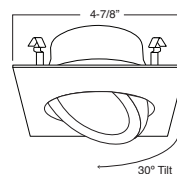

4" INCANDESCENT TRIMS

AIR SHUT

NEW CLIP DESIGN

AF401W-WH
Self Flange Baffle

AIR SHUT

NEW CLIP DESIGN

BAFFLE:
W, P, SN, CP, BZ

TRIM:
WH- WHITE SELF FLANGE

3 HOUSING COMPATIBILITY GUIDE:

AF402CP-WH
Self Flange Reflector

AIR SHUT

NEW CLIP DESIGN

REFLECTOR:
CL, RG, W, MB, CP

TRIM:
WH- WHITE SELF FLANGE

3 HOUSING COMPATIBILITY GUIDE:

1. Designed to fit most 4" cans
2. Air-Shut baffle/reflector
3. No socket bracket necessary

PATENT PENDING

GUIDE	HOUSING COMPATIBILITY	MAX. LAMP WATTAGE
1	B4IC-AT-W, B4-AT-W, B4R-AT-W	50W R/PAR20
2	B4IC-AT-W, B4-AT-W, B4R-AT-W	35W R/PAR20
3	EZ4IC, EZ4, EZ4R	50W R/PAR20

4 INCH INCANDESCENT TRIMS

B471CP-WH
Square Phenolic/Metal Stepped Baffle

BAFFLE:
W, P, SN, CP, BZ

TRIM:
WH, BK, SN, CP, CH, PB, BZ

PATENT #: D510,151

1 HOUSING COMPATIBILITY GUIDE:

B472SN-WH
Square Baffle w/ Socket Bracket

BAFFLE:
W, P, SN, CP, BZ

TRIM:
WH, BK, SN, CP, CH, PB, BZ

PATENT #: D510,151

1 HOUSING COMPATIBILITY GUIDE:

B473CP-WH
Reflector

REFLECTOR:
CL, RG, W, MB, CP, SN, BZ, SHZ

TRIM:
WH, BK, SN, CP, CH, PB, BZ

PATENT #: D510,151

1 HOUSING COMPATIBILITY GUIDE:

B474CL-WH
Square Reflector w/ Socket Bracket

REFLECTOR:
CL, RG, W, MB, CP, SN, BZ, SHZ

TRIM:
WH, BK, SN, CP, CH, PB, BZ

PATENT #: D510,151

1 HOUSING COMPATIBILITY GUIDE:

B441WH
Square Eyeball (30° Tilt)

TRIM:
WH, BK, SN, CP, CH, PB, BZ

PATENT #: D510,151

1 HOUSING COMPATIBILITY GUIDE:

B443WH
Square Slot Aperture

TRIM:
WH, BK, SN, CP, CH, PB, BZ

PATENT #: D510,151

2 HOUSING COMPATIBILITY GUIDE:

B442WH
PAR20 Gimbal Trim (30° Tilt)

TRIM:
WH, BK, SN, CP, CH, PB, BZ

PATENT #: D510,151

1 HOUSING COMPATIBILITY GUIDE:

B444CL-WH
Frosted Lens with Reflector

REFLECTOR:
CL, RG, W, MB, CP, SN

TRIM:
WH, BK, SN, CP, CH, PB, BZ

PATENT #: D510,151

2 HOUSING COMPATIBILITY GUIDE: