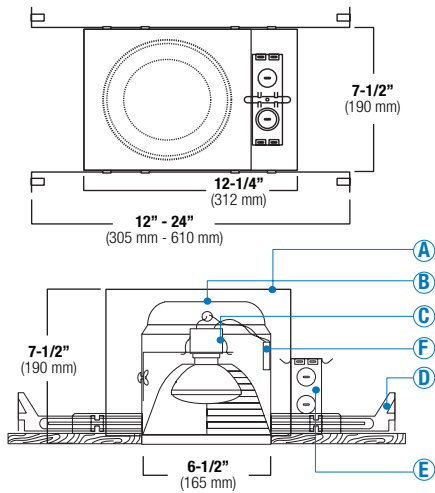

DESIGNED FOR 2" X 8" JOIST CONSTRUCTION

Catalog Number:

Project Name:

Type:

Note:

DESCRIPTION

For new construction. Thermally protected, IC rated specification grade recessed housing. Accommodates up to 100W R40, par38, 75W PAR30, R30 lamps, 60W A19 lamps and 65W BR30 lamps. Furnished with pre-installed adjustable bar hangers. Junction box is provided with four 1/2" KOs, one 3/4" KO and four Romex knockouts with strain relief.

SPECIFICATION

A. OUTER HOUSING - Die formed aluminum construction for maximum heat dissipating air chamber on top of the housing. Junction box could be accessed from inside and outside housing.

B. INNER HOUSING - Die-formed all aluminum construction for maximum heat dissipation and rust protection. Adjusts vertically in plaster frame to accommodate 1/2" to 1-3/8" ceiling.

C. SOCKET - Medium base screw shell porcelain socket preinstalled on adjustable mounting bracket is designed to allow usage of different lamp types, as well as proper and consistent lamp positioning.

D. BAR HANGERS - Preinstalled bar hangers allow housing to be positioned and locked at any point within a 24" joist span. They can be positioned on either the long or short axis of the housing and can be shortened for 12" joists. They contain a double-headed real nail for 20° downward angle for better contact, and the 90° pivoting mounting plate makes installation fast and accurate. Bar hangers can fit onto T-Bar spline with additional slots and holes for special mounting methods if necessary.

E. JUNCTION BOX - through-branch circuit wiring and has four 1/2" KOs, one 3/4" KO and four Romex knockouts with true pry-out slots and strain clamps.

F. THERMAL PROTECTION - Standard thermal protection device guards against improper installation, overlamping and misuse of insulation material.