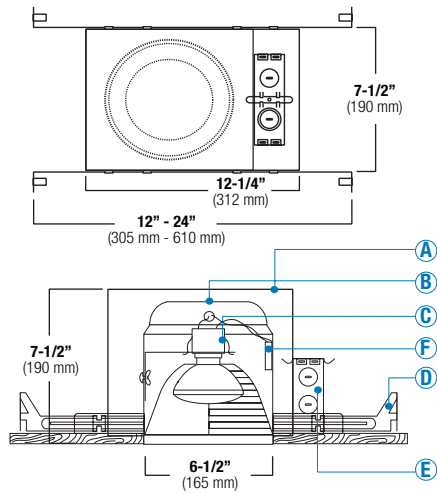

DESIGNED FOR 2" X 8" JOIST CONSTRUCTION

Catalog Number:

Project Name:

Type:

Note:

DESCRIPTION

For new construction. Thermally protected, IC rated specification grade recessed housing. Accommodates up to 100W R40, par38, 75W PAR30, R30 lamps, 60W A19 lamps and 65W BR30 lamps. Furnished with pre-installed adjustable bar hangers. Junction box is provided with four 1/2" KOs, one 3/4" KO and four Romex knockouts with strain relief.

SPECIFICATION

A. OUTER HOUSING - Die formed aluminum construction for maximum heat dissipating air chamber on top of the housing. Junction box could be accessed from inside and outside housing.

B. INNER HOUSING - Die-formed all aluminum construction for maximum heat dissipation and rust protection. Adjusts vertically in plaster frame to accommodate 1/2" to 1-3/8" ceiling.

C. SOCKET - Medium base screw shell porcelain socket preinstalled on adjustable mounting bracket is designed to allow usage of different lamp types, as well as proper and consistent lamp positioning.

D. BAR HANGERS - Preinstalled bar hangers allow housing to be positioned and locked at any point within a 24" joist span. They can be positioned on either the long or short axis of the housing and can be shortened for 12" joists. They contain a double-headed real nail for 20° downward angle for better contact, and the 90° pivoting mounting plate makes installation fast and accurate. Bar hangers can fit onto T-Bar spline with additional slots and holes for special mounting methods if necessary.

E. JUNCTION BOX - through-branch circuit wiring and has four 1/2" KOs, one 3/4" KO and four Romex knockouts with true pry-out slots and strain clamps.

F. THERMAL PROTECTION - Standard thermal protection device guards against improper installation, overlamping and misuse of insulation material.