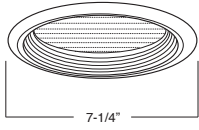

TRIM/RING FINISH:
WH, BK, SN, CP, CH,
PB, BZ

B675W-WH
BAFFLE W/ PRISMATIC LENS

BAFFLE FINISH:
W, P, SN, CP, BZ

TRIM/RING FINISH:
WH, BK, SN, CP, CH,
PB, BZ

B676W-WH
BAFFLE W/ FROSTED LENS

BAFFLE FINISH:
W, P, SN, CP, BZ