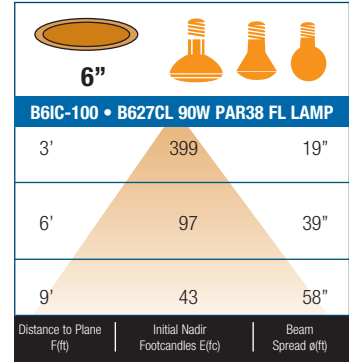

FEATURES

- Thermally Protected IC housing.
- Adjustable socket bracket.
- Wire through junction box.
- Preinstalled adjustable bar hanger.
- Dependable, favorable design and effortless installation.
- 7-1/2" height allows use in 2" x 8" joist construction.
- Special screw on the frame locks bar hangers in place which prevents the housing from any movement once installed.
- Preinstalled socket cap provides electrical contact protection against dust, paint and over spray.

OPTIONS

AIR-SHUT

- Gasket to prevent air flow from heated or air conditioned spaces.
- Meets all national air flow requirements.

ITEM SELECTOR: (Please check the boxes below for the option desired)

TYPE	AIR-SHUT	OPTION	TRIM TYPE	BAFFLE	REFLECTOR	TRIM/RING	GLASS	
B6IC-100	☐ AT	☐ (W) With quick connects	☐ B630	☐ W	☐ CL	☐ WH	☐ Green	
			☐ B640	☐ P	☐ RG	☐ BK	☐ Yellow	
			☐ B620	☐ SN	☐ W	☐ SN	☐ Pink	
			☐ B631	☐ CP	☐ MB	☐ CP	☐ Brown	
			☐ B632	☐ BZ	☐ BZ	☐ CH	☐ Navy Blue	
			☐ AF637		☐ CP	☐ PB	☐ Orange	
			☐ AF631		☐ SN	☐ BZ	☐ Blue	
			☐ AF639		☐ SHZ		☐ White	
			☐ AF640				☐ Red	
			☐ B610	☐ B630	☐ W	☐ CL	☐ WH	☐ Green
			☐ B607	☐ B640	☐ P	☐ RG	☐ BK	☐ Yellow
			☐ B627	☐ B620	☐ SN	☐ W	☐ SN	☐ Pink
				☐ B631	☐ CP	☐ MB	☐ CP	☐ Brown
				☐ B632	☐ BZ	☐ BZ	☐ CH	☐ Navy Blue
				☐ AF637		☐ CP	☐ PB	☐ Orange
				☐ AF631		☐ SN	☐ BZ	☐ Blue
				☐ AF639		☐ SHZ		☐ White
				☐ AF640				☐ Red

Specifications:

B6IC-100

AIR-SHUT   OPTION   TRIM TYPE   BAFFLE   REFLECTOR   TRIM/RING   GLASS

BAFFLE	REFLECTOR	TRIM/RING
W White	CL Chrome	WH White
P Black	RG Gold	BK Black
SN Satin Nickel	W White	SN Satin Nickel
CP Copper	MB Black	CP Copper
BZ Bronze	BZ Bronze	CH Chrome
	CP Copper	PB Polish Brass
	SN Satin Nickel	BZ Bronze
	SHZ Satin Haze	

Sample of Catalog Number: **B6IC-100-AT-W-B630-W-WH**

Submittal form is available @ www.iuseelite.com
Tel: 323-888-1973 • Fax: 323-888-1977

Specifications and Dimensions subject to change without notice.

REV: ELITE LIGHTING-SPEC-06-29-2011