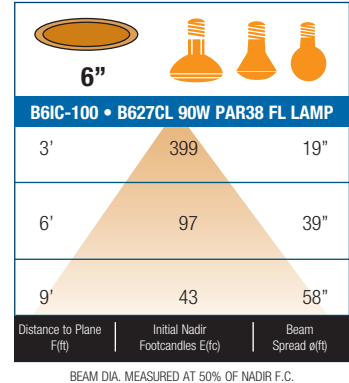

FEATURES

- Thermally Protected IC housing.
- Adjustable socket bracket.
- Wire through junction box.
- Preinstalled adjustable bar hanger.
- Dependable, favorable design and effortless installation.
- 7-1/2" height allows use in 2" x 8" joist construction.
- Special screw on the frame locks bar hangers in place which prevents the housing from any movement once installed.
- Preinstalled socket cap provides electrical contact protection against dust, paint and over spray.

OPTIONS

AIR-SHUT

- Gasket to prevent air flow from heated or air conditioned spaces.
- Meets all national air flow requirements.

ITEM SELECTOR: (Please check the boxes below for the option desired)

TYPE	AIR-SHUT	OPTION	TRIM TYPE	BAFFLE	REFLECTOR	TRIM/RING	GLASS	
B6IC-100	☐ AT	☐ (W) With quick connects	☐ B630	☐ W	☐ CL	☐ WH	☐ Green	
			☐ B640	☐ P	☐ RG	☐ BK	☐ Yellow	
			☐ B620	☐ SN	☐ W	☐ SN	☐ Pink	
			☐ B631	☐ CP	☐ MB	☐ CP	☐ Brown	
			☐ B632	☐ BZ	☐ BZ	☐ CH	☐ Navy Blue	
			☐ AF637		☐ CP	☐ PB	☐ Orange	
			☐ AF631		☐ SN	☐ BZ	☐ Blue	
			☐ AF639		☐ SHZ		☐ White	
			☐ AF640				☐ Red	
			☐ B610	☐ B630	☐ W	☐ CL	☐ WH	☐ Green
			☐ B607	☐ B640	☐ P	☐ RG	☐ BK	☐ Yellow
			☐ B627	☐ B620	☐ SN	☐ W	☐ SN	☐ Pink
				☐ B631	☐ CP	☐ MB	☐ CP	☐ Brown
				☐ B632	☐ BZ	☐ BZ	☐ CH	☐ Navy Blue
				☐ AF637		☐ CP	☐ PB	☐ Orange
				☐ AF631		☐ SN	☐ BZ	☐ Blue
				☐ AF639		☐ SHZ		☐ White
				☐ AF640				☐ Red

Specifications:

B6IC-100

AIR-SHUT   OPTION   TRIM TYPE   BAFFLE   REFLECTOR   TRIM/RING   GLASS

BAFFLE	REFLECTOR	TRIM/RING
W White	CL Chrome	WH White
P Black	RG Gold	BK Black
SN Satin Nickel	W White	SN Satin Nickel
CP Copper	MB Black	CP Copper
BZ Bronze	BZ Bronze	CH Chrome
	CP Copper	PB Polish Brass
	SN Satin Nickel	BZ Bronze
	SHZ Satin Haze	

Sample of Catalog Number: B6IC-100-AT-W-B630-W-WH

Submittal form is available @ www.iuseelite.com
Tel: 323-888-1973 • Fax: 323-888-1977

Specifications and Dimensions subject to change without notice.

REV: ELITE LIGHTING-SPEC-06-29-2011