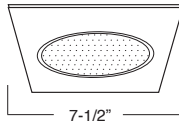

6" Incandescent Trims

(LAMP WATTAGE: (1) MAX. 75W R/PAR40/PAR38, 75W R/PAR30, 60W A19, 65W BR30)

Catalog Number:

Project Name:

Type:

Note:

BAFFLE FINISH:
W, P, SN, CP, BZ

TRIM/RING FINISH:
WH, BK, SN, CP

REFLECTOR FINISH:
CL, RG, W, MB,
SN, CP

TRIM/RING FINISH:
WH, BK, SN, CP

TRIM/RING FINISH:
WH

TRIM/RING FINISH:
WH

TRIM/RING FINISH:
WH

LENS:
WHITE

TRIM/RING FINISH:
WH

LENS:
CLEAR

TRIM/RING FINISH:
WH

LENS:
WHITE

TRIM/RING FINISH:
WH

LENS:
FROSTED

TRIM/RING FINISH:
WH

LENS:
FROSTED/CLEAR

TRIM/RING FINISH:
WH

BAFFLE	REFLECTOR	TRIM RING
W White	CL Chrome	WH White
P Black	RG Gold	BK Black
SN Satin Nickel	W White	SN Satin Nickel
CP Copper	MB Black	CP Copper
BZ Bronze	CP Copper	CH Chrome
	SN Satin Nickel	PB Polish Brass
		BZ Bronze

*For custom baffle, reflector, trim ring, glass color and lens options, please consult factory.