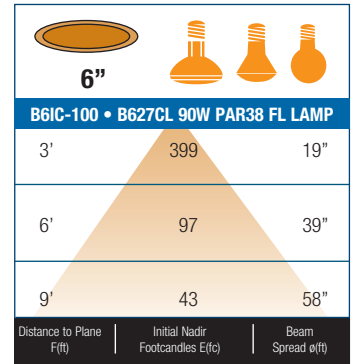

FEATURES

- Thermally Protected IC housing.
- Adjustable socket bracket.
- Wire through junction box.
- Preinstalled adjustable bar hanger.
- Dependable, favorable design and effortless installation.
- 7-1/2" height allows use in 2" x 8" joist construction.
- Special screw on the frame locks bar hangers in place which prevents the housing from any movement once installed.
- Preinstalled socket cap provides electrical contact protection against dust, paint and over spray.

OPTIONS

AIR-SHUT

- Gasket to prevent air flow from heated or air conditioned spaces.
- Meets all national air flow requirements.

ITEM SELECTOR: (Please check the boxes below for the option desired)

TYPE	AIR-SHUT	OPTION	TRIM TYPE	BAFFLE	REFLECTOR	TRIM/RING	GLASS	
B6IC-100	☐ AT	☐ (W) With quick connects	☐ B630	☐ W	☐ CL	☐ WH	☐ Green	
			☐ B640	☐ P	☐ RG	☐ BK	☐ Yellow	
			☐ B620	☐ SN	☐ W	☐ SN	☐ Pink	
			☐ B631	☐ CP	☐ MB	☐ CP	☐ Brown	
			☐ B632	☐ BZ	☐ BZ	☐ CH	☐ Navy Blue	
			☐ AF637		☐ CP	☐ PB	☐ Orange	
			☐ AF631		☐ SN	☐ BZ	☐ Blue	
			☐ AF639		☐ SHZ		☐ White	
			☐ AF640				☐ Red	
			☐ B610	☐ B630	☐ W	☐ CL	☐ WH	☐ Green
			☐ B607	☐ B640	☐ P	☐ RG	☐ BK	☐ Yellow
			☐ B627	☐ B620	☐ SN	☐ W	☐ SN	☐ Pink
				☐ B631	☐ CP	☐ MB	☐ CP	☐ Brown
				☐ B632	☐ BZ	☐ BZ	☐ CH	☐ Navy Blue
				☐ AF637		☐ CP	☐ PB	☐ Orange
				☐ AF631		☐ SN	☐ BZ	☐ Blue
				☐ AF639		☐ SHZ		☐ White
				☐ AF640				☐ Red

Specifications:

B6IC-100

AIR-SHUT   OPTION   TRIM TYPE   BAFFLE   REFLECTOR   TRIM/RING   GLASS

BAFFLE	REFLECTOR	TRIM/RING
W White	CL Chrome	WH White
P Black	RG Gold	BK Black
SN Satin Nickel	W White	SN Satin Nickel
CP Copper	MB Black	CP Copper
BZ Bronze	BZ Bronze	CH Chrome
	CP Copper	PB Polish Brass
	SN Satin Nickel	BZ Bronze
	SHZ Satin Haze	

Sample of Catalog Number: **B6IC-100-AT-W-B630-W-WH**

Submittal form is available @ www.iuseelite.com
Tel: 323-888-1973 • Fax: 323-888-1977

Specifications and Dimensions subject to change without notice.

REV: ELITE LIGHTING-SPEC-06-29-2011