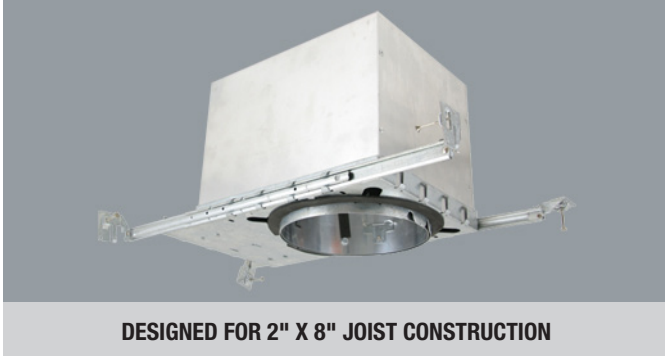

B6IC-100

6" Universal 100W IC Housing Double Wall

LAMP WATTAGE: (1) MAX. 75W R/PAR40/PAR38, 75W R/PAR30, 60W A19, 65W BR30