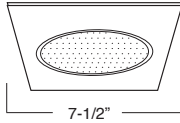

6" Incandescent Trims

(LAMP WATTAGE: (1) MAX. 75W R/PAR40/PAR38, 75W R/PAR30, 60W A19, 65W BR30)

Catalog Number:

Project Name:

Type:

Note:

BAFFLE FINISH:
W, P, SN, CP, BZ

TRIM/RING FINISH:
WH, BK, SN, CP

REFLECTOR FINISH:
CL, RG, W, MB,
SN, CP

TRIM/RING FINISH:
WH, BK, SN, CP

TRIM/RING FINISH:
WH

TRIM/RING FINISH:
WH

TRIM/RING FINISH:
WH

LENS:
WHITE

TRIM/RING FINISH:
WH

LENS:
CLEAR

TRIM/RING FINISH:
WH

LENS:
WHITE

TRIM/RING FINISH:
WH

LENS:
FROSTED

TRIM/RING FINISH:
WH

LENS:
FROSTED/CLEAR

TRIM/RING FINISH:
WH

BAFFLE	REFLECTOR	TRIM RING
W White	CL Chrome	WH White
P Black	RG Gold	BK Black
SN Satin Nickel	W White	SN Satin Nickel
CP Copper	MB Black	CP Copper
BZ Bronze	CP Copper	CH Chrome
	SN Satin Nickel	PB Polish Brass
		BZ Bronze

*For custom baffle, reflector, trim ring, glass color and lens options, please consult factory.