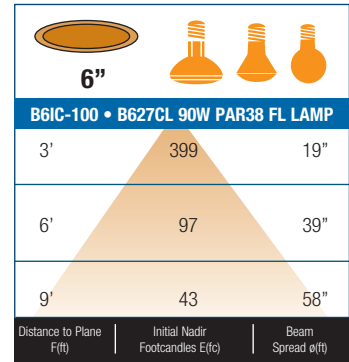

BEAM DIA. MEASURED AT 50% OF NADIR F.C.

FEATURES

- Thermally Protected IC housing.
- Adjustable socket bracket.
- Wire through junction box.
- Preinstalled adjustable bar hanger.
- Dependable, favorable design and effortless installation.
- 7-1/2" height allows use in 2" x 8" joist construction.
- Special screw on the frame locks bar hangers in place which prevents the housing from any movement once installed.
- Preinstalled socket cap provides electrical contact protection against dust, paint and over spray.

OPTIONS

AIR-SHUT

- Gasket to prevent air flow from heated or air conditioned spaces.
- Meets all national air flow requirements.

ITEM SELECTOR: (Please check the boxes below for the option desired)

TYPE	AIR-SHUT	OPTION	TRIM TYPE	BAFFLE	REFLECTOR	TRIM/RING	GLASS	
B6IC-100	☐ AT	☐ (W) With quick connects	☐ B630	☐ W	☐ CL	☐ WH	☐ Green	
			☐ B640	☐ P	☐ RG	☐ BK	☐ Yellow	
			☐ B620	☐ SN	☐ W	☐ SN	☐ Pink	
			☐ B631	☐ CP	☐ MB	☐ CP	☐ Brown	
			☐ B632	☐ BZ	☐ BZ	☐ CH	☐ Navy Blue	
			☐ AF637		☐ CP	☐ PB	☐ Orange	
			☐ AF631		☐ SN	☐ BZ	☐ Blue	
			☐ AF639		☐ SHZ		☐ White	
			☐ AF640				☐ Red	
			☐ B610	☐ B630	☐ W	☐ CL	☐ WH	☐ Green
			☐ B607	☐ B640	☐ P	☐ RG	☐ BK	☐ Yellow
			☐ B627	☐ B620	☐ SN	☐ W	☐ SN	☐ Pink
				☐ B631	☐ CP	☐ MB	☐ CP	☐ Brown
				☐ B632	☐ BZ	☐ BZ	☐ CH	☐ Navy Blue
				☐ AF637		☐ CP	☐ PB	☐ Orange
				☐ AF631		☐ SN	☐ BZ	☐ Blue
				☐ AF639		☐ SHZ		☐ White
				☐ AF640				☐ Red

Specifications:

B6IC-100

AIR-SHUT   OPTION   TRIM TYPE   BAFFLE   REFLECTOR   TRIM/RING   GLASS

BAFFLE	REFLECTOR	TRIM/RING
W White	CL Chrome	WH White
P Black	RG Gold	BK Black
SN Satin Nickel	W White	SN Satin Nickel
CP Copper	MB Black	CP Copper
BZ Bronze	BZ Bronze	CH Chrome
	CP Copper	PB Polish Brass
	SN Satin Nickel	BZ Bronze
	SHZ Satin Haze	

Sample of Catalog Number: B6IC-100-AT-W-B630-W-WH

Submittal form is available @ www.iuseelite.com
Tel: 323-888-1973 • Fax: 323-888-1977

Specifications and Dimensions subject to change without notice.

REV: ELITE LIGHTING-SPEC-06-29-2011