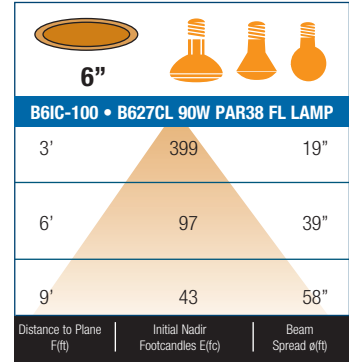

BEAM DIA. MEASURED AT 50% OF NADIR F.C.

FEATURES

- Thermally Protected IC housing.
- Adjustable socket bracket.
- Wire through junction box.
- Preinstalled adjustable bar hanger.
- Dependable, favorable design and effortless installation.
- 7-1/2" height allows use in 2" x 8" joist construction.
- Special screw on the frame locks bar hangers in place which prevents the housing from any movement once installed.
- Preinstalled socket cap provides electrical contact protection against dust, paint and over spray.

OPTIONS

AIR-SHUT

- Gasket to prevent air flow from heated or air conditioned spaces.
- Meets all national air flow requirements.

ITEM SELECTOR: (Please check the boxes below for the option desired)

TYPE	AIR-SHUT	OPTION	TRIM TYPE	BAFFLE	REFLECTOR	TRIM/RING	GLASS	
B6IC-100	☐ AT	☐ (W) With quick connects	☐ B630	☐ W	☐ CL	☐ WH	☐ Green	
			☐ B640	☐ P	☐ RG	☐ BK	☐ Yellow	
			☐ B620	☐ SN	☐ W	☐ SN	☐ Pink	
			☐ B631	☐ CP	☐ MB	☐ CP	☐ Brown	
			☐ B632	☐ BZ	☐ BZ	☐ CH	☐ Navy Blue	
			☐ AF637		☐ CP	☐ PB	☐ Orange	
			☐ AF631		☐ SN	☐ BZ	☐ Blue	
			☐ AF639		☐ SHZ		☐ White	
			☐ AF640				☐ Red	
			☐ B610	☐ B608	☐ B601	☐ B637	☐ B615	☐ B622
			☐ B607	☐ B602	☐ B601L	☐ B643	☐ B633	☐ B623
			☐ B627	☐ B609	☐ B605	☐ B658	☐ B634	☐ B625
				☐ B619	☐ B605L	☐ B659	☐ B649	☐ B624
				☐ B646	☐ B606	☐ B675	☐ AF633	☐ B681
				☐ B616	☐ B606L	☐ B676	☐ B225	☐ B687
				☐ B663	☐ B635	☐ B612	☐ B653	☐ B682
				☐ B664	☐ B636	☐ B645	☐ B651	☐ B693
				☐ B673	☐ B641	☐ B648	☐ B611	☐ B694
				☐ B674	☐ B642	☐ B652	☐ B647	☐ B688
				☐ B683	☐ B656	☐ B603	☐ B644	☐ B685
			☐ B684	☐ B657	☐ B604	☐ B650	☐ B696	

Specifications:

B6IC-100

AIR-SHUT   OPTION   TRIM TYPE   BAFFLE   REFLECTOR   TRIM/RING   GLASS

BAFFLE	REFLECTOR	TRIM/RING
W White	CL Chrome	WH White
P Black	RG Gold	BK Black
SN Satin Nickel	W White	SN Satin Nickel
CP Copper	MB Black	CP Copper
BZ Bronze	BZ Bronze	CH Chrome
	CP Copper	PB Polish Brass
	SN Satin Nickel	BZ Bronze
	SHZ Satin Haze	

Sample of Catalog Number: B6IC-100-AT-W-B630-W-WH

Submittal form is available @ www.iuseelite.com
Tel: 323-888-1973 • Fax: 323-888-1977

Specifications and Dimensions subject to change without notice.

REV: ELITE LIGHTING-SPEC-06-29-2011