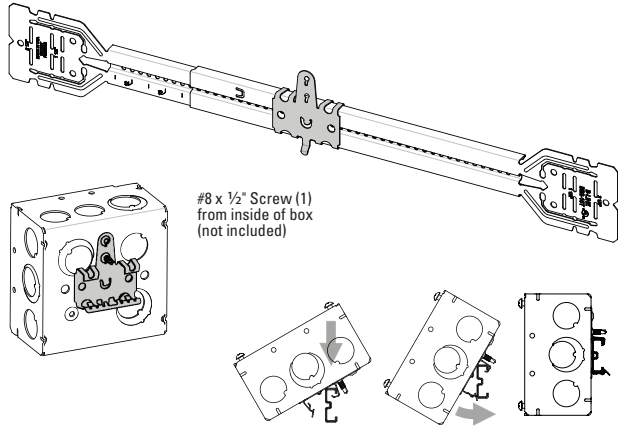

Telescoping Bracket & Box Mounting Clip

UPC Part #	Catalog #	Description	W (in)	W (mm)	Box Qty.
79903863001	BB2-16T	Telescoping Bracket	11" - 18"	280 - 450	50
79903863002	BB2-24T	Telescoping Bracket	15 1/2" - 26"	390 - 660	50
79903863003	BB2TSC	Box Mounting Clip	--	--	100

Bend flange as shown for 1 1/2" and 2 1/8" box depths:

Cut and bend flange as shown for 2 1/2" and 2 13/16" box depths:

When BB2-16T or BB2-24T is used on metal studs in Canada, at least one (1) listed Box Stabilizer must be installed on the electrical box closest to the center of the bracket to maintain cUL listing.