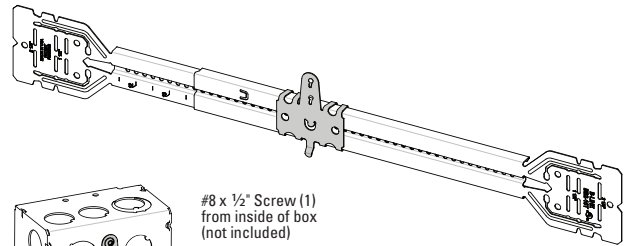

Telescoping Bracket & Box Mounting Clip

UPC Part #	Catalog #	Description	W (in)	W (mm)	Box Qty.
79903863001	BB2-16T	Telescoping Bracket	11" - 18"	280 - 450	50
79903863002	BB2-24T	Telescoping Bracket	15 1/2" - 26"	390 - 660	50
79903863003	BB2TSC	Box Mounting Clip	--	--	100

Bend flange as shown for 1 1/2" and 2 1/8" box depths:

Cut and bend flange as shown for 2 1/2" and 2 13/16" box depths:

When BB2-16T or BB2-24T is used on metal studs in Canada, at least one (1) listed Box Stabilizer must be installed on the electrical box closest to the center of the bracket to maintain cUL listing.

Recommended Box Stabilizers

Catalog #	Metal Stud Size
BB12	2 1/2" - 4"
BB12-6	6"
BF1-40	1 1/2"
BF1-56	3 1/2"
BF1-64	4"
BF1-96	6"

Eaton
1000 Eaton Boulevard
Cleveland, OH 44122
United States
Eaton.com

© 2015 Eaton
All Rights Reserved
Printed in USA
Publication No. FIS-174
July 2015