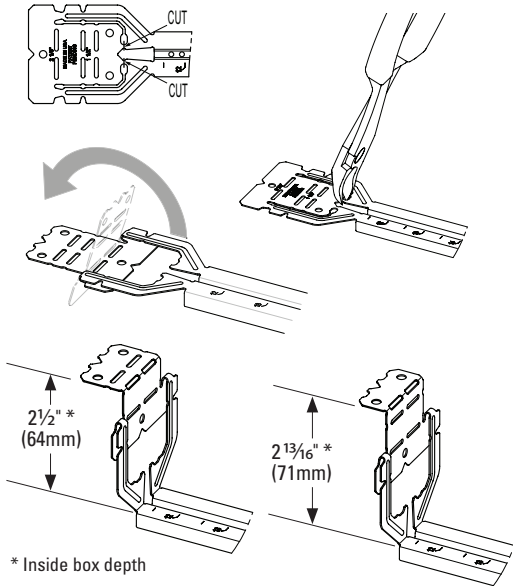

Telescoping Bracket & Box Mounting Clip

UPC Part #	Catalog #	Description	W (in)	W (mm)	Box Qty.
79903863001	BB2-16T	Telescoping Bracket	11" - 18"	280 - 450	50
79903863002	BB2-24T	Telescoping Bracket	15 1/2" - 26"	390 - 660	50
79903863003	BB2TSC	Box Mounting Clip	--	--	100

Bend flange as shown for 1 1/2" and 2 1/8" box depths:

Cut and bend flange as shown for 2 1/2" and 2 13/16" box depths:

When BB2-16T or BB2-24T is used on metal studs in Canada, at least one (1) listed Box Stabilizer must be installed on the electrical box closest to the center of the bracket to maintain cUL listing.

Recommended Box Stabilizers

Catalog #	Metal Stud Size
BB12	2 1/2" - 4"
BB12-6	6"
BF1-40	1 1/2"
BF1-56	3 1/2"
BF1-64	4"
BF1-96	6"

Eaton
1000 Eaton Boulevard
Cleveland, OH 44122
United States
Eaton.com

© 2015 Eaton
All Rights Reserved
Printed in USA
Publication No. FIS-174
July 2015