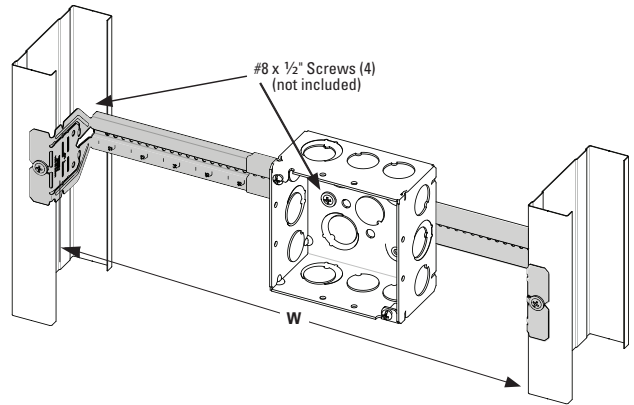

Telescoping Bracket & Box Mounting Clip

UPC Part #	Catalog #	Description	W (in)	W (mm)	Box Qty.
79903863001	BB2-16T	Telescoping Bracket	11" - 18"	280 - 450	50
79903863002	BB2-24T	Telescoping Bracket	15 1/2" - 26"	390 - 660	50
79903863003	BB2TSC	Box Mounting Clip	--	--	100

Bend flange as shown for 1 1/2" and 2 1/8" box depths:

Cut and bend flange as shown for 2 1/2" and 2 13/16" box depths:

When BB2-16T or BB2-24T is used on metal studs in Canada, at least one (1) listed Box Stabilizer must be installed on the electrical box closest to the center of the bracket to maintain cUL listing.

Recommended Box Stabilizers

Catalog #	Metal Stud Size
BB12	2 1/2" - 4"
BB12-6	6"
BF1-40	1 1/2"
BF1-56	3 1/2"
BF1-64	4"
BF1-96	6"

Eaton
1000 Eaton Boulevard
Cleveland, OH 44122
United States
Eaton.com

© 2015 Eaton
All Rights Reserved
Printed in USA
Publication No. FIS-174
July 2015