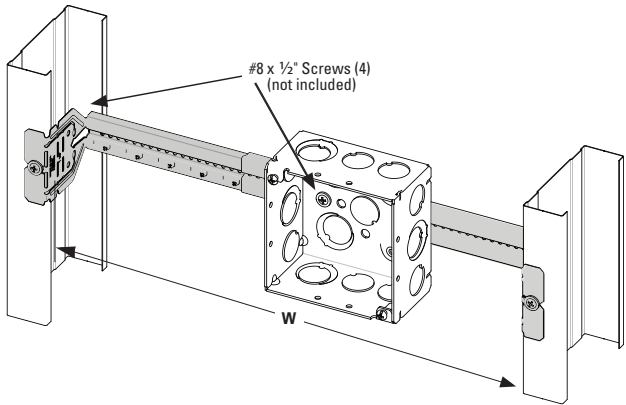

# Telescoping Bracket & Box Mounting Clip

UPC Part #	Catalog #	Description	W (in)	W (mm)	Box Qty.
79903863001	BB2-16T	Telescoping Bracket	11" - 18"	280 - 450	50
79903863002	BB2-24T	Telescoping Bracket	15 1/2" - 26"	390 - 660	50
79903863003	BB2TSC	Box Mounting Clip	--	--	100

**Bend flange as shown for 1 1/2" and 2 1/8" box depths:**

**Cut and bend flange as shown for 2 1/2" and 2 13/16" box depths:**

When BB2-16T or BB2-24T is used on metal studs in Canada, at least one (1) listed Box Stabilizer must be installed on the electrical box closest to the center of the bracket to maintain cUL listing.

**Recommended Box Stabilizers**

Catalog #	Metal Stud Size
BB12	2 1/2" - 4"
BB12-6	6"
BF1-40	1 1/2"
BF1-56	3 1/2"
BF1-64	4"
BF1-96	6"

**Eaton**  
1000 Eaton Boulevard  
Cleveland, OH 44122  
United States  
Eaton.com