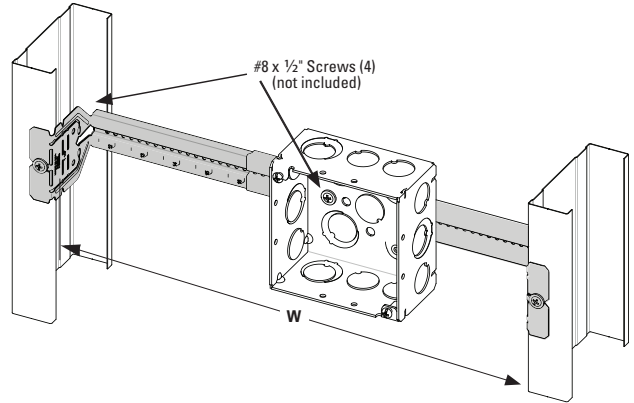

Telescoping Bracket & Box Mounting Clip

UPC Part #	Catalog #	Description	W (in)	W (mm)	Box Qty.
79903863001	BB2-16T	Telescoping Bracket	11" - 18"	280 - 450	50
79903863002	BB2-24T	Telescoping Bracket	15 1/2" - 26"	390 - 660	50
79903863003	BB2TSC	Box Mounting Clip	--	--	100

Bend flange as shown for 1 1/2" and 2 1/8" box depths:

Cut and bend flange as shown for 2 1/2" and 2 13/16" box depths:

When BB2-16T or BB2-24T is used on metal studs in Canada, at least one (1) listed Box Stabilizer must be installed on the electrical box closest to the center of the bracket to maintain cUL listing.