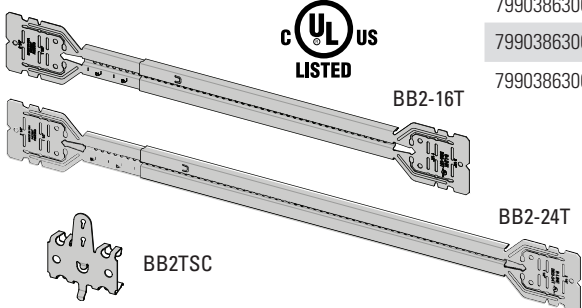

Bend flange as shown for 1 1/2" and 2 1/8" box depths:

Cut and bend flange as shown for 2 1/2" and 2 13/16" box depths:

When BB2-16T or BB2-24T is used on metal studs in Canada, at least one (1) listed Box Stabilizer must be installed on the electrical box closest to the center of the bracket to maintain cUL listing.

Recommended Box Stabilizers

Catalog #	Metal Stud Size
BB12	2 1/2" - 4"
BB12-6	6"
BF1-40	1 1/2"
BF1-56	3 1/2"
BF1-64	4"
BF1-96	6"

Eaton
1000 Eaton Boulevard
Cleveland, OH 44122
United States
Eaton.com

© 2015 Eaton
All Rights Reserved
Printed in USA
Publication No. FIS-174
July 2015

Telescoping Bracket & Box Mounting Clip

UPC Part #	Catalog #	Description	W (in)	W (mm)	Box Qty.
79903863001	BB2-16T	Telescoping Bracket	11" - 18"	280 - 450	50
79903863002	BB2-24T	Telescoping Bracket	15 1/2" - 26"	390 - 660	50
79903863003	BB2TSC	Box Mounting Clip	--	--	100