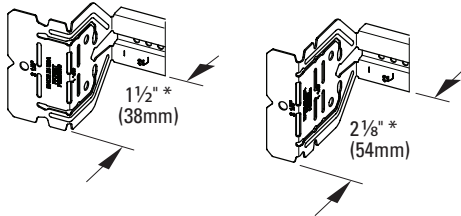

Telescoping Bracket & Box Mounting Clip

UPC Part #	Catalog #	Description	W (in)	W (mm)	Box Qty.
79903863001	BB2-16T	Telescoping Bracket	11" - 18"	280 - 450	50
79903863002	BB2-24T	Telescoping Bracket	15 1/2" - 26"	390 - 660	50
79903863003	BB2TSC	Box Mounting Clip	--	--	100

Bend flange as shown for 1 1/2" and 2 1/8" box depths:

Cut and bend flange as shown for 2 1/2" and 2 13/16" box depths:

When BB2-16T or BB2-24T is used on metal studs in Canada, at least one (1) listed Box Stabilizer must be installed on the electrical box closest to the center of the bracket to maintain cUL listing.

Recommended Box Stabilizers

Catalog #	Metal Stud Size
BB12	2 1/2" - 4"
BB12-6	6"
BF1-40	1 1/2"
BF1-56	3 1/2"
BF1-64	4"
BF1-96	6"

Eaton
1000 Eaton Boulevard
Cleveland, OH 44122
United States
Eaton.com

© 2015 Eaton
All Rights Reserved
Printed in USA
Publication No. FIS-174
July 2015