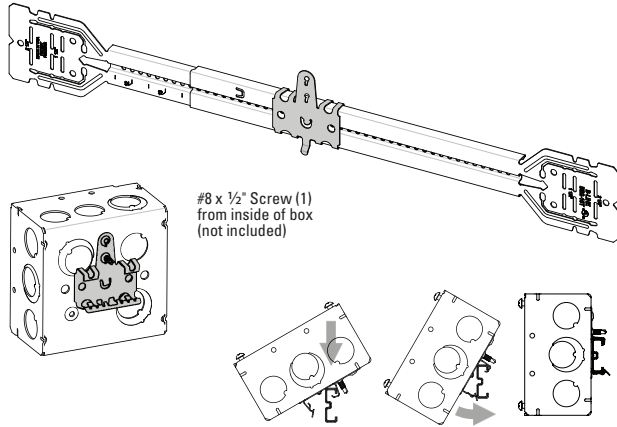

Telescoping Bracket & Box Mounting Clip

UPC Part #	Catalog #	Description	W (in)	W (mm)	Box Qty.
79903863001	BB2-16T	Telescoping Bracket	11" - 18"	280 - 450	50
79903863002	BB2-24T	Telescoping Bracket	15 1/2" - 26"	390 - 660	50
79903863003	BB2TSC	Box Mounting Clip	--	--	100

Bend flange as shown for 1 1/2" and 2 1/8" box depths:

Cut and bend flange as shown for 2 1/2" and 2 13/16" box depths:

When BB2-16T or BB2-24T is used on metal studs in Canada, at least one (1) listed Box Stabilizer must be installed on the electrical box closest to the center of the bracket to maintain cUL listing.

Recommended Box Stabilizers

Catalog #	Metal Stud Size
BB12	2 1/2" - 4"
BB12-6	6"
BF1-40	1 1/2"
BF1-56	3 1/2"
BF1-64	4"
BF1-96	6"

Eaton
1000 Eaton Boulevard
Cleveland, OH 44122
United States
Eaton.com

© 2015 Eaton
All Rights Reserved
Printed in USA
Publication No. FIS-174
July 2015