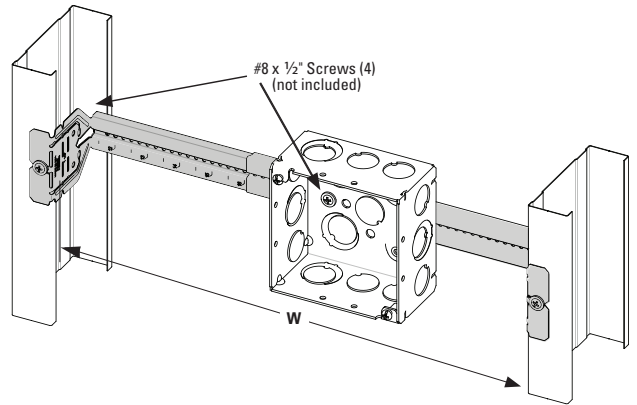

Telescoping Bracket & Box Mounting Clip

UPC Part #	Catalog #	Description	W (in)	W (mm)	Box Qty.
79903863001	BB2-16T	Telescoping Bracket	11" - 18"	280 - 450	50
79903863002	BB2-24T	Telescoping Bracket	15 1/2" - 26"	390 - 660	50
79903863003	BB2TSC	Box Mounting Clip	--	--	100

Bend flange as shown for 1 1/2" and 2 1/8" box depths:

Cut and bend flange as shown for 2 1/2" and 2 13/16" box depths:

When BB2-16T or BB2-24T is used on metal studs in Canada, at least one (1) listed Box Stabilizer must be installed on the electrical box closest to the center of the bracket to maintain cUL listing.

Recommended Box Stabilizers

Catalog #	Metal Stud Size
BB12	2 1/2" - 4"
BB12-6	6"
BF1-40	1 1/2"
BF1-56	3 1/2"
BF1-64	4"
BF1-96	6"

Eaton
1000 Eaton Boulevard
Cleveland, OH 44122
United States
Eaton.com

© 2015 Eaton
All Rights Reserved
Printed in USA
Publication No. FIS-174
July 2015