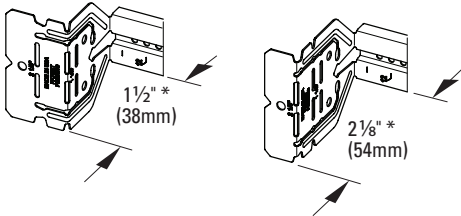

# Telescoping Bracket & Box Mounting Clip

UPC Part #	Catalog #	Description	W (in)	W (mm)	Box Qty.
79903863001	BB2-16T	Telescoping Bracket	11" - 18"	280 - 450	50
79903863002	BB2-24T	Telescoping Bracket	15 1/2" - 26"	390 - 660	50
79903863003	BB2TSC	Box Mounting Clip	--	--	100

**Bend flange as shown for 1 1/2" and 2 1/8" box depths:**

**Cut and bend flange as shown for 2 1/2" and 2 13/16" box depths:**

When BB2-16T or BB2-24T is used on metal studs in Canada, at least one (1) listed Box Stabilizer must be installed on the electrical box closest to the center of the bracket to maintain cUL listing.

**Recommended Box Stabilizers**

Catalog #	Metal Stud Size
BB12	2 1/2" - 4"
BB12-6	6"
BF1-40	1 1/2"
BF1-56	3 1/2"
BF1-64	4"
BF1-96	6"

**Eaton**  
1000 Eaton Boulevard  
Cleveland, OH 44122  
United States  
Eaton.com