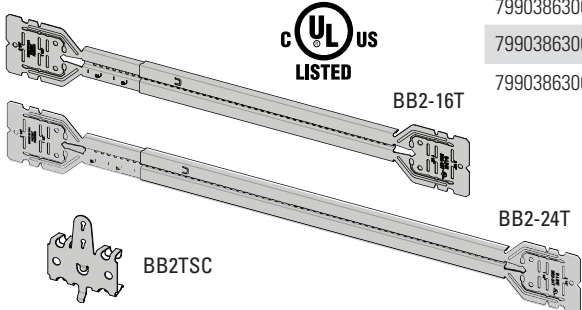

Telescoping Bracket & Box Mounting Clip

UPC Part #	Catalog #	Description	W (in)	W (mm)	Box Qty.
79903863001	BB2-16T	Telescoping Bracket	11" - 18"	280 - 450	50
79903863002	BB2-24T	Telescoping Bracket	15 1/2" - 26"	390 - 660	50
79903863003	BB2TSC	Box Mounting Clip	--	--	100

Bend flange as shown for 1 1/2" and 2 1/8" box depths:

Cut and bend flange as shown for 2 1/2" and 2 13/16" box depths:

When BB2-16T or BB2-24T is used on metal studs in Canada, at least one (1) listed Box Stabilizer must be installed on the electrical box closest to the center of the bracket to maintain cUL listing.

Recommended Box Stabilizers

Catalog #	Metal Stud Size
BB12	2 1/2" - 4"
BB12-6	6"
BF1-40	1 1/2"
BF1-56	3 1/2"
BF1-64	4"
BF1-96	6"

Eaton
1000 Eaton Boulevard
Cleveland, OH 44122
United States
Eaton.com

© 2015 Eaton
All Rights Reserved
Printed in USA
Publication No. FIS-174
July 2015