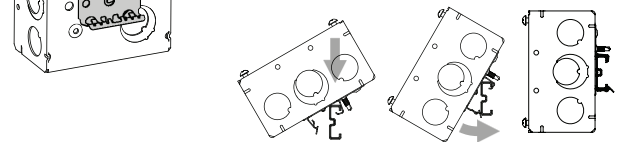

Telescoping Bracket & Box Mounting Clip

UPC Part #	Catalog #	Description	W (in)	W (mm)	Box Qty.
79903863001	BB2-16T	Telescoping Bracket	11" - 18"	280 - 450	50
79903863002	BB2-24T	Telescoping Bracket	15 1/2" - 26"	390 - 660	50
79903863003	BB2TSC	Box Mounting Clip	--	--	100

Bend flange as shown for 1 1/2" and 2 1/8" box depths:

Cut and bend flange as shown for 2 1/2" and 2 13/16" box depths:

When BB2-16T or BB2-24T is used on metal studs in Canada, at least one (1) listed Box Stabilizer must be installed on the electrical box closest to the center of the bracket to maintain cUL listing.