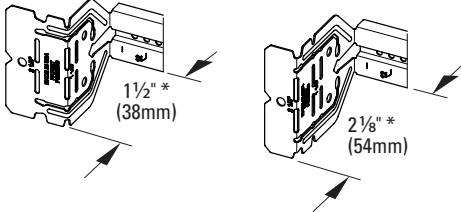

Bend flange as shown for 1 1/2" and 2 1/8" box depths:

Cut and bend flange as shown for 2 1/2" and 2 13/16" box depths: