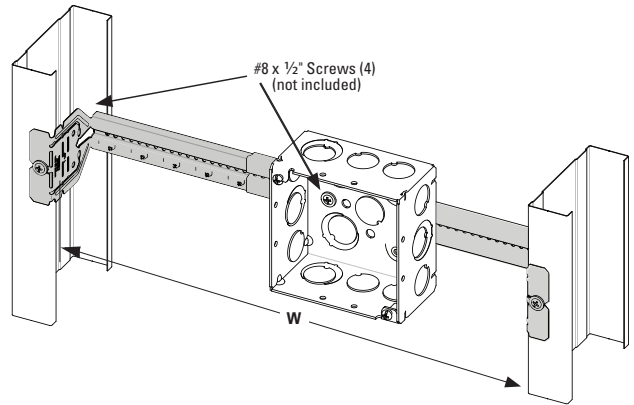

Telescoping Bracket & Box Mounting Clip

UPC Part #	Catalog #	Description	W (in)	W (mm)	Box Qty.
79903863001	BB2-16T	Telescoping Bracket	11" - 18"	280 - 450	50
79903863002	BB2-24T	Telescoping Bracket	15 1/2" - 26"	390 - 660	50
79903863003	BB2TSC	Box Mounting Clip	--	--	100

Bend flange as shown for 1 1/2" and 2 1/8" box depths:

Cut and bend flange as shown for 2 1/2" and 2 13/16" box depths:

When BB2-16T or BB2-24T is used on metal studs in Canada, at least one (1) listed Box Stabilizer must be installed on the electrical box closest to the center of the bracket to maintain cUL listing.