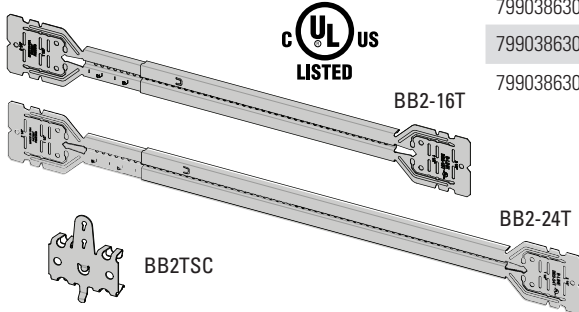

Telescoping Bracket & Box Mounting Clip

UPC Part #	Catalog #	Description	W (in)	W (mm)	Box Qty.
79903863001	BB2-16T	Telescoping Bracket	11" - 18"	280 - 450	50
79903863002	BB2-24T	Telescoping Bracket	15 1/2" - 26"	390 - 660	50
79903863003	BB2TSC	Box Mounting Clip	--	--	100

Bend flange as shown for 1 1/2" and 2 1/8" box depths:

Cut and bend flange as shown for 2 1/2" and 2 13/16" box depths:

When BB2-16T or BB2-24T is used on metal studs in Canada, at least one (1) listed Box Stabilizer must be installed on the electrical box closest to the center of the bracket to maintain cUL listing.

Recommended Box Stabilizers

Catalog #	Metal Stud Size
BB12	2 1/2" - 4"
BB12-6	6"
BF1-40	1 1/2"
BF1-56	3 1/2"
BF1-64	4"
BF1-96	6"

Eaton
1000 Eaton Boulevard
Cleveland, OH 44122
United States
Eaton.com

© 2015 Eaton
All Rights Reserved
Printed in USA
Publication No. FIS-174
July 2015