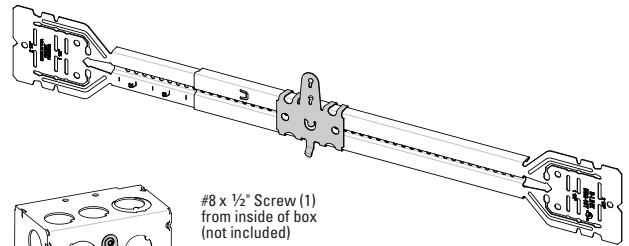

Telescoping Bracket & Box Mounting Clip

UPC Part #	Catalog #	Description	W (in)	W (mm)	Box Qty.
79903863001	BB2-16T	Telescoping Bracket	11" - 18"	280 - 450	50
79903863002	BB2-24T	Telescoping Bracket	15 1/2" - 26"	390 - 660	50
79903863003	BB2TSC	Box Mounting Clip	--	--	100

Bend flange as shown for 1 1/2" and 2 1/8" box depths:

Cut and bend flange as shown for 2 1/2" and 2 13/16" box depths:

When BB2-16T or BB2-24T is used on metal studs in Canada, at least one (1) listed Box Stabilizer must be installed on the electrical box closest to the center of the bracket to maintain cUL listing.

Recommended Box Stabilizers

Catalog #	Metal Stud Size
BB12	2 1/2" - 4"
BB12-6	6"
BF1-40	1 1/2"
BF1-56	3 1/2"
BF1-64	4"
BF1-96	6"

Eaton
1000 Eaton Boulevard
Cleveland, OH 44122
United States
Eaton.com

© 2015 Eaton
All Rights Reserved
Printed in USA
Publication No. FIS-174
July 2015