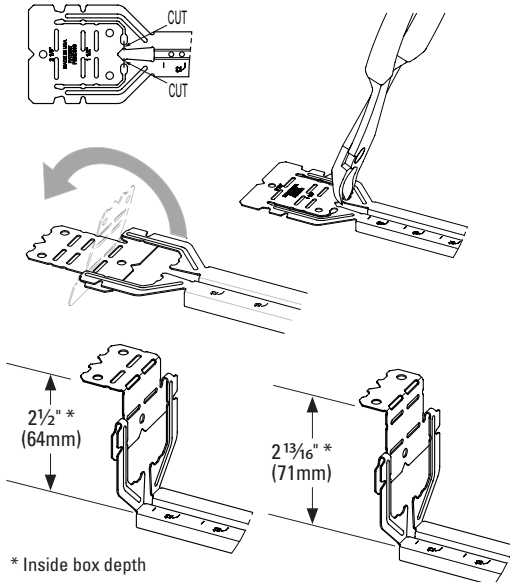

Telescoping Bracket & Box Mounting Clip

UPC Part #	Catalog #	Description	W (in)	W (mm)	Box Qty.
79903863001	BB2-16T	Telescoping Bracket	11" - 18"	280 - 450	50
79903863002	BB2-24T	Telescoping Bracket	15 1/2" - 26"	390 - 660	50
79903863003	BB2TSC	Box Mounting Clip	--	--	100

Bend flange as shown for 1 1/2" and 2 1/8" box depths:

Cut and bend flange as shown for 2 1/2" and 2 13/16" box depths:

When BB2-16T or BB2-24T is used on metal studs in Canada, at least one (1) listed Box Stabilizer must be installed on the electrical box closest to the center of the bracket to maintain cUL listing.

Recommended Box Stabilizers

Catalog #	Metal Stud Size
BB12	2 1/2" - 4"
BB12-6	6"
BF1-40	1 1/2"
BF1-56	3 1/2"
BF1-64	4"
BF1-96	6"

Eaton
1000 Eaton Boulevard
Cleveland, OH 44122
United States
Eaton.com

© 2015 Eaton
All Rights Reserved
Printed in USA
Publication No. FIS-174
July 2015