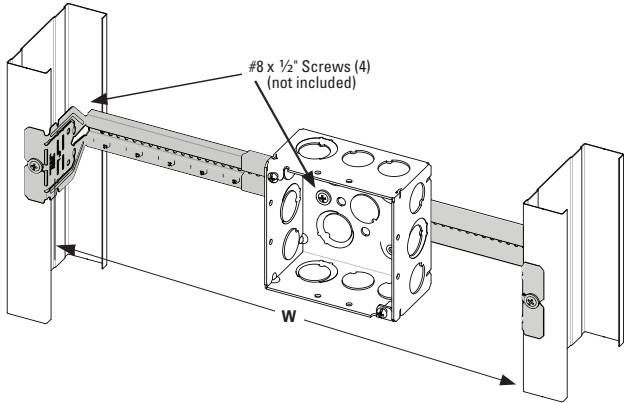

Telescoping Bracket & Box Mounting Clip

UPC Part #	Catalog #	Description	W (in)	W (mm)	Box Qty.
79903863001	BB2-16T	Telescoping Bracket	11" - 18"	280 - 450	50
79903863002	BB2-24T	Telescoping Bracket	15 1/2" - 26"	390 - 660	50
79903863003	BB2TSC	Box Mounting Clip	--	--	100

Bend flange as shown for 1 1/2" and 2 1/8" box depths:

Cut and bend flange as shown for 2 1/2" and 2 13/16" box depths:

When BB2-16T or BB2-24T is used on metal studs in Canada, at least one (1) listed Box Stabilizer must be installed on the electrical box closest to the center of the bracket to maintain cUL listing.

Recommended Box Stabilizers

Catalog #	Metal Stud Size
BB12	2 1/2" - 4"
BB12-6	6"
BF1-40	1 1/2"
BF1-56	3 1/2"
BF1-64	4"
BF1-96	6"

Eaton
1000 Eaton Boulevard
Cleveland, OH 44122
United States
Eaton.com

© 2015 Eaton
All Rights Reserved
Printed in USA
Publication No. FIS-174
July 2015