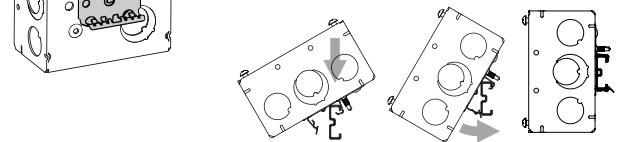

Telescoping Bracket & Box Mounting Clip

UPC Part #	Catalog #	Description	W (in)	W (mm)	Box Qty.
79903863001	BB2-16T	Telescoping Bracket	11" - 18"	280 - 450	50
79903863002	BB2-24T	Telescoping Bracket	15 1/2" - 26"	390 - 660	50
79903863003	BB2TSC	Box Mounting Clip	--	--	100

Bend flange as shown for 1 1/2" and 2 1/8" box depths:

Cut and bend flange as shown for 2 1/2" and 2 13/16" box depths:

When BB2-16T or BB2-24T is used on metal studs in Canada, at least one (1) listed Box Stabilizer must be installed on the electrical box closest to the center of the bracket to maintain cUL listing.

Recommended Box Stabilizers

Catalog #	Metal Stud Size
BB12	2 1/2" - 4"
BB12-6	6"
BF1-40	1 1/2"
BF1-56	3 1/2"
BF1-64	4"
BF1-96	6"

Eaton
1000 Eaton Boulevard
Cleveland, OH 44122
United States
Eaton.com

© 2015 Eaton
All Rights Reserved
Printed in USA
Publication No. FIS-174
July 2015