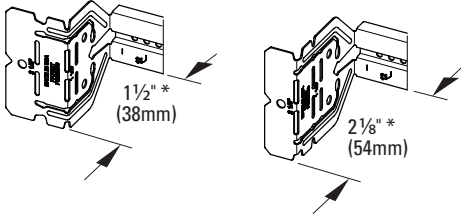

Telescoping Bracket & Box Mounting Clip

UPC Part #	Catalog #	Description	W (in)	W (mm)	Box Qty.
79903863001	BB2-16T	Telescoping Bracket	11" - 18"	280 - 450	50
79903863002	BB2-24T	Telescoping Bracket	15 1/2" - 26"	390 - 660	50
79903863003	BB2TSC	Box Mounting Clip	--	--	100

Bend flange as shown for 1 1/2" and 2 1/8" box depths:

Cut and bend flange as shown for 2 1/2" and 2 13/16" box depths:

When BB2-16T or BB2-24T is used on metal studs in Canada, at least one (1) listed Box Stabilizer must be installed on the electrical box closest to the center of the bracket to maintain cUL listing.

Recommended Box Stabilizers

Catalog #	Metal Stud Size
BB12	2 1/2" - 4"
BB12-6	6"
BF1-40	1 1/2"
BF1-56	3 1/2"
BF1-64	4"
BF1-96	6"

Eaton
1000 Eaton Boulevard
Cleveland, OH 44122
United States
Eaton.com

© 2015 Eaton
All Rights Reserved
Printed in USA
Publication No. FIS-174
July 2015