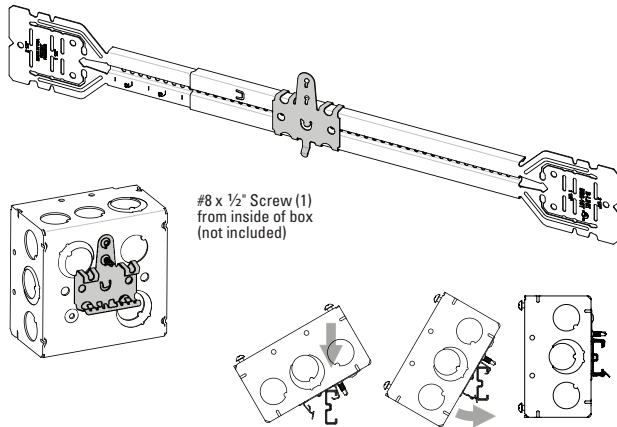

# Telescoping Bracket & Box Mounting Clip

UPC Part #	Catalog #	Description	W (in)	W (mm)	Box Qty.
79903863001	BB2-16T	Telescoping Bracket	11" - 18"	280 - 450	50
79903863002	BB2-24T	Telescoping Bracket	15 1/2" - 26"	390 - 660	50
79903863003	BB2TSC	Box Mounting Clip	--	--	100

**Bend flange as shown for 1 1/2" and 2 1/8" box depths:**

**Cut and bend flange as shown for 2 1/2" and 2 13/16" box depths:**

When BB2-16T or BB2-24T is used on metal studs in Canada, at least one (1) listed Box Stabilizer must be installed on the electrical box closest to the center of the bracket to maintain cUL listing.

**Recommended Box Stabilizers**

Catalog #	Metal Stud Size
BB12	2 1/2" - 4"
BB12-6	6"
BF1-40	1 1/2"
BF1-56	3 1/2"
BF1-64	4"
BF1-96	6"

**Eaton**  
1000 Eaton Boulevard  
Cleveland, OH 44122  
United States  
Eaton.com