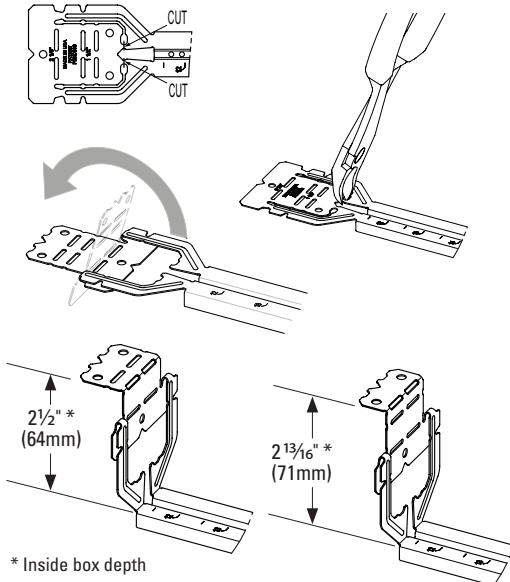

Telescoping Bracket & Box Mounting Clip

UPC Part #	Catalog #	Description	W (in)	W (mm)	Box Qty.
79903863001	BB2-16T	Telescoping Bracket	11" - 18"	280 - 450	50
79903863002	BB2-24T	Telescoping Bracket	15 1/2" - 26"	390 - 660	50
79903863003	BB2TSC	Box Mounting Clip	--	--	100

Bend flange as shown for 1 1/2" and 2 1/8" box depths:

Cut and bend flange as shown for 2 1/2" and 2 13/16" box depths:

When BB2-16T or BB2-24T is used on metal studs in Canada, at least one (1) listed Box Stabilizer must be installed on the electrical box closest to the center of the bracket to maintain cUL listing.