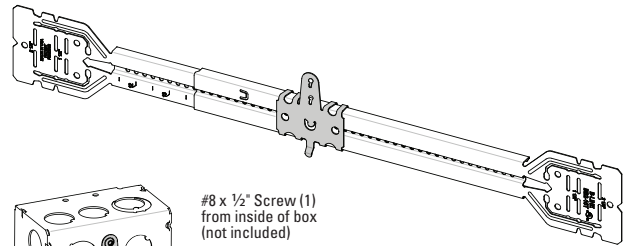

Telescoping Bracket & Box Mounting Clip

UPC Part #	Catalog #	Description	W (in)	W (mm)	Box Qty.
79903863001	BB2-16T	Telescoping Bracket	11" - 18"	280 - 450	50
79903863002	BB2-24T	Telescoping Bracket	15 1/2" - 26"	390 - 660	50
79903863003	BB2TSC	Box Mounting Clip	--	--	100

Bend flange as shown for 1 1/2" and 2 1/8" box depths:

Cut and bend flange as shown for 2 1/2" and 2 13/16" box depths:

When BB2-16T or BB2-24T is used on metal studs in Canada, at least one (1) listed Box Stabilizer must be installed on the electrical box closest to the center of the bracket to maintain cUL listing.