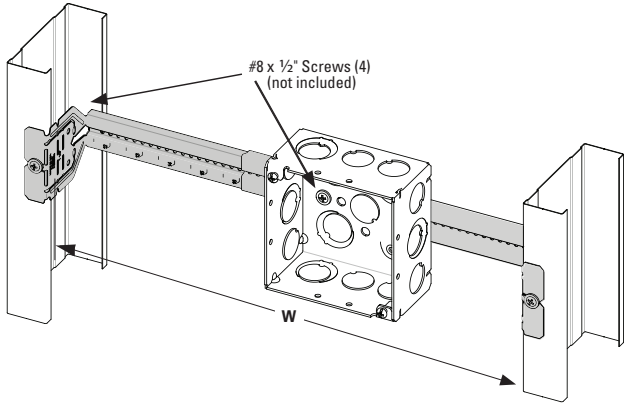

Telescoping Bracket & Box Mounting Clip

UPC Part #	Catalog #	Description	W (in)	W (mm)	Box Qty.
79903863001	BB2-16T	Telescoping Bracket	11" - 18"	280 - 450	50
79903863002	BB2-24T	Telescoping Bracket	15 1/2" - 26"	390 - 660	50
79903863003	BB2TSC	Box Mounting Clip	--	--	100

Bend flange as shown for 1 1/2" and 2 1/8" box depths:

Cut and bend flange as shown for 2 1/2" and 2 13/16" box depths:

When BB2-16T or BB2-24T is used on metal studs in Canada, at least one (1) listed Box Stabilizer must be installed on the electrical box closest to the center of the bracket to maintain cUL listing.