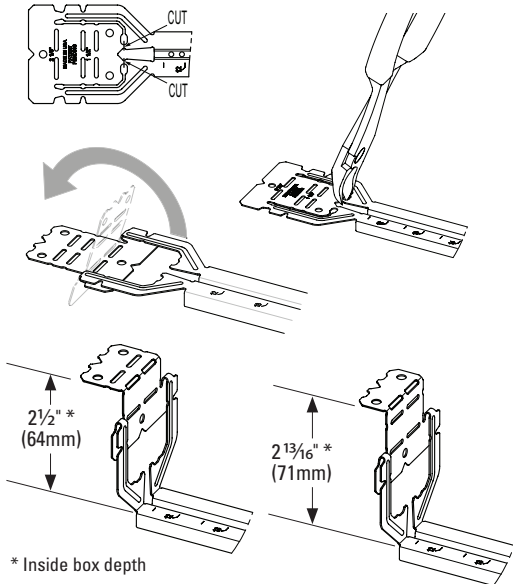

# Telescoping Bracket & Box Mounting Clip

UPC Part #	Catalog #	Description	W (in)	W (mm)	Box Qty.
79903863001	BB2-16T	Telescoping Bracket	11" - 18"	280 - 450	50
79903863002	BB2-24T	Telescoping Bracket	15 1/2" - 26"	390 - 660	50
79903863003	BB2TSC	Box Mounting Clip	--	--	100

**Bend flange as shown for 1 1/2" and 2 1/8" box depths:**

**Cut and bend flange as shown for 2 1/2" and 2 13/16" box depths:**

When BB2-16T or BB2-24T is used on metal studs in Canada, at least one (1) listed Box Stabilizer must be installed on the electrical box closest to the center of the bracket to maintain cUL listing.

**Recommended Box Stabilizers**

Catalog #	Metal Stud Size
BB12	2 1/2" - 4"
BB12-6	6"
BF1-40	1 1/2"
BF1-56	3 1/2"
BF1-64	4"
BF1-96	6"

**Eaton**  
1000 Eaton Boulevard  
Cleveland, OH 44122  
United States  
Eaton.com