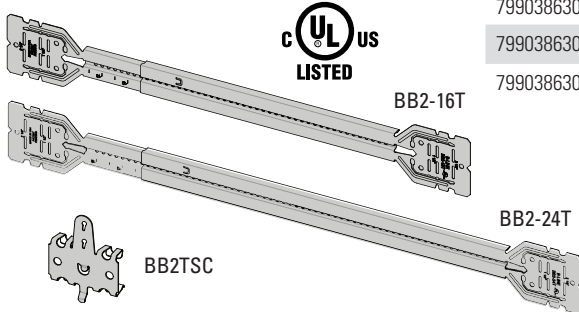

Recommended Box Stabilizers

Catalog #	Metal Stud Size
BB12	2 1/2" - 4"
BB12-6	6"
BF1-40	1 1/2"
BF1-56	3 1/2"
BF1-64	4"
BF1-96	6"

Eaton
1000 Eaton Boulevard
Cleveland, OH 44122
United States
Eaton.com

© 2015 Eaton
All Rights Reserved
Printed in USA
Publication No. FIS-174
July 2015

B-Line Division
509 West Monroe Street
Highland, IL 62249
United States
Phone: 800-851-7415

www.cooperbline.com/contactus

Patent pending.

Eaton is a registered trademark.

All other trademarks are property of their respective owners.

Telescoping Bracket & Box Mounting Clip

UPC Part #	Catalog #	Description	W (in)	W (mm)	Box Qty.
79903863001	BB2-16T	Telescoping Bracket	11" - 18"	280 - 450	50
79903863002	BB2-24T	Telescoping Bracket	15 1/2" - 26"	390 - 660	50
79903863003	BB2TSC	Box Mounting Clip	--	--	100

Bend flange as shown for 1 1/2" and 2 1/8" box depths:

Cut and bend flange as shown for 2 1/2" and 2 13/16" box depths:

When BB2-16T or BB2-24T is used on metal studs in Canada, at least one (1) listed Box Stabilizer must be installed on the electrical box closest to the center of the bracket to maintain cUL listing.