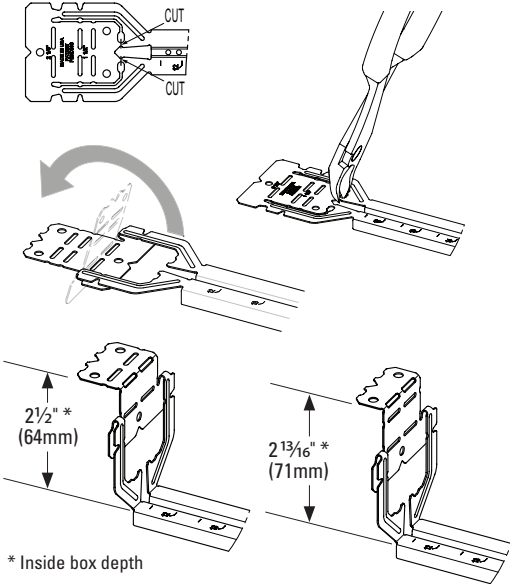

Telescoping Bracket & Box Mounting Clip

UPC Part #	Catalog #	Description	W (in)	W (mm)	Box Qty.
79903863001	BB2-16T	Telescoping Bracket	11" - 18"	280 - 450	50
79903863002	BB2-24T	Telescoping Bracket	15 1/2" - 26"	390 - 660	50
79903863003	BB2TSC	Box Mounting Clip	--	--	100

Bend flange as shown for 1 1/2" and 2 1/8" box depths:

Cut and bend flange as shown for 2 1/2" and 2 13/16" box depths:

When BB2-16T or BB2-24T is used on metal studs in Canada, at least one (1) listed Box Stabilizer must be installed on the electrical box closest to the center of the bracket to maintain cUL listing.