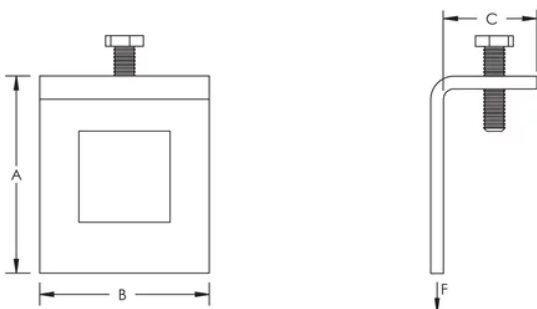

STRUT BEAM CLAMP WITH BOLT, WINDOW SHAPE, EG, A, CC STRUT

CATALOG NUMBER

BC16A000EG

FEATURES

Complete with bolt

Requires installation in pairs

PRODUCT ATTRIBUTES

Material: Steel

Finish: Electrogalvanized

Strut Type: A (1 5/8" x 1 5/8");CC (1 5/8" x 1 5/8")

A: 3 1/2"

B: 3 1/2"

C: 1 3/4"

Static Load (F): 740 lb

DIAGRAMS