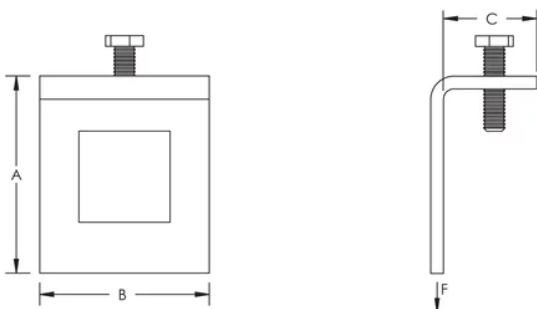

STRUT BEAM CLAMP WITH BOLT, WINDOW SHAPE, EG, A, CC STRUT

CATALOG NUMBER

BC16A000EG

FEATURES

Complete with bolt

Requires installation in pairs

PRODUCT ATTRIBUTES

Material: Steel

Finish: Electrogalvanized

Strut Type: A (1 5/8" x 1 5/8");CC (1 5/8" x 1 5/8")

A: 3 1/2"

B: 3 1/2"

C: 1 3/4"

Static Load (F): 740 lb

DIAGRAMS

WARNING