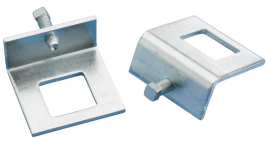

STRUT BEAM CLAMP WITH BOLT, WINDOW SHAPE, EG, A, CC STRUT

CATALOG NUMBER

BC16A000EG

FEATURES

Complete with bolt

Requires installation in pairs

PRODUCT ATTRIBUTES

Material: Steel

Finish: Electrogalvanized

Strut Type: A (1 5/8" x 1 5/8");CC (1 5/8" x 1 5/8")

A: 3 1/2"

B: 3 1/2"

C: 1 3/4"

Static Load (F): 740 lb

DIAGRAMS

WARNING

BC16A000EG

FEATURES

Complete with bolt

Requires installation in pairs

PRODUCT ATTRIBUTES

Material: Steel

Finish: Electrogalvanized

Strut Type: A (1 5/8" x 1 5/8");CC (1 5/8" x 1 5/8")