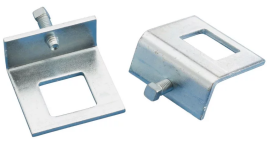

STRUT BEAM CLAMP WITH BOLT, WINDOW SHAPE, EG, A, CC STRUT

CATALOG NUMBER

BC16A000EG

FEATURES

Complete with bolt

Requires installation in pairs

PRODUCT ATTRIBUTES

Material: Steel

Shanghai:
+ 86 21 2412 1618/19
Sydney:
+61 2 9751 8500

Our powerful portfolio of brands:
nVent.com CADDY ERICO HOFFMAN RAYCHEM SCHROFF
TRACER

STRUT BEAM CLAMP WITH BOLT, WINDOW SHAPE, EG, A, CC STRUT

CATALOG NUMBER

BC16A000EG

FEATURES

Complete with bolt

Requires installation in pairs

PRODUCT ATTRIBUTES

Material: Steel

Finish: Electrogalvanized

Strut Type: A (1 5/8" x 1 5/8");CC (1 5/8" x 1 5/8")