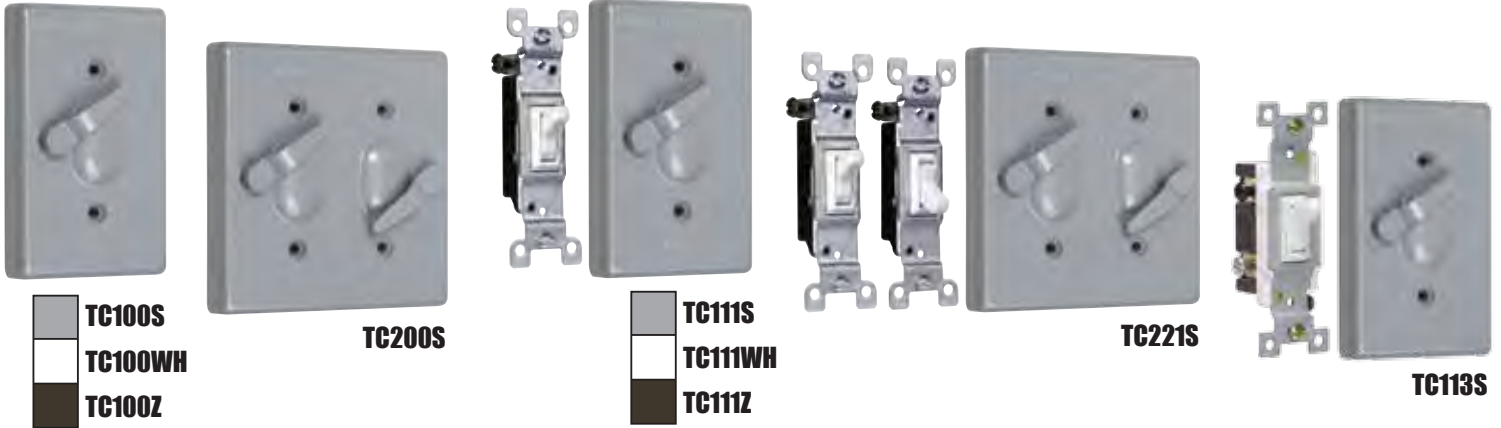

METAL FLAT COVERS

- Superior Commercial Quality Die Cast Metal Toggle Covers and Steel Blank Covers

- Premium Powdercoat Finish

- Includes Gasket , Mounting Hardware and Installation instructions

-  LISTED & 2011 NEC® Compliant

-  3R Compliant

TAYMAC ITEM #	UPC NUMBER	DESCRIPTION	COLOR	SHELF PACK	SHELF PACK WEIGHT (LBS)
Toggle Covers and Toggle Cover Kits					
TC100S	0-92326-11207-9	Toggle Cover	Gray	10	4
TC100WH	0-92326-11319-9	Toggle Cover	White	10	4
TC100Z	0-92326-11423-3	Toggle Cover	Bronze	10	4
TC200S	0-92326-11208-6	2-Gang Toggle Cover	Gray	5	3
TC111S	0-92326-11102-7	Toggle Cover and Single Pole Switch	Gray	6	2.19
TC111WH	0-92326-11315-1	Toggle Cover and Single Pole Switch	White	6	2.19
TC111Z	0-92326-11453-0	Toggle Cover and Single Pole Switch	Bronze	6	2.19
TC113S	0-92326-11422-6	Toggle Cover and 3 Way Switch	Gray	6	2.14
TC221S	0-92326-11103-4	2-Gang Toggle Cover and Single Pole Switches	Gray	4	2.95
Blank Covers					
BC100S	0-92326-11001-3	1-Gang Blank Cover	Gray	20	3.35
BC100Z	0-92326-11002-0	1-Gang Blank Cover	Bronze	20	3.35
BC100WH	0-92326-11211-6	1-Gang Blank Cover	White	20	3.35
BC200S	0-92326-11004-4	2-Gang Blank Cover	Gray	20	5.77
BC200Z	0-92326-11278-9	2-Gang Blank Cover	Bronze	20	5.56
BC200WH	0-92326-11279-6	2-Gang Blank Cover	White	20	5.56
BC400S	0-92326-11260-4	3-Gang Blank Cover	Gray	5	3.69
BC300S	0-92326-11005-1	Round Blank Cover	Gray	20	5.53

METAL FLAT COVERS

• Superior Commercial Quality Die Cast Metal Toggle Covers and Steel Blank Covers

• Premium Powdercoat Finish

• Includes Gasket , Mounting Hardware and Installation instructions

• **UL LISTED** & 2011 NEC® Compliant