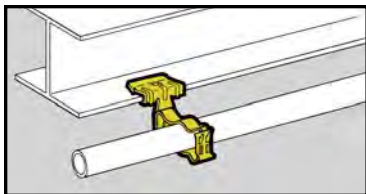

- Quickly attaches conduit to beams.
- Fasteners will rotate 360°.
- Simply installed with a hammer.

Push-Type Conduit To Beam Fasteners

UPC/Part Number	Catalog Number	Conduit Size	Flange Thickness	Box Qty.
78101119275	BP-8-E-2-4	1/2" EMT	1/8" - 1/4"	100
78101119280	BP-8-E-5-8	1/2" EMT	5/16" - 1/2"	100
78101119285	BP-8-E-9-12	1/2" EMT	9/16" - 3/4"	100
78101119375	BP-12-E-2-4	1/2" EMT 1/2" IMC, Rigid	1/8" - 1/4"	100
78101119380	BP-12-E-5-8	1/2" EMT 1/2" IMC, Rigid	5/16" - 1/2"	100
78101119385	BP-12-E-9-12	1/2" EMT 1/2" IMC, Rigid	9/16" - 3/4"	100
78101119465	BP-16-E-2-4	1" EMT 3/4" IMC, Rigid	1/8" - 1/4"	100
78101119470	BP-16-E-5-8	1" EMT 3/4" IMC, Rigid	5/16" - 1/2"	100
78101119475	BP-16-E-9-12	1" EMT 3/4" IMC, Rigid	9/16" - 3/4"	100

**Ultimate
Static Load
Capacity**

*Read safety/installation instruction sheets in packages before use.
These products are designed for positioning only. No load rating.*

- Unique Guide-Rite fastener provides for fast and easy installation.
- Fasteners will rotate 360°.
- Simply installed with a hammer and pliers.