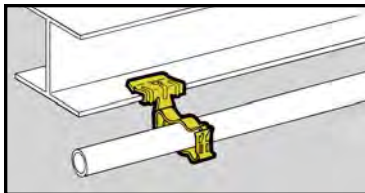

**Ultimate
Static Load
Capacity**

*Read safety/installation instruction sheets in packages before use.
These products are designed for positioning only. No load rating.*

- Unique Guide-Rite fastener provides for fast and easy installation.
- Fasteners will rotate 360°.
- Simply installed with a hammer and pliers.

Patent #4958792

* BG-6 will accept the following range $\varnothing.420 - \varnothing.675$: 14/2 thru 10/4 MC/AC cable and 5/16" or 3/8" flexible conduit

Read safety/installation instruction sheets in packages before use.
These products are designed for positioning only. No load rating.

- Quickly attaches conduit to beams.
- Fasteners will rotate 360°.
- Simply installed with a hammer.

Push-Type Conduit To Beam Fasteners

UPC/Part Number	Catalog Number	Conduit Size	Flange Thickness	Box Qty.
78101119275	BP-8-E-2-4	1/2" EMT	1/8" - 1/4"	100
78101119280	BP-8-E-5-8	1/2" EMT	5/16" - 1/2"	100
78101119285	BP-8-E-9-12	1/2" EMT	9/16" - 3/4"	100
78101119375	BP-12-E-2-4	1/2" EMT 1/2" IMC, Rigid	1/8" - 1/4"	100
78101119380	BP-12-E-5-8	1/2" EMT 1/2" IMC, Rigid	5/16" - 1/2"	100
78101119385	BP-12-E-9-12	1/2" EMT 1/2" IMC, Rigid	9/16" - 3/4"	100
78101119465	BP-16-E-2-4	1" EMT 3/4" IMC, Rigid	1/8" - 1/4"	100
78101119470	BP-16-E-5-8	1" EMT 3/4" IMC, Rigid	5/16" - 1/2"	100
78101119475	BP-16-E-9-12	1" EMT 3/4" IMC, Rigid	9/16" - 3/4"	100