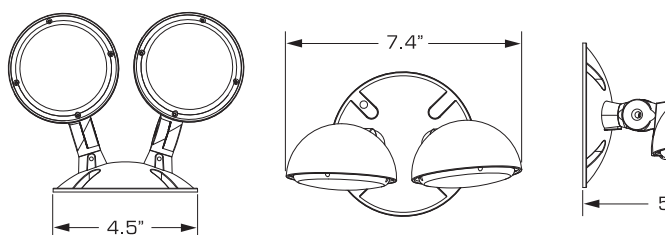

CORS

Single Remote Carton Weight: 1 lbs.
Master Carton Quantity: 20 each