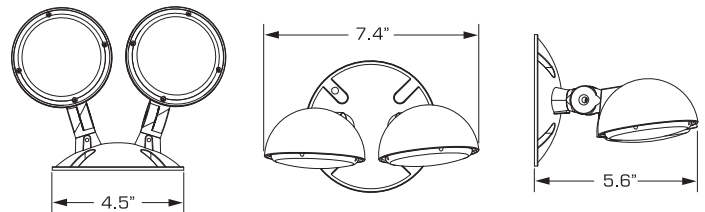

CORD

Double Remote Carton Weight: 1.2 lbs.
Master Carton Quantity: 20 each