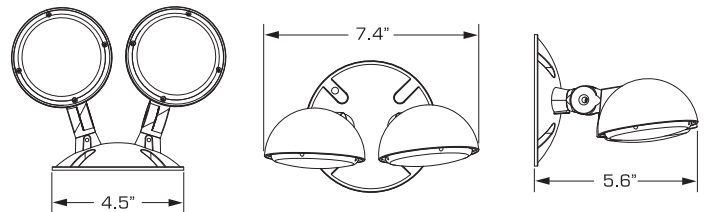

CORS

Single Remote Carton Weight: 1 lbs.
Master Carton Quantity: 20 each

CORD

Double Remote Carton Weight: 1.2 lbs.
Master Carton Quantity: 20 each

FEATURES

- Single or Double lamp-head remote with base
- LED life-cycle of more than 10 years
- Quick installation
- Fully adjustable lamp-heads
- Fully gasketed for application in wet environment