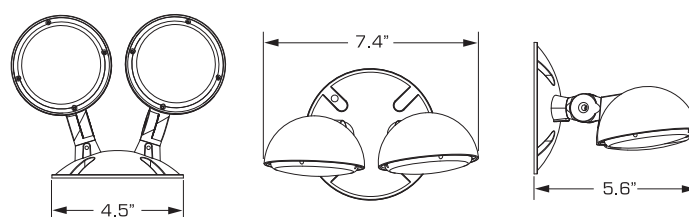

REMOTE

ORDERING INFORMATION

CATALOG NUMBER	DESCRIPTION
CORS	LED Outdoor Remote, Single, Mounting Base, 3 VDC, 1 Watt
CORD	LED Outdoor Remote, Double, Mounting Base, 3 VDC, 1 Watt

Note: Powered by Compass Exit, Combo or Emergency Light with Remote Capacity

CORS

Single Remote Carton Weight: 1 lbs.
Master Carton Quantity: 20 each

CORD

Double Remote Carton Weight: 1.2 lbs.
Master Carton Quantity: 20 each

COR

LED Outdoor Remote

REMOTE

tradeSELECT®