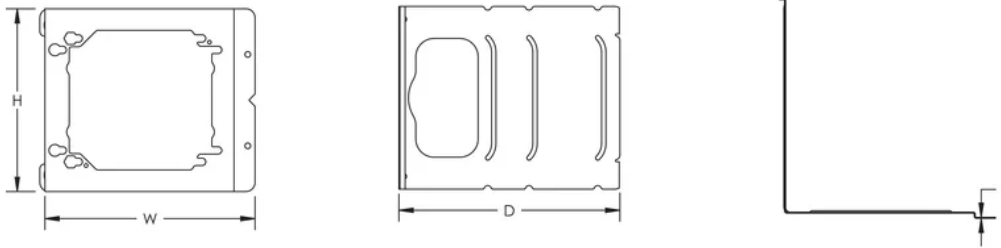

Stud Wall Depth: 2 1/2" - 3"; 5/8" Min

Box Size: 4;4 11/16"

Depth (D): 3.65

Height (H): 5.05"

Width (W): 5.91"

Thickness (T): 0.03"

DIAGRAMS

WARNING

nVent products shall be installed and used only as indicated in nVent's product instruction sheets and training materials. Instruction sheets are available at www.nvent.com and from your nVent customer service representative. Improper installation, misuse, misapplication or other failure to completely follow nVent's instructions and warnings may cause product malfunction, property damage, serious bodily injury and death and/or void your warranty.

North America

+1.800.753.9221

Option 1 – Customer Care

Option 2 – Technical Support

Europe

Netherlands:

+31 800-0200135

France:

+33 800 901 793

Europe

Germany:

800 1890272

Other Countries:

+31 13 5835404

APAC

Shanghai:

+ 86 21 2412 1618/19

Sydney:

+61 2 9751 8500

Our powerful portfolio of brands:
nVent.com **CADDY ERICO HOFFMAN RAYCHEM SCHROFF**
TRACER

© 2025 nVent. All nVent marks and logos are owned or licensed by nVent Services GmbH or its affiliates. All other trademarks are the property of their respective owners.

nVent reserves the right to change specifications without notice.