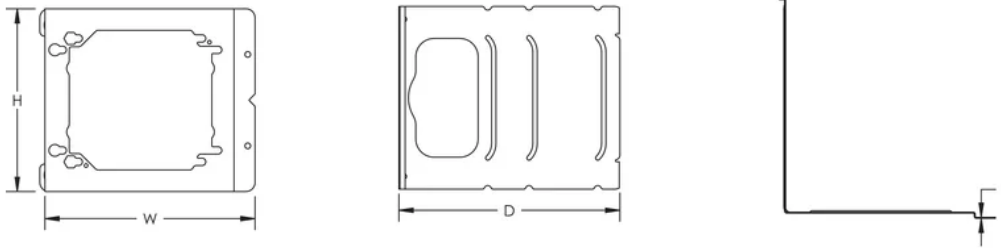

Finish: Pregalvanized

Stud Wall Depth: 2 1/2" - 3"; 5/8" Min

Box Size: 4;4 11/16"

Depth (D): 3.65"

Height (H): 5.05"

Width (W): 5.91"

Thickness (T): 0.03"

DIAGRAMS