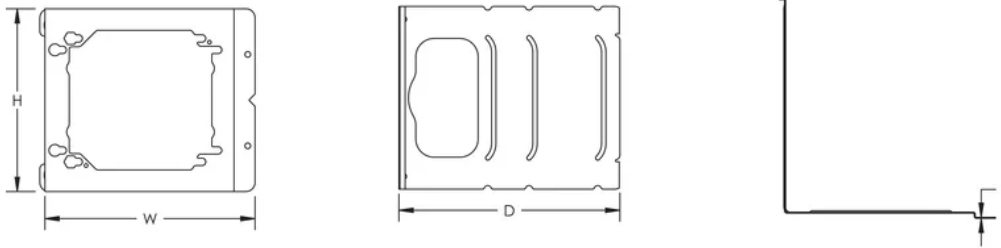

Additional bend points on C4 and C6 brackets for greater versatility

Patented

PRODUCT ATTRIBUTES

Material: Steel

Finish: Pregalvanized

Stud Wall Depth: 2 1/2" - 3"; 5/8" Min

Box Size: 4;4 11/16"

Depth (D): 3.65"

Height (H): 5.05"

Width (W): 5.91"

Thickness (T): 0.03"

DIAGRAMS

WARNING

nVent products shall be installed and used only as indicated in nVent's product instruction sheets and training materials. Instruction sheets are available at www.nvent.com and from your nVent customer service representative. Improper installation, misuse, misapplication or other failure to completely follow nVent's instructions and warnings may cause product malfunction, property damage, serious bodily injury and death and/or void your warranty.