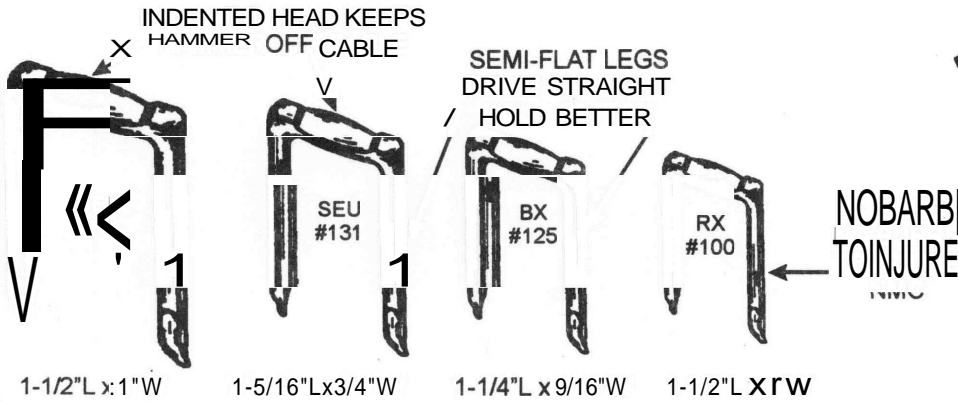

THE LEADER

Nob-Staples®
Cable Staples
 Carbon Steel

STANDARD SHIPPER						
SIZE AND PACK NUMBER	NAED PRODUCT CODE	CABLE SIZE	ITEM NUMBER	CARTON QUANTITY	QUANTITY	APPROX. WEIGHT IN LBS.
100PP5M	09115	NMC 2 COND. 12 & 14 WIRE & 2 Cond. WG	C703736	PLASTIC PAIL	5,000	23
100 PB 5M	09114		C703702	BULK	5,000	23
100P5	09113		C703652	500	10,000	45
100P1	09111		C703603	100	10,000	45
*100 PB 5M EG	59114		C703850	BULK	5,000	23
*100 P5 EG	59113		C703801	500	10,000	45
*100 P1 EG	59111		C703751	100	10,000	45
125PP5M	09215	BX 3 COND. 12 x 10 WIRE	C704122	PLASTIC PAIL	5,000	36
125 PB 5M	09214		C704106	BULK	5,000	36
125 P5	09213		C704029	500	5,000	36
125 P1	09211		C704071	100	5,000	36
*125PB5MEG	59214		C704130	BULK	5,000	36
*125 P5 EG	59213		C704205	500	5,000	36
*125 P1 EG	59211		C704155	100	5,000	36

* ELECTRO GALVANIZED

SERVICE CABLE STAPLES ELECTRO GALVANIZED

SIZE AND PACK NUMBER	NAED PRODUCT CODE	CABLE SIZE	ITEM NUMBER	CARTON QUANTITY	QUANTITY	APPROX. WEIGHT IN LBS.
*131 P1	59310	SEU 6/3	C704254	100	5,000	47
*141 P1	59410	SEU 2/3	C704304	100	5,000	59
*151 P1	59510	SEU 4/0	C704396	100	1,000	39

STANDARD SHIPPER						
SIZE AND PACK NUMBER	NAED PRODUCT CODE	CABLE SIZE	ITEM NUMBER	CARTON QUANTITY	QUANTITY	APPROX. WEIGHT IN LBS.
100PP5M	09115	NMC 2 COND. 12 & 14 WIRE & 2 Cond. WG	C703736	PLASTIC PAIL	5,000	23
100 PB 5M	09114		C703702	BULK	5,000	23
100P5	09113		C703652	500	10,000	45
100P1	09111		C703603	100	10,000	45
*100 PB 5M EG	59114		C703850	BULK	5,000	23
*100 P5 EG	59113		C703801	500	10,000	45
*100 P1 EG	59111		C703751	100	10,000	45
125PP5M	09215	BX 3 COND. 12 x 10 WIRE	C704122	PLASTIC PAIL	5,000	36
125 PB 5M	09214		C704106	BULK	5,000	36
125 P5	09213		C704029	500	5,000	36
125 P1	09211		C704071	100	5,000	36
*125PB5MEG	59214		C704130	BULK	5,000	36
*125 P5 EG	59213		C704205	500	5,000	36
*125 P1 EG	59211		C704155	100	5,000	36