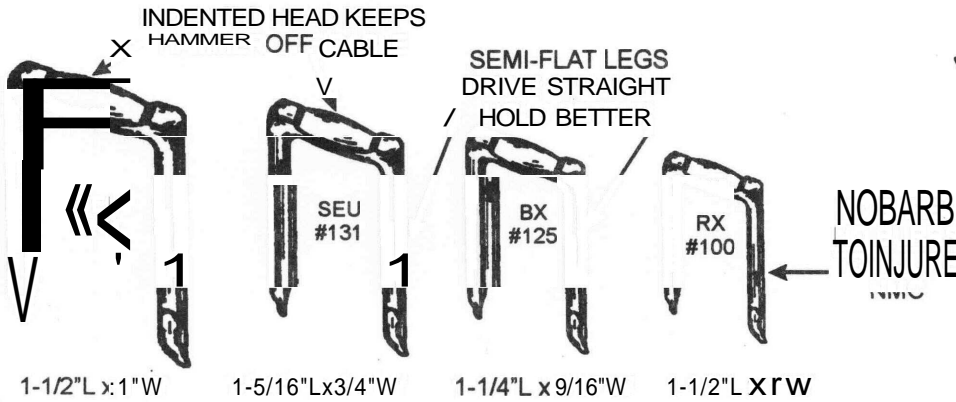

THE LEADER

Nob-Staples®
Cable Staples
Carbon Steel

STANDARD SHIPPER						
SIZE AND PACK NUMBER	NAED PRODUCT CODE	CABLE SIZE	ITEM NUMBER	CARTON QUANTITY	QUANTITY	APPROX. WEIGHT IN LBS.
100PP5M	09115	NMC 2 COND. 12 & 14 WIRE & 2 Cond. WG	C703736	PLASTIC PAIL	5,000	23
100 PB 5M	09114		C703702	BULK	5,000	23
100P5	09113		C703652	500	10,000	45
100P1	09111		C703603	100	10,000	45
*100 PB 5M EG	59114		C703850	BULK	5,000	23
*100 P5 EG	59113		C703801	500	10,000	45
*100 P1 EG	59111		C703751	100	10,000	45
125PP5M	09215	BX 3 COND. 12 x 10 WIRE	C704122	PLASTIC PAIL	5,000	36
125 PB 5M	09214		C704106	BULK	5,000	36
125 P5	09213		C704029	500	5,000	36
125 P1	09211		C704071	100	5,000	36
*125PB5MEG	59214		C704130	BULK	5,000	36
*125 P5 EG	59213		C704205	500	5,000	36
*125 P1 EG	59211		C704155	100	5,000	36

* ELECTRO GALVANIZED

SERVICE CABLE STAPLES ELECTRO GALVANIZED

SIZE AND PACK NUMBER	NAED PRODUCT CODE	CABLE SIZE	ITEM NUMBER	CARTON QUANTITY	QUANTITY	APPROX. WEIGHT IN LBS.
*131 P1	59310	SEU 6/3	C704254	100	5,000	47
*141 P1	59410	SEU 2/3	C704304	100	5,000	59
*151 P1	59510	SEU 4/0	C704396	100	1,000	39

W.V.V. CROSS, INC.

39 Webster Street. PO Box 365, Jaffrey, NH 03452-0365
Telephone: (603)532-8332 FAX: (603) 532-8336
Customer Service: (800)992-0314

STAPLES FOR PROFESSIONALS.