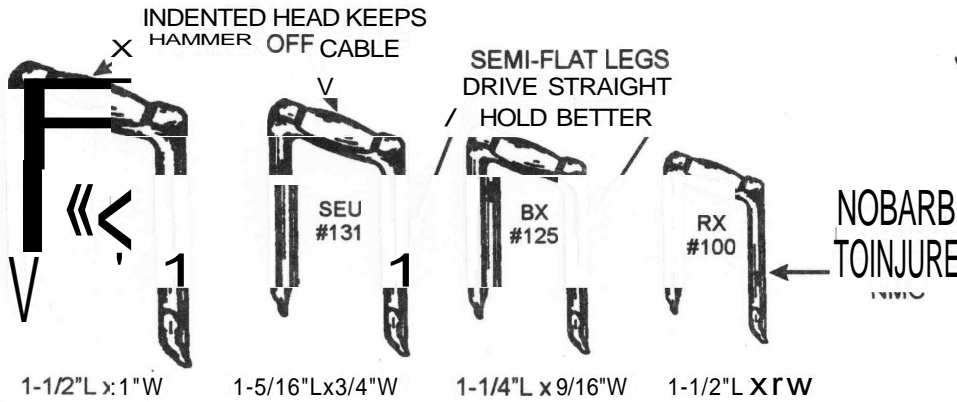

THE LEADER

Nob-Staples®
Cable Staples
Carbon Steel

					STANDARD SHIPPER	
SIZE AND PACK NUMBER	NAED PRODUCT CODE	CABLE SIZE	ITEM NUMBER	CARTON QUANTITY	QUANTITY	APPROX. WEIGHT IN LBS.
100PP5M	09115	NMC 2 COND. 12 & 14 WIRE & 2 Cond. WG	C703736	PLASTIC PAIL	5,000	23
100 PB 5M	09114		C703702	BULK	5,000	23
100P5	09113		C703652	500	10,000	45
100P1	09111		C703603	100	10,000	45
*100 PB 5M EG	59114		C703850	BULK	5,000	23
*100 P5 EG	59113		C703801	500	10,000	45
*100 P1 EG	59111		C703751	100	10,000	45
125PP5M	09215	BX 3 COND. 12 x 10 WIRE	C704122	PLASTIC PAIL	5,000	36
125 PB 5M	09214		C704106	BULK	5,000	36
125 P5	09213		C704029	500	5,000	36
125 P1	09211		C704071	100	5,000	36
*125PB5MEG	59214		C704130	BULK	5,000	36
*125 P5 EG	59213		C704205	500	5,000	36
*125 P1 EG	59211		C704155	100	5,000	36

* ELECTRO GALVANIZED

SERVICE CABLE STAPLES ELECTRO GALVANIZED

SIZE AND PACK NUMBER	NAED PRODUCT CODE	CABLE SIZE	ITEM NUMBER	CARTON QUANTITY	QUANTITY	APPROX. WEIGHT IN LBS.
*131 P1	59310	SEU 6/3	C704254	100	5,000	47
*141 P1	59410	SEU 2/3	C704304	100	5,000	59
*151 P1	59510	SEU 4/0	C704396	100	1,000	39

W.V.V. CROSS, INC.

39 Webster Street. PO Box 365, Jaffrey, NH 03452-0365
Telephone: (603)532-8332 FAX: (603) 532-8336
Customer Service: (800)992-0314

STAPLES FOR PROFESSIONALS.