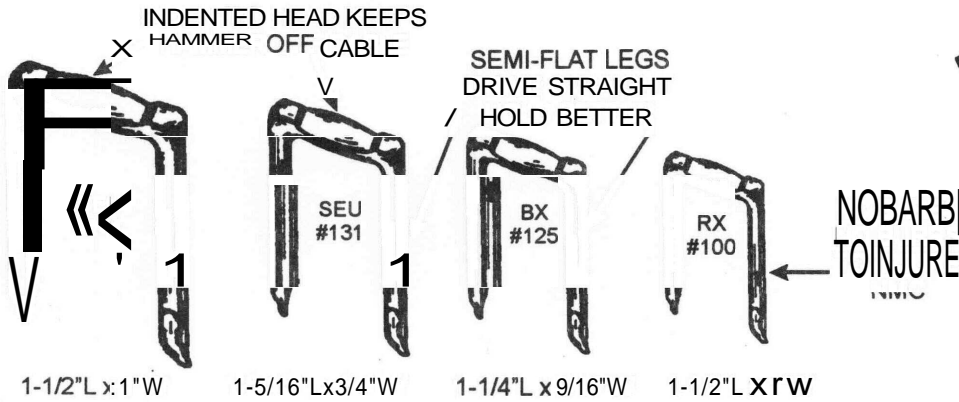

THE LEADER

Nob-Staples®
Cable Staples
 Carbon Steel

STANDARD SHIPPER						
SIZE AND PACK NUMBER	NAED PRODUCT CODE	CABLE SIZE	ITEM NUMBER	CARTON QUANTITY	QUANTITY	APPROX. WEIGHT IN LBS.
100PP5M	09115	NMC 2 COND. 12 & 14 WIRE & 2 Cond. WG	C703736	PLASTIC PAIL	5,000	23
100 PB 5M	09114		C703702	BULK	5,000	23
100P5	09113		C703652	500	10,000	45
100P1	09111		C703603	100	10,000	45
*100 PB 5M EG	59114		C703850	BULK	5,000	23
*100 P5 EG	59113		C703801	500	10,000	45
*100 P1 EG	59111		C703751	100	10,000	45
125PP5M	09215	BX 3 COND. 12 x 10 WIRE	C704122	PLASTIC PAIL	5,000	36
125 PB 5M	09214		C704106	BULK	5,000	36
125 P5	09213		C704029	500	5,000	36
125 P1	09211		C704071	100	5,000	36
*125PB5MEG	59214		C704130	BULK	5,000	36
*125 P5 EG	59213		C704205	500	5,000	36
*125 P1 EG	59211		C704155	100	5,000	36

* ELECTRO GALVANIZED

SERVICE CABLE STAPLES ELECTRO GALVANIZED

SIZE AND PACK NUMBER	NAED PRODUCT CODE	CABLE SIZE	ITEM NUMBER	CARTON QUANTITY	QUANTITY	APPROX. WEIGHT IN LBS.
*131 P1	59310	SEU 6/3	C704254	100	5,000	47
*141 P1	59410	SEU 2/3	C704304	100	5,000	59
*151 P1	59510	SEU 4/0	C704396	100	1,000	39

STANDARD SHIPPER						
SIZE AND PACK NUMBER	NAED PRODUCT CODE	CABLE SIZE	ITEM NUMBER	CARTON QUANTITY	QUANTITY	APPROX. WEIGHT IN LBS.
100PP5M	09115	NMC 2 COND. 12 & 14 WIRE & 2 Cond. WG	C703736	PLASTIC PAIL	5,000	23
100 PB 5M	09114		C703702	BULK	5,000	23
100P5	09113		C703652	500	10,000	45
100P1	09111		C703603	100	10,000	45
*100 PB 5M EG	59114		C703850	BULK	5,000	23
*100 P5 EG	59113		C703801	500	10,000	45
*100 P1 EG	59111		C703751	100	10,000	45
125PP5M	09215	BX 3 COND. 12 x 10 WIRE	C704122	PLASTIC PAIL	5,000	36
125 PB 5M	09214		C704106	BULK	5,000	36
125 P5	09213		C704029	500	5,000	36
125 P1	09211		C704071	100	5,000	36
*125PB5MEG	59214		C704130	BULK	5,000	36
*125 P5 EG	59213		C704205	500	5,000	36
*125 P1 EG	59211		C704155	100	5,000	36