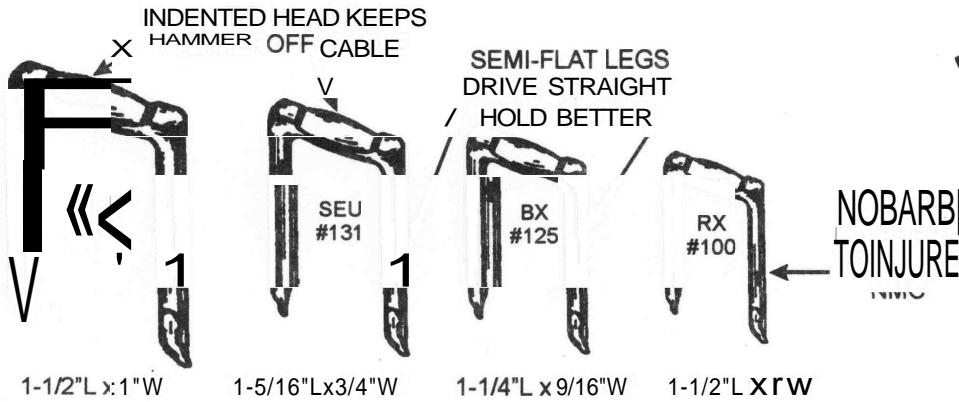

THE LEADER

Nob-Staples®
Cable Staples
 Carbon Steel

					STANDARD SHIPPER	
SIZE AND PACK NUMBER	NAED PRODUCT CODE	CABLE SIZE	ITEM NUMBER	CARTON QUANTITY	QUANTITY	APPROX. WEIGHT IN LBS.
100PP5M	09115	NMC 2 COND. 12 & 14 WIRE & 2 Cond. WG	C703736	PLASTIC PAIL	5,000	23
100 PB 5M	09114		C703702	BULK	5,000	23
100P5	09113		C703652	500	10,000	45
100P1	09111		C703603	100	10,000	45
*100 PB 5M EG	59114		C703850	BULK	5,000	23
*100 P5 EG	59113		C703801	500	10,000	45
*100 P1 EG	59111		C703751	100	10,000	45
125PP5M	09215	BX 3 COND. 12 x 10 WIRE	C704122	PLASTIC PAIL	5,000	36
125 PB 5M	09214		C704106	BULK	5,000	36
125 P5	09213		C704029	500	5,000	36
125 P1	09211		C704071	100	5,000	36
*125PB5MEG	59214		C704130	BULK	5,000	36
*125 P5 EG	59213		C704205	500	5,000	36
*125 P1 EG	59211		C704155	100	5,000	36

* ELECTRO GALVANIZED

SERVICE CABLE STAPLES ELECTRO GALVANIZED

SIZE AND PACK NUMBER	NAED PRODUCT CODE	CABLE SIZE	ITEM NUMBER	CARTON QUANTITY	QUANTITY	APPROX. WEIGHT IN LBS.
*131 P1	59310	SEU 6/3	C704254	100	5,000	47
*141 P1	59410	SEU 2/3	C704304	100	5,000	59
*151 P1	59510	SEU 4/0	C704396	100	1,000	39

					STANDARD SHIPPER	
SIZE AND PACK NUMBER	NAED PRODUCT CODE	CABLE SIZE	ITEM NUMBER	CARTON QUANTITY	QUANTITY	APPROX. WEIGHT IN LBS.
100PP5M	09115	NMC 2 COND. 12 & 14 WIRE & 2 Cond. WG	C703736	PLASTIC PAIL	5,000	23
100 PB 5M	09114		C703702	BULK	5,000	23
100P5	09113		C703652	500	10,000	45
100P1	09111		C703603	100	10,000	45
*100 PB 5M EG	59114		C703850	BULK	5,000	23
*100 P5 EG	59113		C703801	500	10,000	45
*100 P1 EG	59111		C703751	100	10,000	45
125PP5M	09215	BX 3 COND. 12 x 10 WIRE	C704122	PLASTIC PAIL	5,000	36
125 PB 5M	09214		C704106	BULK	5,000	36
125 P5	09213		C704029	500	5,000	36
125 P1	09211		C704071	100	5,000	36
*125PB5MEG	59214		C704130	BULK	5,000	36
*125 P5 EG	59213		C704205	500	5,000	36
*125 P1 EG	59211		C704155	100	5,000	36