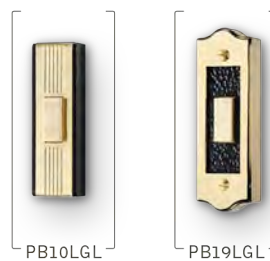

Transformer C905  us
16-volt, 10VA transformer for use with most NuTone door chimes. 16-volt 10VA for a single chime.

Pushbuttons

Not all door chime pushbuttons are created equal.

From surface mount to flush mount and polished brass to satin nickel and oil-rubbed bronze, this line of pushbuttons is specifically designed to meet your individual style and function needs.

BUTTONS

Replacement Bulbs

PBL2

For all lighted pushbuttons.

PB18LWHCL

For all round lighted pushbuttons.
*Not compatible with PB78LWHCL.

LED Lighted Wireless Pushbutton

PB78LWHCL