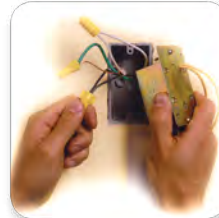

Step One:
Install a junction box where the chime is to be installed.

Step Two:
Wire the transformer as you would any common receptacle.

Step Three:
Drop the transformer in and attach to the junction box. Connect low voltage wires to the chime and mount it directly to the transformer. The transformer works in any standard, single-gang junction box.