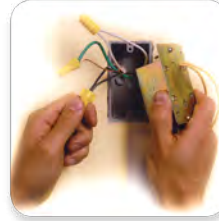

Step One:
Install a junction box where the chime is to be installed.

Step Two:
Wire the transformer as you would any common receptacle.

Step Three:
Drop the transformer in and attach to the junction box. Connect low voltage wires to the chime and mount it directly to the transformer. The transformer works in any standard, single-gang junction box.