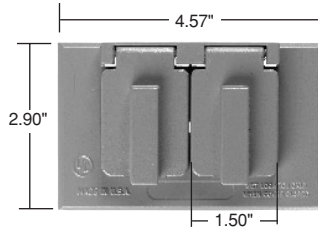

**Horizontal
2 Self-Closing Lids**

**Vertical
1 Self-Closing Lid**

**Horizontal
1 Self-Closing Lid**

Catalog Number	Description	Color	3rd Party Compliance
One Gang			
CA7-GH	Single Receptacle Horizontal – 1 Self-Closing Lid	Gray	•
CA7-GV CA7-BRV CA7-WV	Single Receptacle Vertical – 1 Self-Closing Lid	Gray Bronze White	•
CA8-GH CA8-BRH CA8-WH	Duplex Receptacle Horizontal – 2 Self-Closing Lids	Gray Bronze White	•
CA8-GJ	Oversized Duplex Receptacle Horizontal – 2 Self-Closing Lids Dimensions: H - 4.52", L - 4.58"	Gray	•
CA8-GV CA8-BRV CA8-WV	Duplex Receptacle Vertical – 1 Self-Closing Lid	Gray Bronze White	•
CA8-GVFS CA8-WVFS	Duplex Receptacle Vertical – 1 Self-Closing Lid 4 Screw Mounting	Gray White	•
CA721-G	Power Outlet – 1.625 Diameter Vertical – 1 Self-Closing Lid	Gray	•
CA725-G	Power Outlet – 1.750 Diameter Vertical – 1 Self-Closing Lid	Gray	•
CA723-G	Power Outlet – 2.125 Diameter Vertical – 1 Self-Closing Lid	Gray	•

Weatherproof Boxes & Covers

Cast Weatherproof Covers

Features

- Broad line of single gang covers for receptacles and power outlets.
- High quality, made in U.S.A.
- Baked-on electrostatic, polyester, powder paint for superior scratch and corrosion resistance.
- Heavy-duty die-cast zinc.
- Stainless steel springs.
- Covers comply with 2002 NEC Section 406.8(A) and 406.8(B)(2).