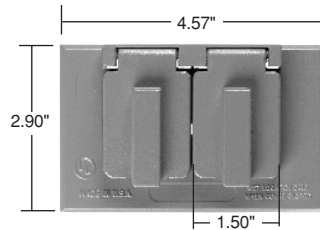

**Horizontal
2 Self-Closing Lids**

**Vertical
1 Self-Closing Lid**

**Horizontal
1 Self-Closing Lid**

Catalog Number	Description	Color	3rd Party Compliance
			
One Gang			
 CA7-GH	Single Receptacle Horizontal – 1 Self-Closing Lid	Gray	•
 CA7-GV CA7-BRV CA7-WV	Single Receptacle Vertical – 1 Self-Closing Lid	Gray Bronze White	•
 CA8-GH CA8-BRH CA8-WH	Duplex Receptacle Horizontal – 2 Self-Closing Lids	Gray Bronze White	•
 CA8-GJ	Oversized Duplex Receptacle Horizontal – 2 Self-Closing Lids Dimensions: H - 4.52", L - 4.58"	Gray	•
 CA8-GV CA8-BRV CA8-WV	Duplex Receptacle Vertical – 1 Self-Closing Lid	Gray Bronze White	•
 CA8-GVFS CA8-WVFS	Duplex Receptacle Vertical – 1 Self-Closing Lid 4 Screw Mounting	Gray White	•
 CA721-G	Power Outlet – 1.625 Diameter Vertical – 1 Self-Closing Lid	Gray	•
 CA725-G	Power Outlet – 1.750 Diameter Vertical – 1 Self-Closing Lid	Gray	•
 CA723-G	Power Outlet – 2.125 Diameter Vertical – 1 Self-Closing Lid	Gray	

**Horizontal
2 Self-Closing Lids**

**Vertical
1 Self-Closing Lid**

**Horizontal
1 Self-Closing Lid**

Catalog Number	Description	Color	3rd Party Compliance
			
One Gang			
 CA7-GH	Single Receptacle Horizontal – 1 Self-Closing Lid	Gray	•
 CA7-GV CA7-BRV CA7-WV	Single Receptacle Vertical – 1 Self-Closing Lid	Gray Bronze White	•
 CA8-GH CA8-BRH CA8-WH	Duplex Receptacle Horizontal – 2 Self-Closing Lids	Gray Bronze White	•
 CA8-GJ	Oversized Duplex Receptacle Horizontal – 2 Self-Closing Lids Dimensions: H - 4.52", L - 4.58"	Gray	•
 CA8-GV CA8-BRV CA8-WV	Duplex Receptacle Vertical – 1 Self-Closing Lid	Gray Bronze White	•
 CA8-GVFS CA8-WVFS	Duplex Receptacle Vertical – 1 Self-Closing Lid 4 Screw Mounting	Gray White	•
 CA721-G	Power Outlet – 1.625 Diameter Vertical – 1 Self-Closing Lid	Gray	•
 CA725-G	Power Outlet – 1.750 Diameter Vertical – 1 Self-Closing Lid	Gray	•
 CA723-G	Power Outlet – 2.125 Diameter Vertical – 1 Self-Closing Lid	Gray	•