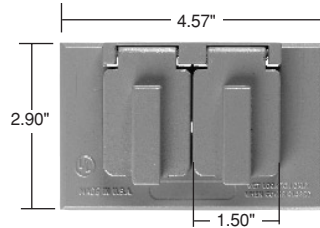

**Horizontal
2 Self-Closing Lids**

**Vertical
1 Self-Closing Lid**

**Horizontal
1 Self-Closing Lid**

Catalog Number	Description	Color	3rd Party Compliance
			
One Gang			
 CA7-GH	Single Receptacle Horizontal – 1 Self-Closing Lid	Gray	•
 CA7-GV CA7-BRV CA7-WV	Single Receptacle Vertical – 1 Self-Closing Lid	Gray Bronze White	•
 CA8-GH CA8-BRH CA8-WH	Duplex Receptacle Horizontal – 2 Self-Closing Lids	Gray Bronze White	•
 CA8-GJ	Oversized Duplex Receptacle Horizontal – 2 Self-Closing Lids Dimensions: H - 4.52", L - 4.58"	Gray	•
 CA8-GV CA8-BRV CA8-WV	Duplex Receptacle Vertical – 1 Self-Closing Lid	Gray Bronze White	•
 CA8-GVFS CA8-WVFS	Duplex Receptacle Vertical – 1 Self-Closing Lid 4 Screw Mounting	Gray White	•
 CA721-G	Power Outlet – 1.625 Diameter Vertical – 1 Self-Closing Lid	Gray	•
 CA725-G	Power Outlet – 1.750 Diameter Vertical – 1 Self-Closing Lid	Gray	•
 CA723-G	Power Outlet – 2.125 Diameter Vertical – 1 Self-Closing Lid	Gray	

Weatherproof Boxes & Covers

Cast Weatherproof Covers

Features

- Broad line of single gang covers for receptacles and power outlets.
- High quality, made in U.S.A.
- Baked-on electrostatic, polyester, powder paint for superior scratch and corrosion resistance.
- Heavy-duty die-cast zinc.
- Stainless steel springs.
- Covers comply with 2002 NEC Section 406.8(A) and 406.8(B)(2).