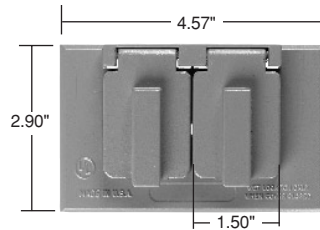

Weatherproof Boxes & Covers

Cast Weatherproof Covers

Features

- Broad line of single gang covers for receptacles and power outlets.
- High quality, made in U.S.A.
- Baked-on electrostatic, polyester, powder paint for superior scratch and corrosion resistance.
- Heavy-duty die-cast zinc.
- Stainless steel springs.
- Covers comply with 2002 NEC Section 406.8(A) and 406.8(B)(2).

**Horizontal
2 Self-Closing Lids**

**Vertical
1 Self-Closing Lid**

**Horizontal
1 Self-Closing Lid**

Catalog Number	Description	Color	3rd Party Compliance
			
One Gang			
 CA7-GH	Single Receptacle Horizontal – 1 Self-Closing Lid	Gray	•
 CA7-GV CA7-BRV CA7-WV	Single Receptacle Vertical – 1 Self-Closing Lid	Gray Bronze White	•
 CA8-GH CA8-BRH CA8-WH	Duplex Receptacle Horizontal – 2 Self-Closing Lids	Gray Bronze White	•
 CA8-GJ	Oversized Duplex Receptacle Horizontal – 2 Self-Closing Lids Dimensions: H - 4.52", L - 4.58"	Gray	•
 CA8-GV CA8-BRV CA8-WV	Duplex Receptacle Vertical – 1 Self-Closing Lid	Gray Bronze White	•
 CA8-GVFS CA8-WVFS	Duplex Receptacle Vertical – 1 Self-Closing Lid 4 Screw Mounting	Gray White	•
 CA721-G	Power Outlet – 1.625 Diameter Vertical – 1 Self-Closing Lid	Gray	•
 CA725-G	Power Outlet – 1.750 Diameter Vertical – 1 Self-Closing Lid	Gray	•
 CA723-G	Power Outlet – 2.125 Diameter Vertical – 1 Self-Closing Lid	Gray	